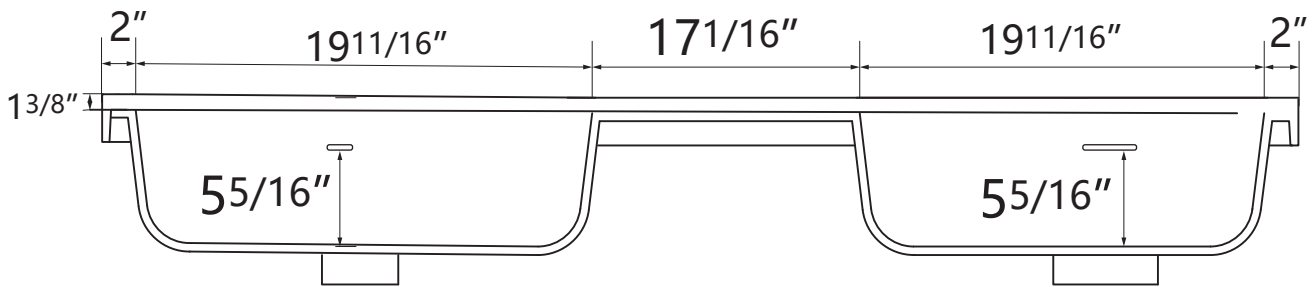

DIMENSION DETAILS

BATHROOM VANITY

PRODUCT
INSTRUCTION
VIDEO

PRODUCT SIZE: 60"

Top View

VANITY SIZE

Front View

Side View