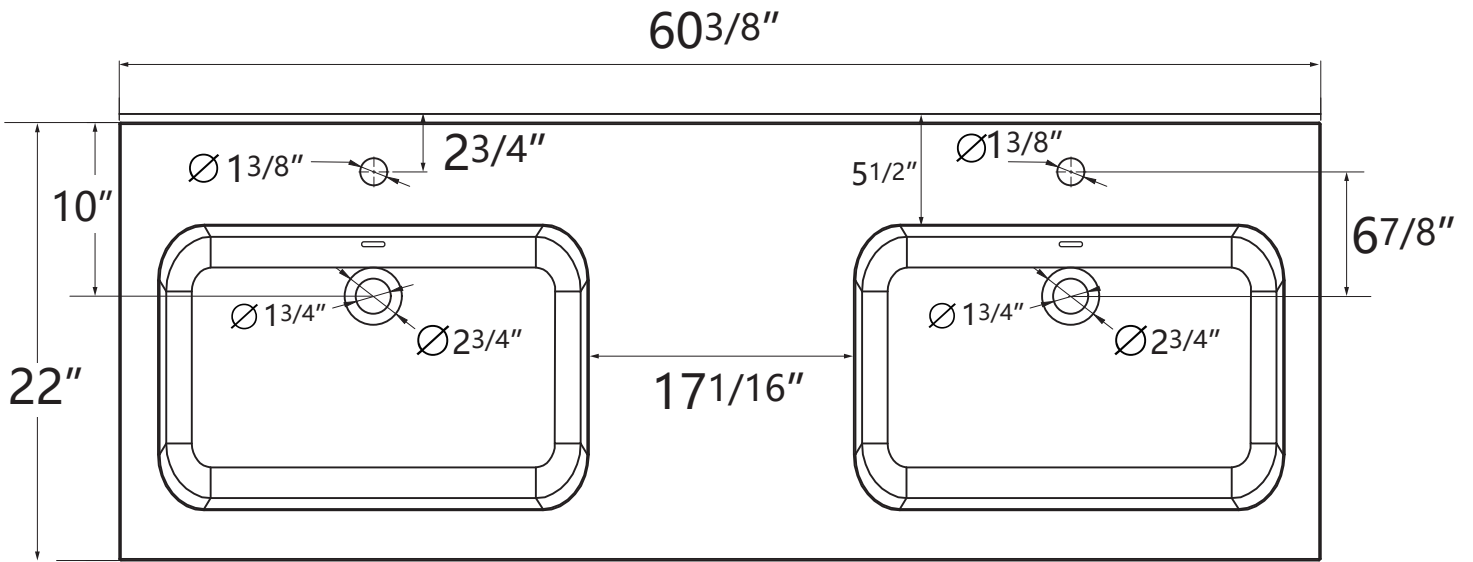

DIMENSION DETAILS

BATHROOM VANITY

PRODUCT
INSTRUCTION
VIDEO

PRODUCT SIZE: 60"

Top View

VANITY SIZE

Front View

Side View