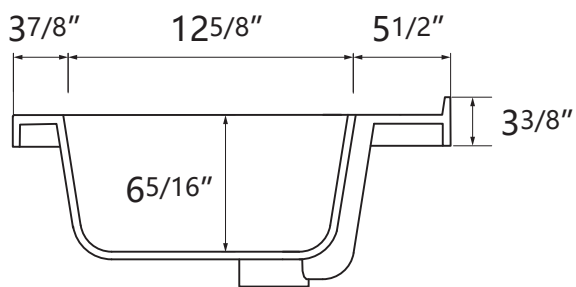

DIMENSION DETAILS

BATHROOM VANITY

PRODUCT
INSTRUCTION
VIDEO

PRODUCT SIZE: 60"

Top View

VANITY SIZE

Front View

Side View