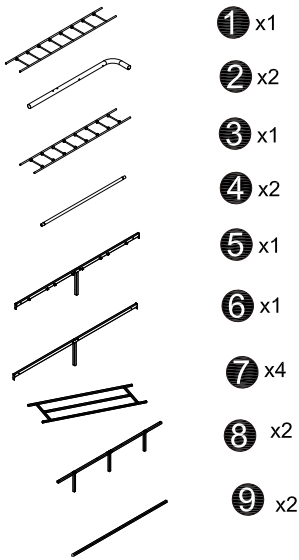

Bed Frame Installation Manual

#Number System

Easy assembly by following 1,2,3...

Componets

- 1 x1
- 2 x2
- 3 x1
- 4 x2
- 5 x1
- 6 x1
- 7 x4
- 8 x2
- 9 x2

Screws & Tools

A		M8x50mm	x4
B		M6xØ8x22mm	x4
C		M6x15mm	x8
D		M6x25mm	x16
E		M6x35mm	x12
F		M6x55mm	x12
G		M6x30mm	x4
H		M8	x8
L		M4	x2

2 Footboard assembly

3 Connect 5 & 6

4 Connect 8 & 9

5 Connect 7 X 4

6 Lock the 8 middle screws

7 Check and tighten all screws

CAUTIONS!