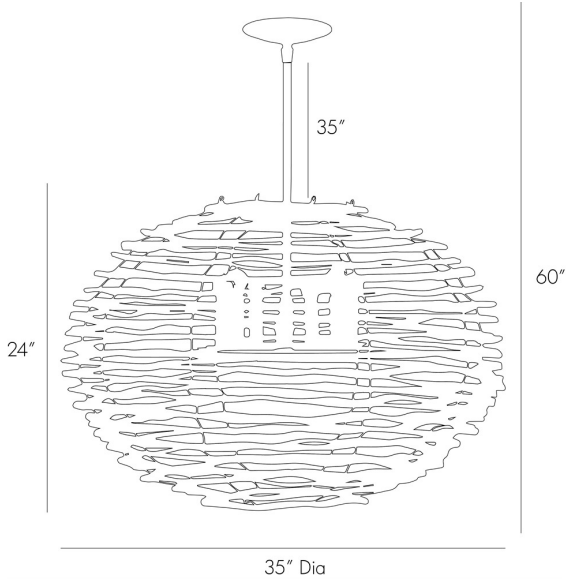

Rook Large Pendant

#45100

A mix of contemporary shape and organic materials. This hanging 6-light pendant is made of grey-washed wood carved in imperfect, undulating circles. Each of the concentric circles appears to float, but they are secure with filament wire.

Shipping

Net Weight: 19.5

Appearance

Installation Environment: Residential
Installation Environment 1: Contract

Appearance

Primary Material: Wood
Finish: Natural
Pipe/Chain/Canopy Finish: Blackened Iron

Dimensions

Overall Adjustable Height: 60
Overall Diameter: 35
Pendant Dim H: 24
Pendant Dim Dia: 35
Canopy Dimension H: 1
Canopy Dimension Dia: 5.75
Chain Link Info: Open Link

Wiring

Pipe/Chain Length: 3'
Maximum Chain/Pipe Extension: 9.5'
Socket Quantity: 06
Socket Type: Type B--E12, Other
Socket Wattage: 60
Cord Type: SVT
Cord Color: Clear/Silver
Cord Length (Exit): 10
Plug: Hardwired
UL/cUL Approved: Yes