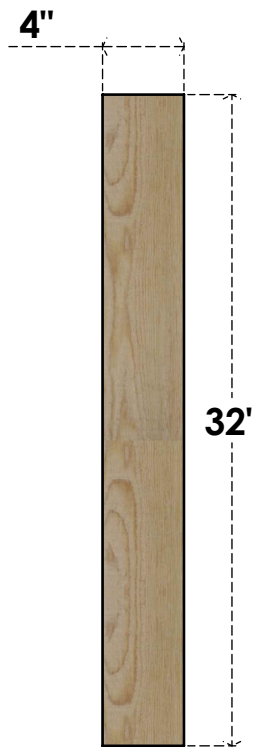

BRC04X32X32TRA00RDF

4"W X 32"D X 32"H TRADITIONAL ROUGH SAWN BRACE, DOUGLAS FIR

SIDE

FRONT

EKENA MILLWORK
 2300 WEST MAIN ST.
 CLARKSVILLE, TX 75426
 TOLL FREE: 866-607-0453
 WWW.EKENAMILLWORK.COM

NOTES

1. INSTALLATION TO BE COMPLETED IN ACCORDANCE WITH MANUFACTURER'S SPECIFICATIONS.
2. DRAWING MAY NOT BE TO SCALE
3. THIS DRAWING IS INTENDED FOR DESIGN AND PLANNING PURPOSES ONLY.
4. ALL INFORMATION CONTAINED HEREIN WAS CURRENT AT THE TIME OF DEVELOPMENT BUT MUST BE REVIEWED AND APPROVED BY THE PRODUCT MANUFACTURER TO BE CONSIDERED ACCURATE.
5. PRODUCTS ARE NOT KILN DRIED. THIS ITEM IS UNIQUE AND WILL CONTAIN THE NATURAL VARIATIONS THAT THE WOOD SPECIES OFFERS. THIS MAY RESULT IN VARIATIONS UP TO 1/4"