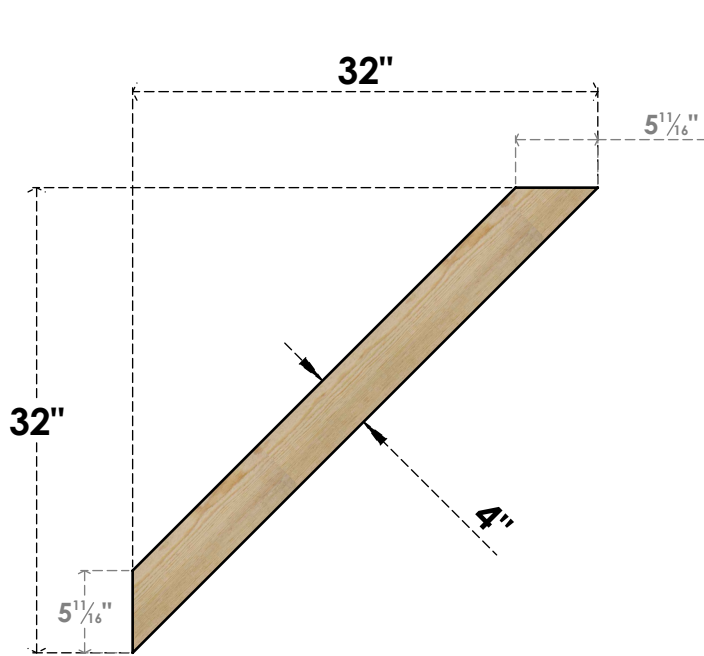

BRC04X32X32TRA00RDF

4"W X 32"D X 32"H TRADITIONAL ROUGH SAWN BRACE, DOUGLAS FIR

SIDE

FRONT

EKENA MILLWORK
 2300 WEST MAIN ST.
 CLARKSVILLE, TX 75426
 TOLL FREE: 866-607-0453
 WWW.EKENAMILLWORK.COM

NOTES

1. INSTALLATION TO BE COMPLETED IN ACCORDANCE WITH MANUFACTURER'S SPECIFICATIONS.
2. DRAWING MAY NOT BE TO SCALE
3. THIS DRAWING IS INTENDED FOR DESIGN AND PLANNING PURPOSES ONLY.
4. ALL INFORMATION CONTAINED HEREIN WAS CURRENT AT THE TIME OF DEVELOPMENT BUT MUST BE REVIEWED AND APPROVED BY THE PRODUCT MANUFACTURER TO BE CONSIDERED ACCURATE.
5. PRODUCTS ARE NOT KILN DRIED. THIS ITEM IS UNIQUE AND WILL CONTAIN THE NATURAL VARIATIONS THAT THE WOOD SPECIES OFFERS. THIS MAY RESULT IN VARIATIONS UP TO 1/4"