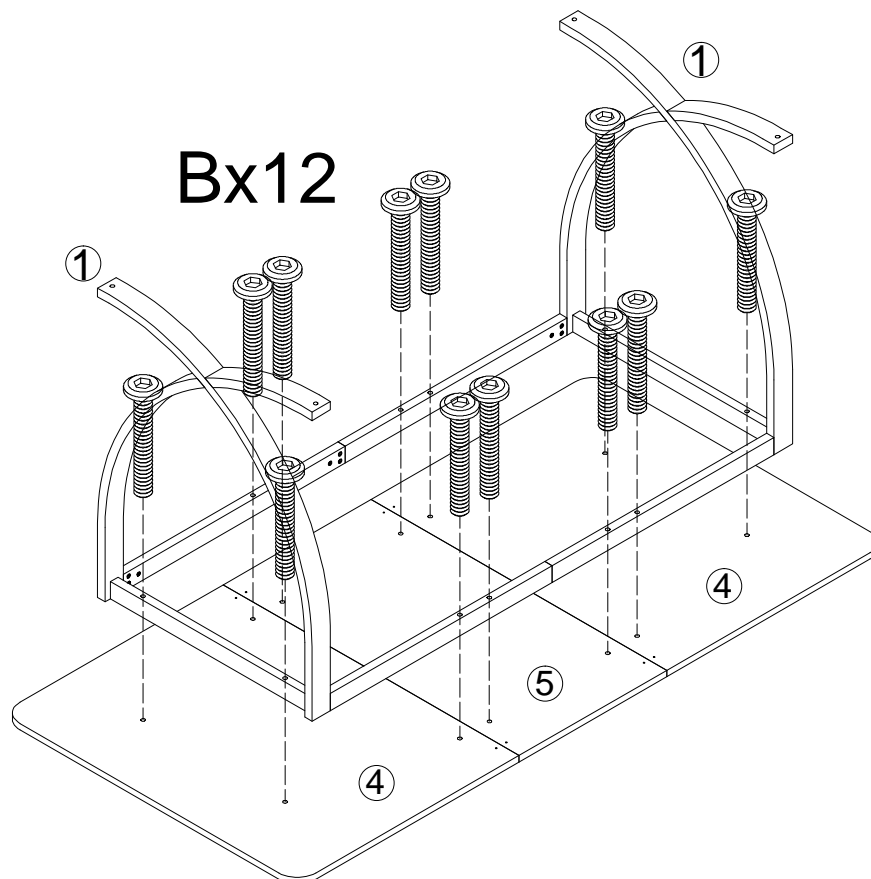

HOGA-YS0035

W1600*D800*H750MM

Installation Instructions

Notes: Don't tighten screws completely at first, just in case parts were assembled wrongly and need disassemble. Tighten screws at last when all parts are put together.

A	18PCS	B	12PCS	C		D	4PCS	E	
				C₁ 	C₂ 				
φ6*12mm		φ6*50mm		12PCS φ3.5*14mm	6PCS 40*18*2mm	M6*18mm		1PC	1PC
								M4mm	

2

Ax12

A 12PCS

$\phi 6 * 12\text{mm}$

3

Bx12

B 12PCS

$\phi 6 * 50\text{mm}$

4

C		D 4PCS
C₁  12PCS φ3.5*14mm	C₂  6PCS 40*18*2mm	 M6*18mm

5

OK

No heartburn, when we handle the return

Current

Give us a Email