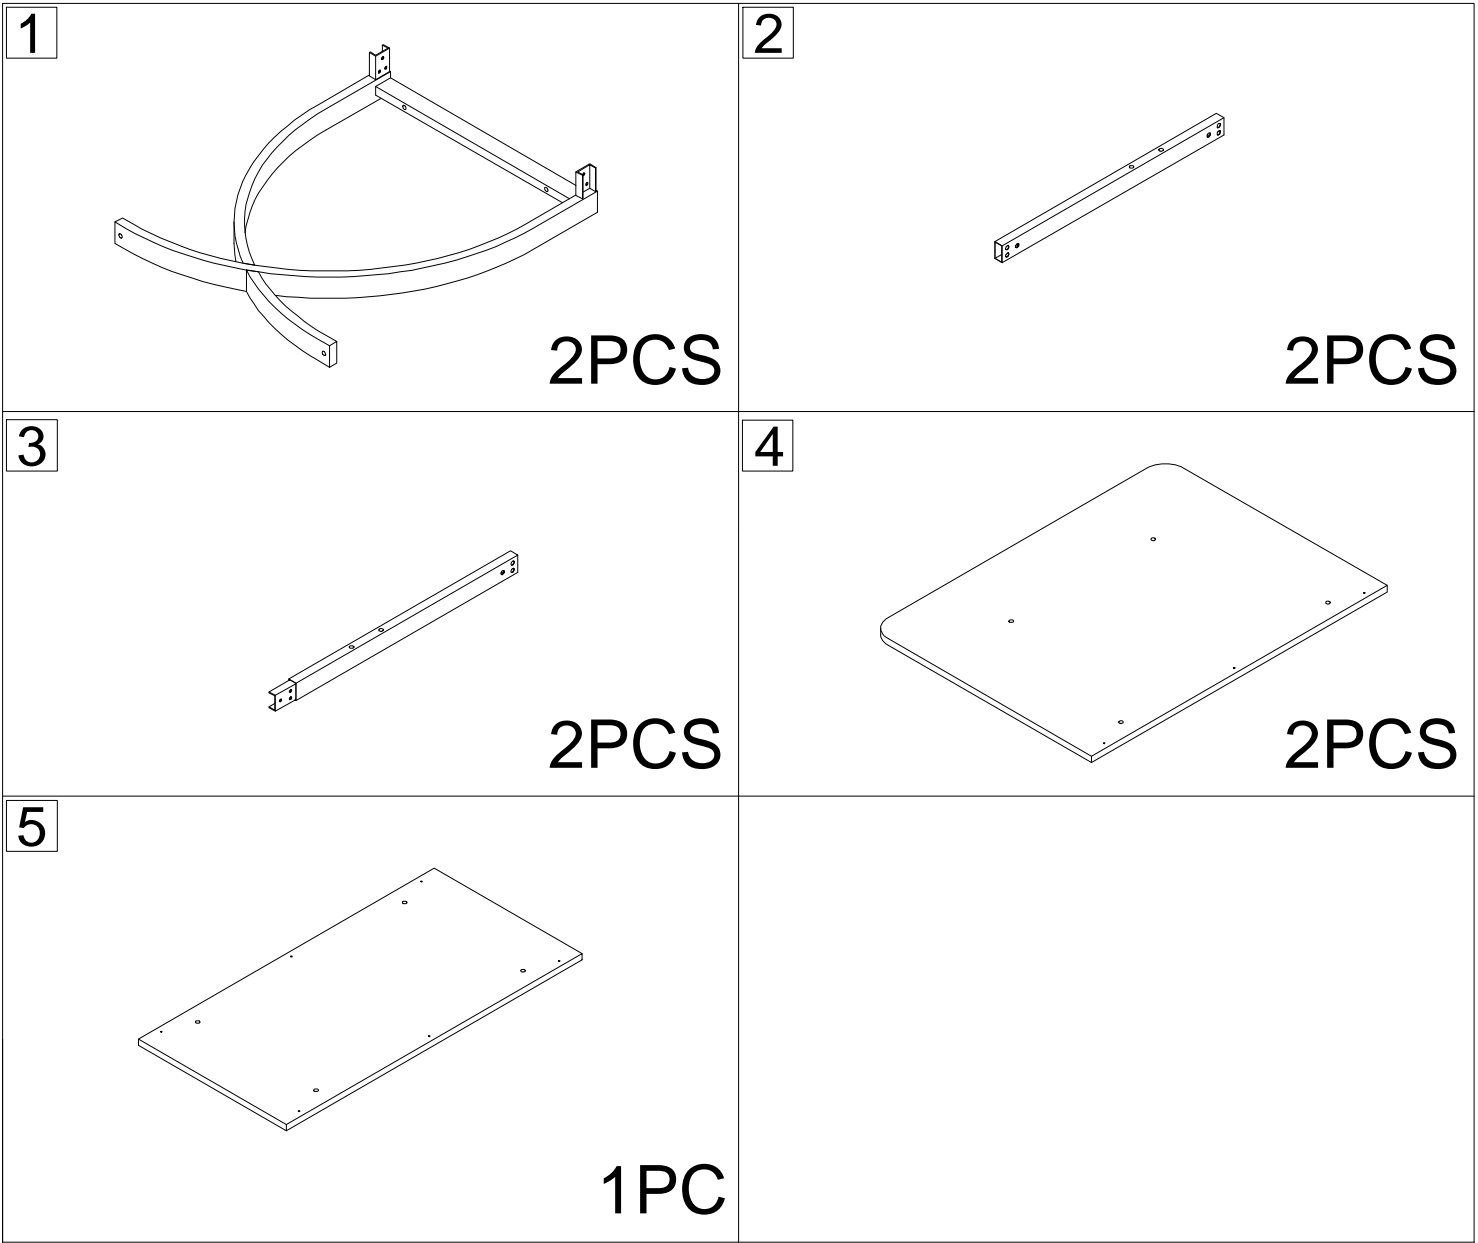

HOGA-YS0035

W1600*D800*H750MM

Installation Instructions

Notes: Don't tighten screws completely at first, just in case parts were assembled wrongly and need disassemble. Tighten screws at last when all parts are put together.

A	18PCS	B	12PCS	C		D	4PCS	E	
				C₁ 	C₂ 				
φ6*12mm		φ6*50mm		12PCS φ3.5*14mm	6PCS 40*18*2mm	M6*18mm		1PC	1PC
								M4mm	

2

Ax12

A 12PCS

$\phi 6 * 12\text{mm}$

3

Bx12

B 12PCS

$\phi 6 * 50\text{mm}$

4

C		D 4PCS
C₁  12PCS φ3.5*14mm	C₂  6PCS 40*18*2mm	 M6*18mm

5

OK

No heartburn, when we handle the return

Current

Give us a Email