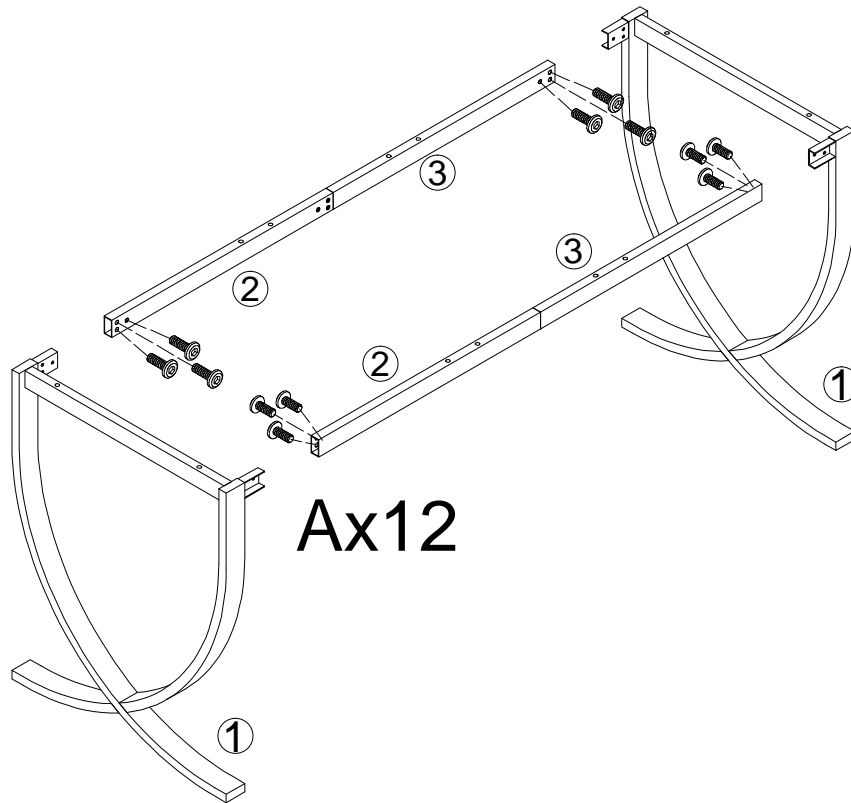

HOGA-YS0035

W1600*D800*H750MM

Installation Instructions

Notes: Don't tighten screws completely at first, just in case parts were assembled wrongly and need disassemble. Tighten screws at last when all parts are put together.

A	18PCS	B	12PCS	C		D	4PCS	E	
				C₁ 	C₂ 				
φ6*12mm		φ6*50mm		12PCS φ3.5*14mm	6PCS 40*18*2mm	M6*18mm		1PC	1PC
								M4mm	

2

Ax12

A 12PCS

$\phi 6 * 12\text{mm}$

3

Bx12

B 12PCS

$\phi 6 * 50\text{mm}$

4

C		D 4PCS
C₁  12PCS φ3.5*14mm	C₂  6PCS 40*18*2mm	 M6*18mm

5

OK

No heartburn, when we handle the return

Current

Give us a Email