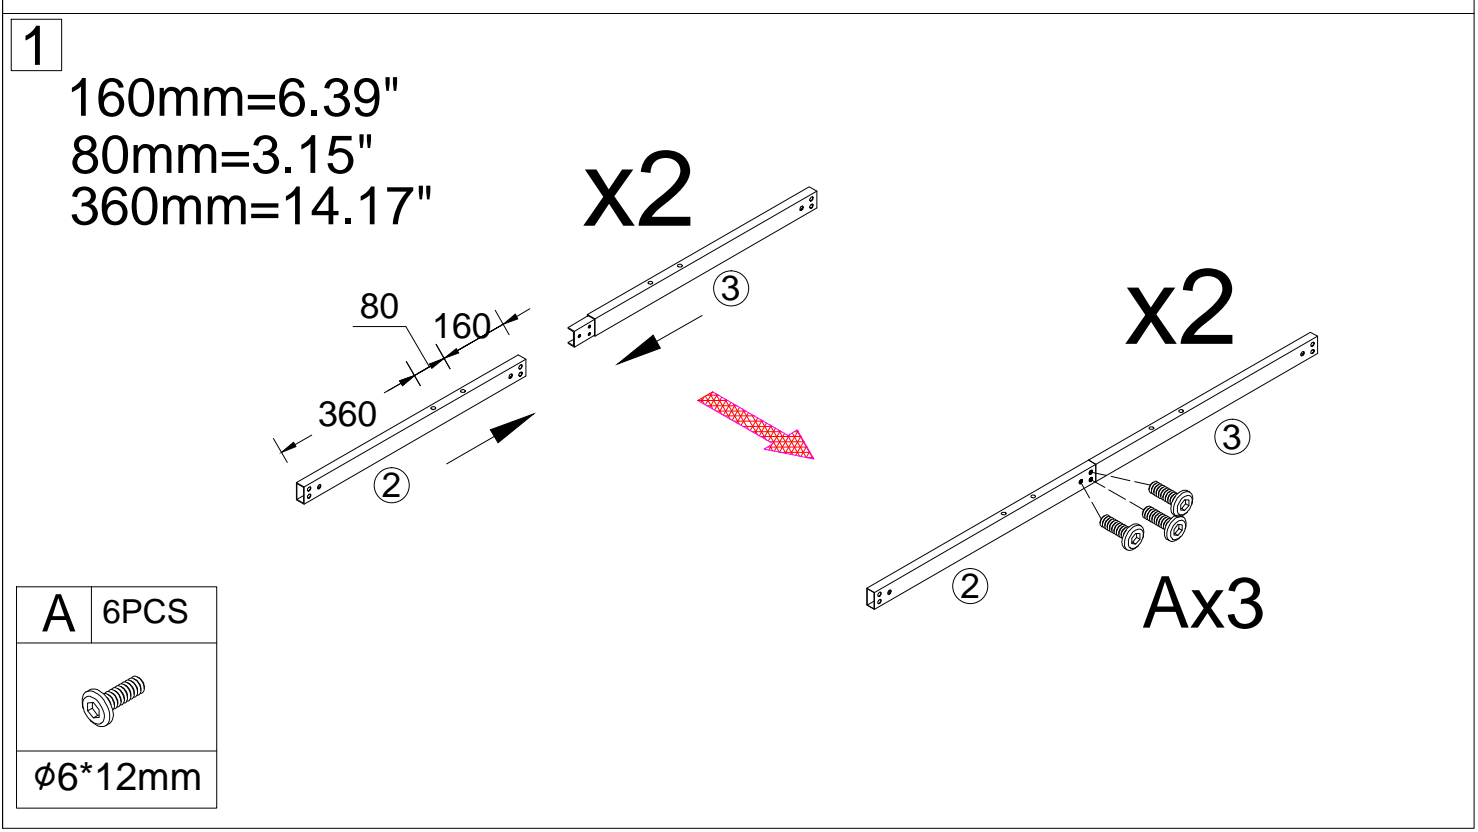

HOGA-YS0035

W1600*D800*H750MM

Installation Instructions

Notes: Don't tighten screws completely at first, just in case parts were assembled wrongly and need disassemble. Tighten screws at last when all parts are put together.

A	18PCS	B	12PCS	C		D	4PCS	E	
				C₁ 	C₂ 				
φ6*12mm		φ6*50mm		12PCS φ3.5*14mm	6PCS 40*18*2mm	M6*18mm		1PC	1PC
								M4mm	

2

Ax12

A 12PCS

$\phi 6 * 12\text{mm}$

3

Bx12

B 12PCS

$\phi 6 * 50\text{mm}$

4

C		D 4PCS
C₁  12PCS φ3.5*14mm	C₂  6PCS 40*18*2mm	 M6*18mm

5

OK

No heartburn, when we handle the return

Current

Give us a Email