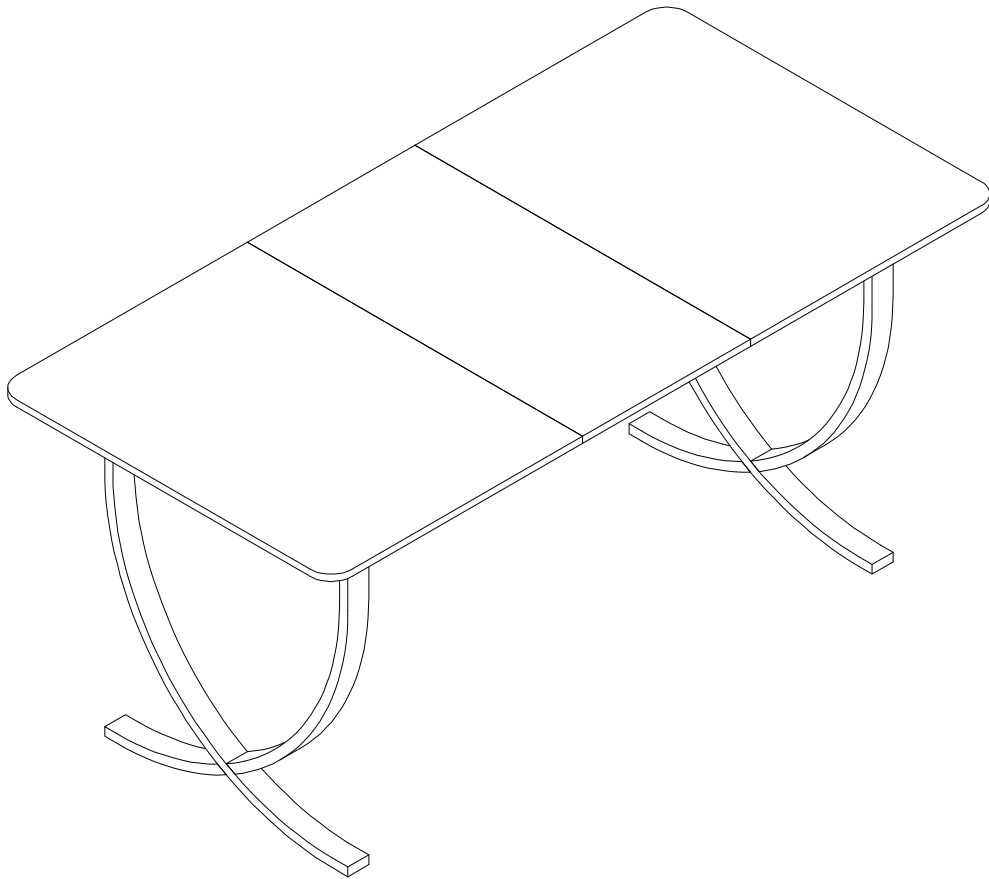

HOGA-YS0035

W1600*D800*H750MM

Installation Instructions

Notes: Don't tighten screws completely at first, just in case parts were assembled wrongly and need disassemble. Tighten screws at last when all parts are put together.

A	18PCS	B	12PCS	C		D	4PCS	E	
				C₁ 	C₂ 				
φ6*12mm		φ6*50mm		12PCS φ3.5*14mm	6PCS 40*18*2mm	M6*18mm		1PC	1PC
								M4mm	

2

Ax12

A 12PCS

$\phi 6 * 12\text{mm}$

3

Bx12

B 12PCS

$\phi 6 * 50\text{mm}$

4

C		D 4PCS
C₁  12PCS φ3.5*14mm	C₂  6PCS 40*18*2mm	 M6*18mm

5

OK

No heartburn, when we handle the return

Current

Give us a Email