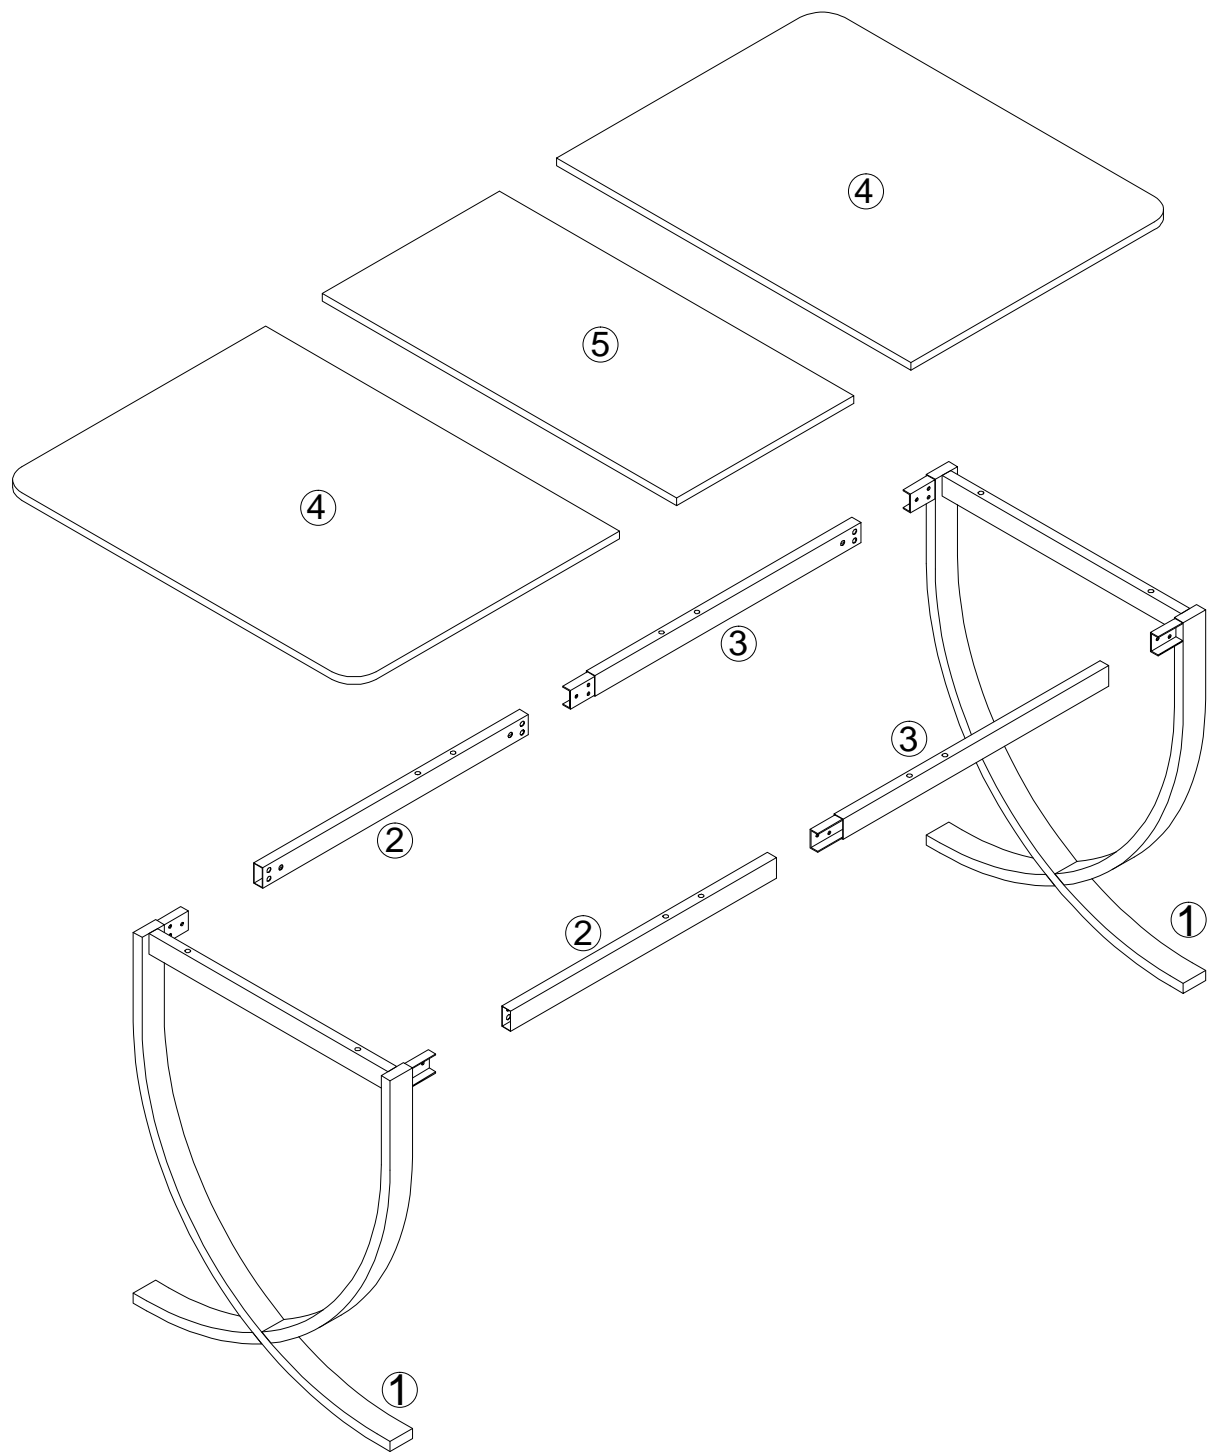

HOGA-YS0035

W1600*D800*H750MM

Installation Instructions

Notes: Don't tighten screws completely at first, just in case parts were assembled wrongly and need disassemble. Tighten screws at last when all parts are put together.

A	18PCS	B	12PCS	C		D	4PCS	E	
				C₁ 	C₂ 				
φ6*12mm		φ6*50mm		12PCS φ3.5*14mm	6PCS 40*18*2mm	M6*18mm		1PC	1PC
								M4mm	

2

Ax12

A 12PCS

$\phi 6 * 12\text{mm}$

3

Bx12

B 12PCS

$\phi 6 * 50\text{mm}$

4

C		D 4PCS
C₁  12PCS φ3.5*14mm	C₂  6PCS 40*18*2mm	 M6*18mm

5

OK

No heartburn, when we handle the return

Current

Give us a Email