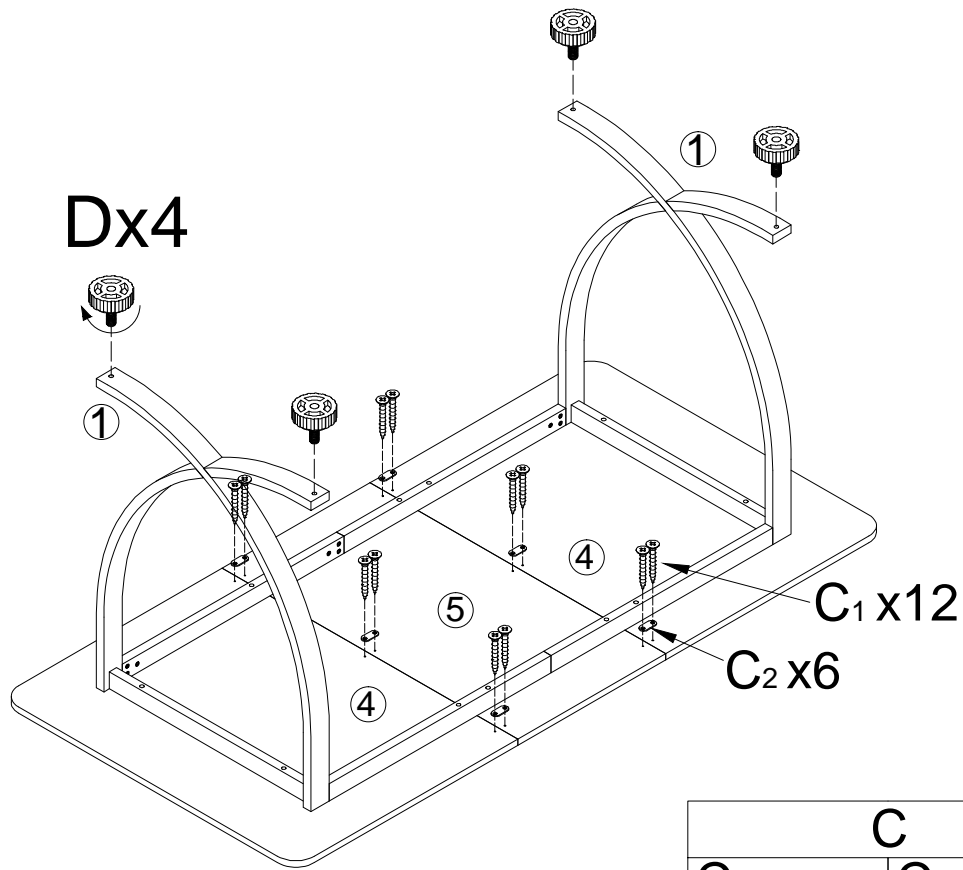

HOGA-YS0035

W1600*D800*H750MM

Installation Instructions

Notes: Don't tighten screws completely at first, just in case parts were assembled wrongly and need disassemble. Tighten screws at last when all parts are put together.

A	18PCS	B	12PCS	C		D	4PCS	E	
				C₁ 	C₂ 				
φ6*12mm		φ6*50mm		12PCS φ3.5*14mm	6PCS 40*18*2mm	M6*18mm		1PC	1PC
								M4mm	

2

Ax12

A 12PCS

$\phi 6 * 12\text{mm}$

3

Bx12

B 12PCS

$\phi 6 * 50\text{mm}$

4

C		D 4PCS
C₁  12PCS φ3.5*14mm	C₂  6PCS 40*18*2mm	 M6*18mm

5

OK

No heartburn, when we handle the return

Current

Give us a Email