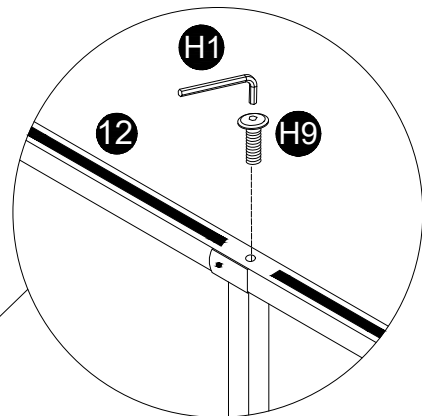

## HARDWARE LIST

			
<b>H1</b> M5 x 1pc	<b>H2</b> M8x25mm x 22pcs	<b>H4</b> M8x60mm x 4pcs	<b>H5</b> M8 x 18pcs
			
<b>H6</b> M8x17mm x 22pcs	<b>H7</b> M8 x 6pcs	<b>H8</b> M14 x 1pc	<b>H9</b> M8x50mm x 27pcs
			
<b>H10</b> M4 x 1pc	<b>H11</b> M6x45mm x 4pcs		

11

Please take note that the support leg of part 12 should be attached near to part 10 that have four holes.

12

**Beware of risk of entrapment  
from folding hinges!**

13

14

**Important:** Two people required.  
Frame to be fully supported at all times!