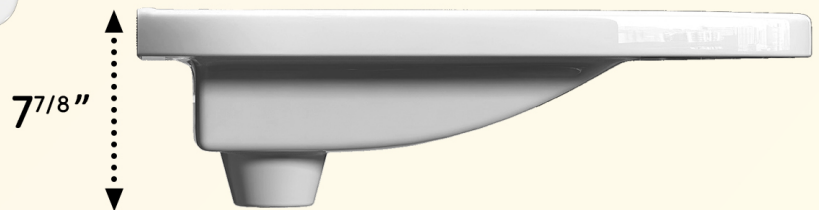

BATHROOM SINK DIMENSIONS

Exterior Size: $31\frac{1}{2}$ " (L) x $21\frac{5}{8}$ " (W) x $7\frac{7}{8}$ " (H)
Drain Hole Diameter: $1\frac{3}{4}$ "
Basin Depth: $4\frac{15}{16}$ "

Front View

Top View

Side View