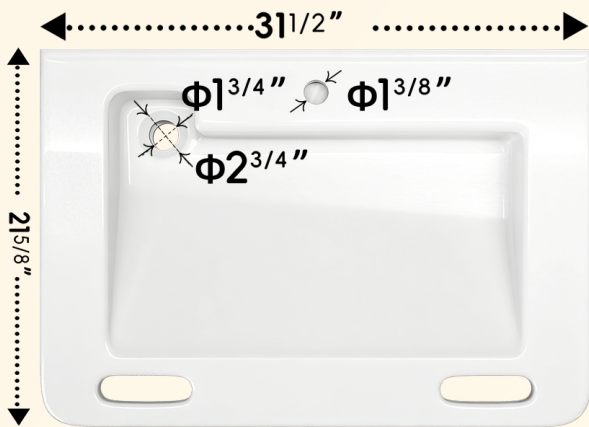

BATHROOM SINK DIMENSIONS

Exterior Size: $31\frac{1}{2}$ " (L) x $21\frac{5}{8}$ " (W) x $7\frac{7}{8}$ " (H)
Drain Hole Diameter: $1\frac{3}{4}$ "
Basin Depth: $4\frac{15}{16}$ "

Front View

Top View

Side View