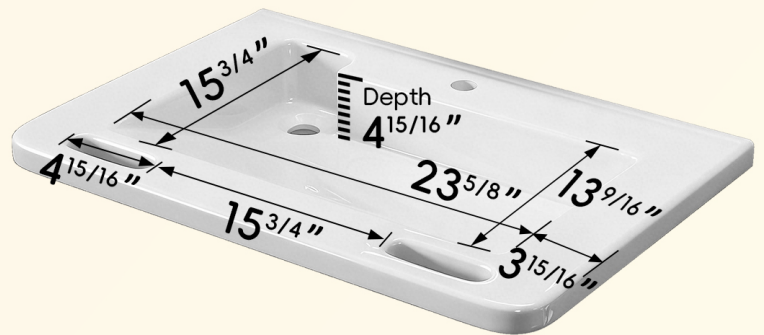

BATHROOM SINK DIMENSIONS

Exterior Size: $31\frac{1}{2}$ " (L) x $21\frac{5}{8}$ " (W) x $7\frac{7}{8}$ " (H)
Drain Hole Diameter: $1\frac{3}{4}$ "
Basin Depth: $4\frac{15}{16}$ "

Front View

Top View

Side View