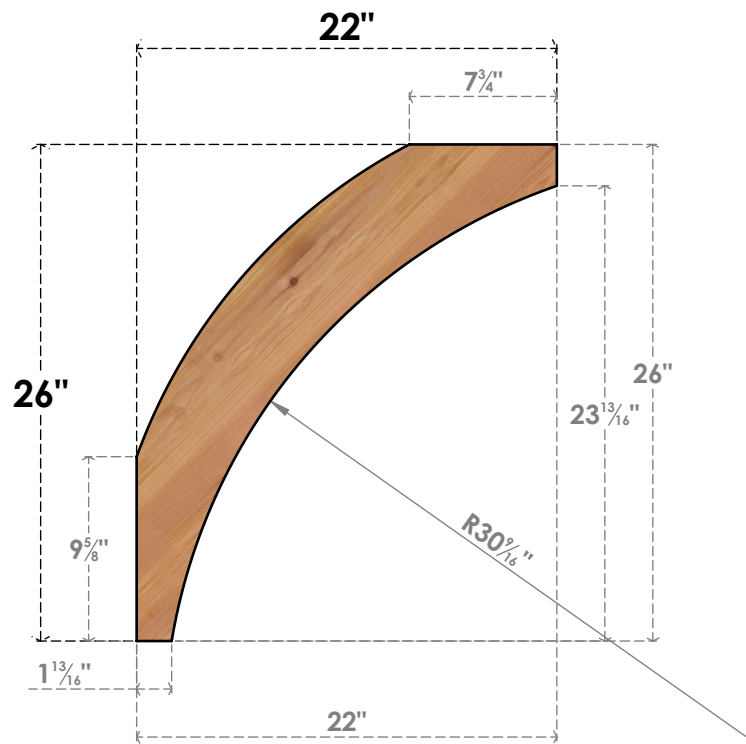

BRC04X22X26THR00SWR

3 1/2"W X 22"D X 26"H THORTON SMOOTH BRACE, WESTERN RED CEDAR

SIDE

FRONT

EKENA MILLWORK
 2300 WEST MAIN ST.
 CLARKSVILLE, TX 75426
 TOLL FREE: 866-607-0453
 WWW.EKENAMILLWORK.COM

NOTES

1. INSTALLATION TO BE COMPLETED IN ACCORDANCE WITH MANUFACTURER'S SPECIFICATIONS.
2. DRAWING MAY NOT BE TO SCALE
3. THIS DRAWING IS INTENDED FOR DESIGN AND PLANNING PURPOSES ONLY.
4. ALL INFORMATION CONTAINED HEREIN WAS CURRENT AT THE TIME OF DEVELOPMENT BUT MUST BE REVIEWED AND APPROVED BY THE PRODUCT MANUFACTURER TO BE CONSIDERED ACCURATE.
5. PRODUCTS ARE NOT KILN DRIED. THIS ITEM IS UNIQUE AND WILL CONTAIN THE NATURAL VARIATIONS THAT THE WOOD SPECIES OFFERS. THIS MAY RESULT IN VARIATIONS UP TO 1/4"