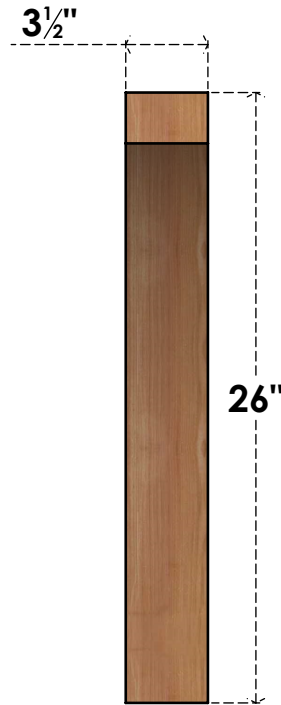

BRC04X22X26THR00SWR

3 1/2"W X 22"D X 26"H THORTON SMOOTH BRACE, WESTERN RED CEDAR

SIDE

FRONT

EKENA MILLWORK
 2300 WEST MAIN ST.
 CLARKSVILLE, TX 75426
 TOLL FREE: 866-607-0453
 WWW.EKENAMILLWORK.COM

NOTES

1. INSTALLATION TO BE COMPLETED IN ACCORDANCE WITH MANUFACTURER'S SPECIFICATIONS.
2. DRAWING MAY NOT BE TO SCALE
3. THIS DRAWING IS INTENDED FOR DESIGN AND PLANNING PURPOSES ONLY.
4. ALL INFORMATION CONTAINED HEREIN WAS CURRENT AT THE TIME OF DEVELOPMENT BUT MUST BE REVIEWED AND APPROVED BY THE PRODUCT MANUFACTURER TO BE CONSIDERED ACCURATE.
5. PRODUCTS ARE NOT KILN DRIED. THIS ITEM IS UNIQUE AND WILL CONTAIN THE NATURAL VARIATIONS THAT THE WOOD SPECIES OFFERS. THIS MAY RESULT IN VARIATIONS UP TO 1/4"