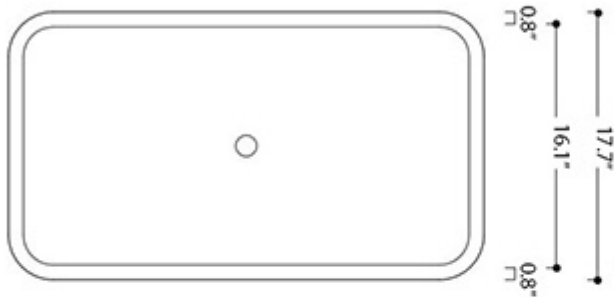

Cosa 80C - 86310

Features

- Bathroom Sink
- Made of Ceramic
- Available in 3 Finishes: Glossy White, Matte White, and Matte Black
- Without Overflow
- Countertop (Vessel) Installation
- Made in Italy

Related Items:

* WS Bath Collections reserves the right to revise dimensions or information on this sheet without notice

Collection Cosa	Model Cosa 80C - 86310	Dimensions Metric <i>1 inch = 2.54 cm</i> <i>1 inch = 25.4 mm</i>	 1051 Lea Drive - Collegeville, PA 19426 Tel. 215 513 9400 - Fax 610 831 0215 www.ws bathcollections.com - info@ws bathcollections.com
-----------------------------	------------------------------------	-------------------------------------------------------------------------	---------------------------------------------------------------------------------------------------------------------------------------------------------------------------------------------------------------------------------------------------------------------------------------------------------------------------------------

Collection
Cosa

Model |
Cosa 80C - 86310

Dimensions Metric
1 inch = 2.54 cm
1 inch = 25.4 mm

1051 Lea Drive - Collegeville, PA 19426
Tel. 215 513 9400 - Fax 610 831 0215
www.ws bathcollections.com - info@ws bathcollections.com

Bolts

Silicone (optional)

Collection
Cosa

Model |
Cosa 80C - 86310

Dimensions Metric
1 inch = 2.54 cm
1 inch = 25.4 mm

WS®
BATH
COLLECTIONS

1051 Lea Drive - Collegeville, PA 19426
Tel. 215 513 9400 - Fax 610 831 0215
www.ws bathcollections.com - info@ws bathcollections.com