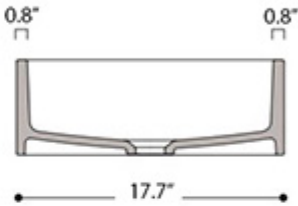

* WS Bath Collections reserves the right to revise dimensions or information on this sheet without notice

Collection Cosa	Model Cosa 80C - 86310	Dimensions Metric <i>1 inch = 2.54 cm</i> <i>1 inch = 25.4 mm</i>	 1051 Lea Drive - Collegeville, PA 19426 Tel. 215 513 9400 - Fax 610 831 0215 www.ws bathcollections.com - info@ws bathcollections.com
-----------------------------	------------------------------------	-------------------------------------------------------------------------	---------------------------------------------------------------------------------------------------------------------------------------------------------------------------------------------------------------------------------------------------------------------------------------------------------------------------------------

Collection
Cosa

Model |
Cosa 80C - 86310

Dimensions Metric
1 inch = 2.54 cm
1 inch = 25.4 mm

1051 Lea Drive - Collegeville, PA 19426
Tel. 215 513 9400 - Fax 610 831 0215
www.ws bathcollections.com - info@ws bathcollections.com

Bolts

Silicone (optional)

Collection
Cosa

Model |
Cosa 80C - 86310

Dimensions Metric
1 inch = 2.54 cm
1 inch = 25.4 mm

WS®
BATH
COLLECTIONS

1051 Lea Drive - Collegeville, PA 19426
Tel. 215 513 9400 - Fax 610 831 0215
www.ws bathcollections.com - info@ws bathcollections.com