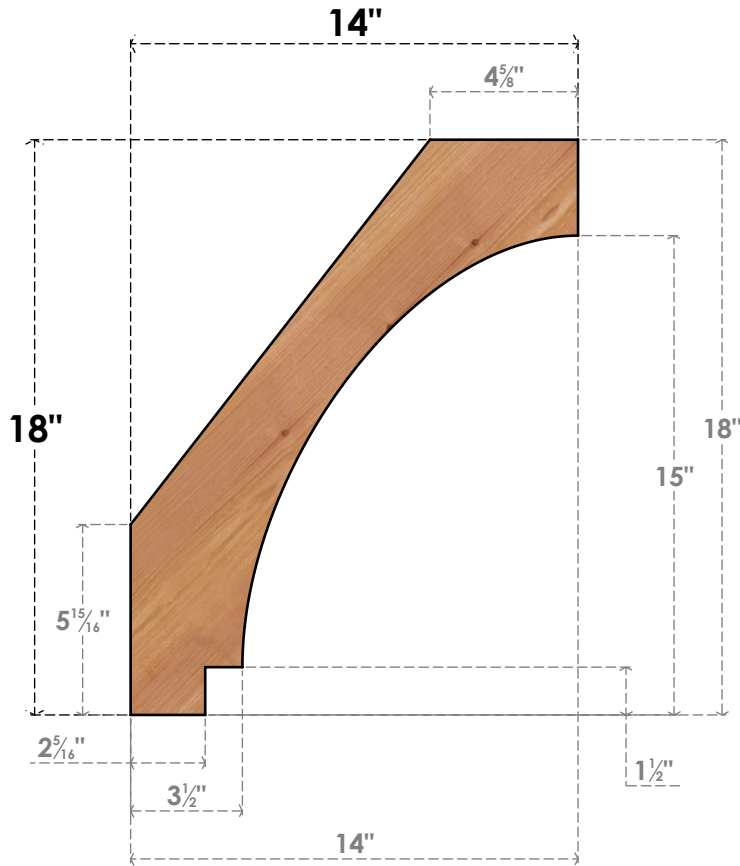

BRC06X14X18IMP00SWR

5 1/2"W X 14"D X 18"H IMPERIAL SMOOTH BRACE, WESTERN RED CEDAR

SIDE

FRONT

EKENA MILLWORK
2300 WEST MAIN ST.
CLARKSVILLE, TX 75426
TOLL FREE: 866-607-0453
WWW.EKENAMILLWORK.COM

NOTES

1. INSTALLATION TO BE COMPLETED IN ACCORDANCE WITH MANUFACTURER'S SPECIFICATIONS.
2. DRAWING MAY NOT BE TO SCALE
3. THIS DRAWING IS INTENDED FOR DESIGN AND PLANNING PURPOSES ONLY.
4. ALL INFORMATION CONTAINED HEREIN WAS CURRENT AT THE TIME OF DEVELOPMENT BUT MUST BE REVIEWED AND APPROVED BY THE PRODUCT MANUFACTURER TO BE CONSIDERED ACCURATE.
5. PRODUCTS ARE NOT KILN DRIED. THIS ITEM IS UNIQUE AND WILL CONTAIN THE NATURAL VARIATIONS THAT THE WOOD SPECIES OFFERS. THIS MAY RESULT IN VARIATIONS UP TO 1/4"