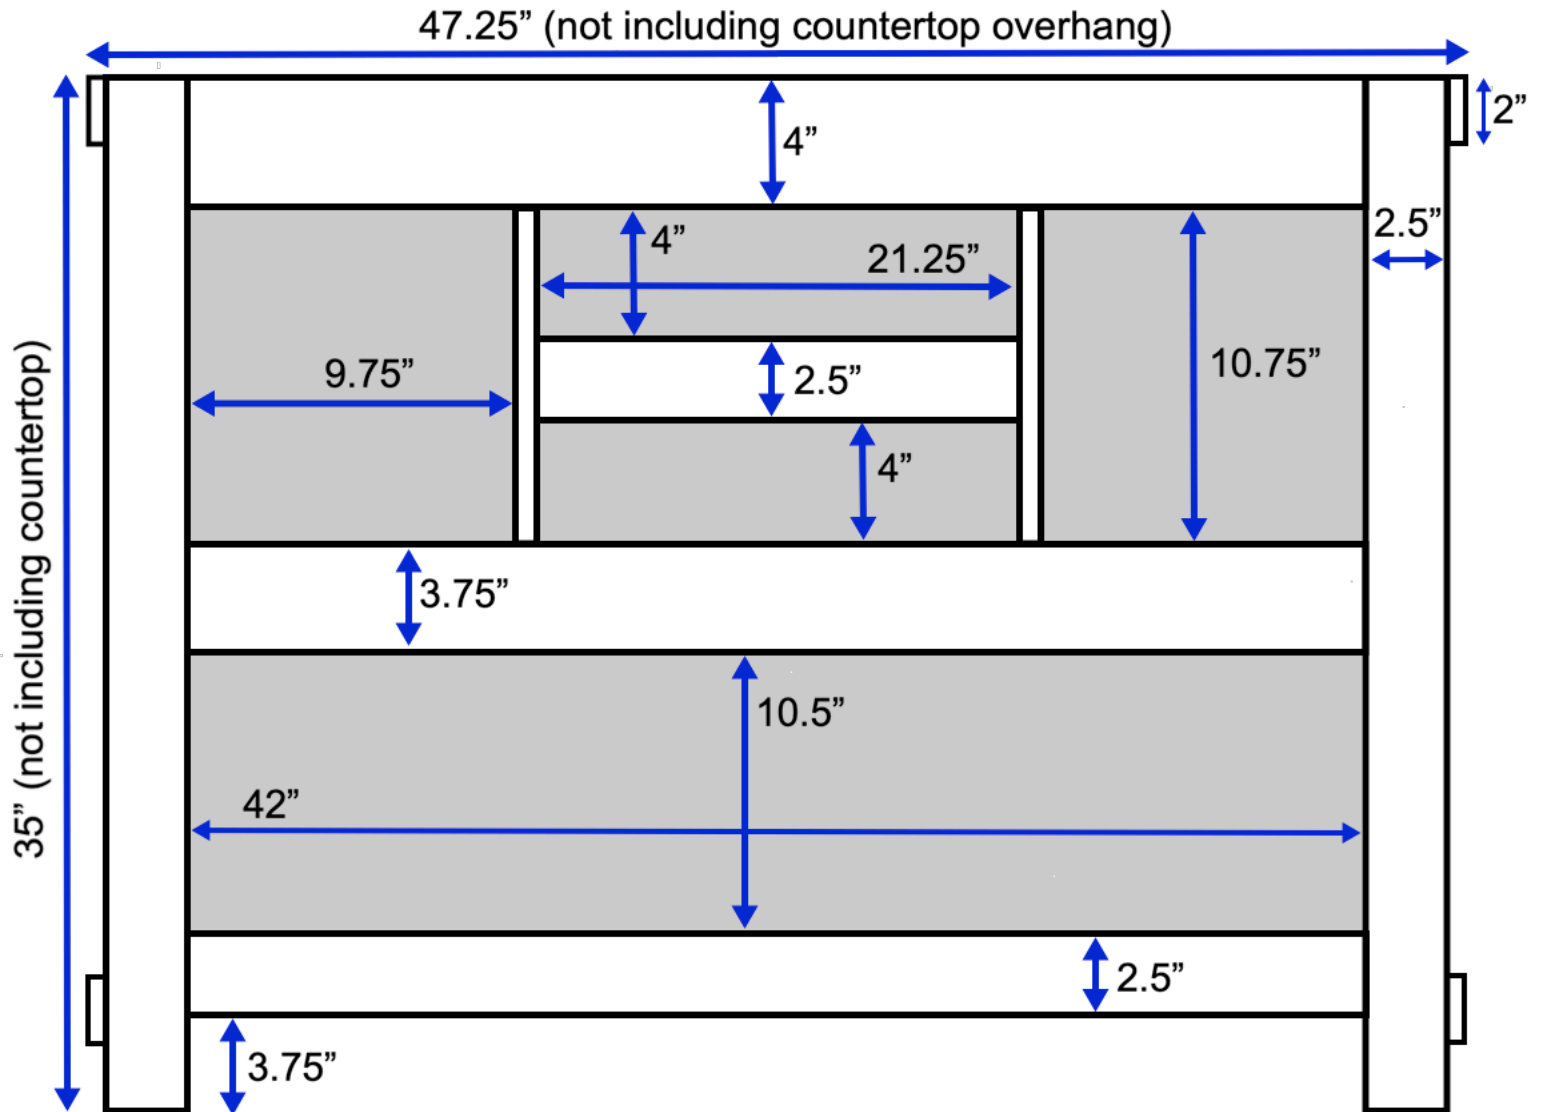

# Charlotte 48-inch Bath Vanity (Back View)

All measurements are approximate and rounded to the nearest quarter inch.  
Please allow for a slight margin of error.