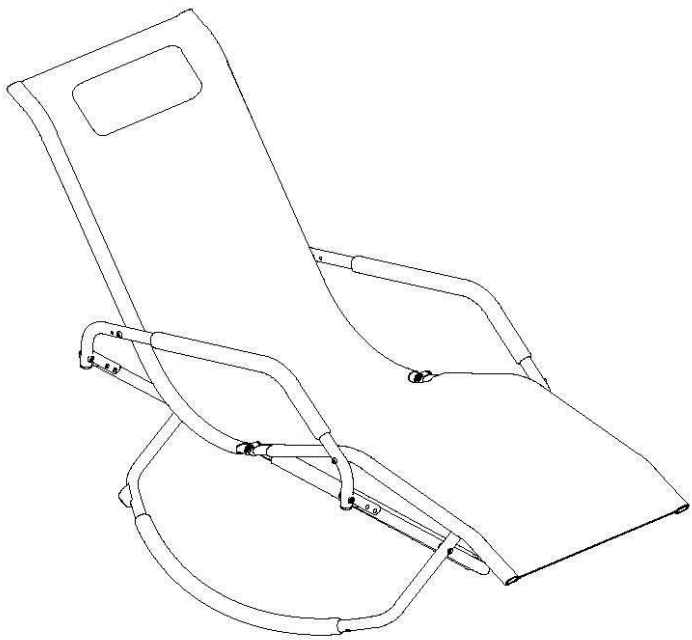

**IMPORTANT & WARNINGS:**

- Remove all parts from packaging carefully.
- This is heavy. When assembling and disassembling we recommend that two or more adults are involved.
- Keep children and pets away when assembling or disassembling.
- This product is only designed to seat one person at any given time. **DO NOT** exceed this as it could damage the product, cause injury, and void your warranty.
- The max recommended weight is 250 lbs.
- Do not climb on the frame.
- Keep all flame and heat sources well away from this product at all times.
- Take care not to trap fingers while assembling and disassembling.
- When not in use store in a cool and dry place away from any heat sources.