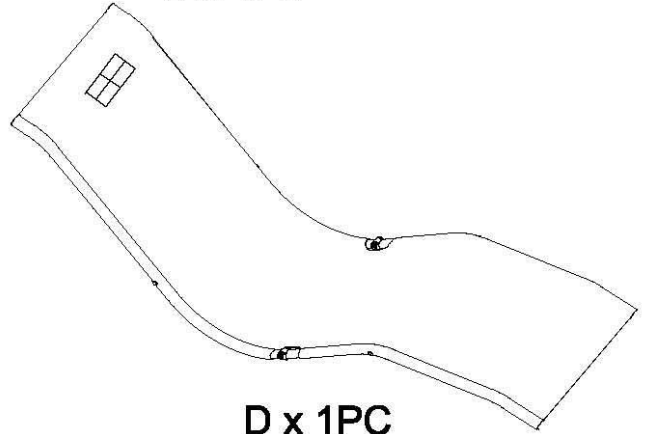

**IMPORTANT & WARNINGS:**

- Remove all parts from packaging carefully.
- This is heavy. When assembling and disassembling we recommend that two or more adults are involved.
- Keep children and pets away when assembling or disassembling.
- This product is only designed to seat one person at any given time. **DO NOT** exceed this as it could damage the product, cause injury, and void your warranty.
- The max recommended weight is 250 lbs.
- Do not climb on the frame.
- Keep all flame and heat sources well away from this product at all times.
- Take care not to trap fingers while assembling and disassembling.
- When not in use store in a cool and dry place away from any heat sources.

**C x 1PC**

**D x 1PC**

**A x 4PCS**

**B x 1PC**

**E x 1PC**