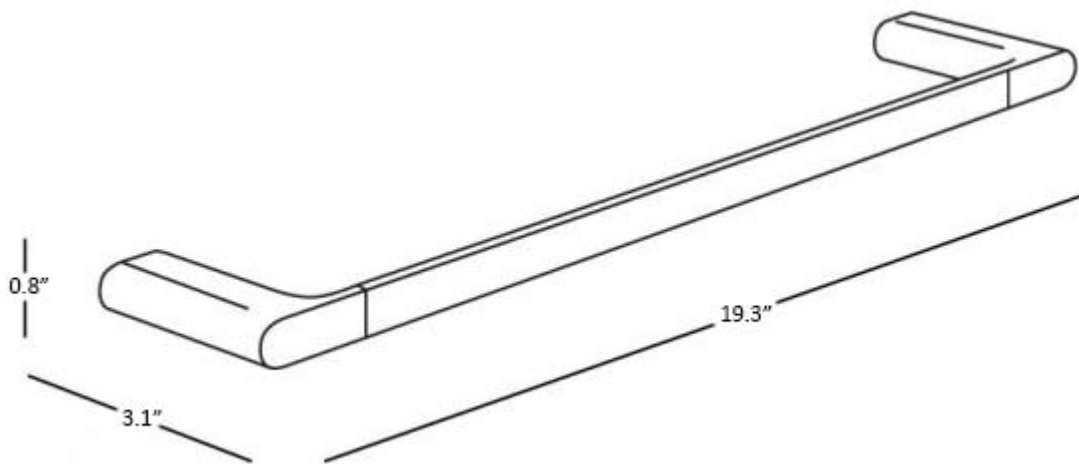

Product Specs Sheets

Collection
Mito

Model |
Mito A2018B

Dimensions Metric

1 inch = 2.54 cm
1 inch = 25.4 mm

WS[®]
BATH
COLLECTIONS

1051 Lea Drive - Collegeville, PA 19426
Tel. 215 513 9400 - Fax 610 831 0215