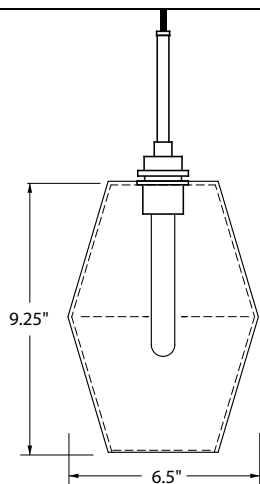

MARQUISE PETITE PENDANT

ITEM NO. PEN-MRQ-PT	DESIGNER JEREMY PYLES	DATE 2018	SERIES MARQUISE

The elegant and refined Marquise Series, available in three sizes, is a versatile group of handmade glass lighting.

The glimmering Marquise Pendant Light shines beautifully on its own but dramatically comes to life when clustering the different colors and sizes, creating a custom, show-stopping display.

MATERIAL

Hand-blown glass

ELECTRICAL & HARDWARE

4' (1.22 M) or 24' (7.32 M) cord lengths available. Can be cut on site.

CEILING CANOPY

Available in five premium finishes: Graphite, Satin Brass, and Polished Nickel, Matte White, Brushed Nickel

LAMPING OPTIONS

See product page for all lamping options, including voltage, wattage, and lumens.

LEAD TIME

Generally in stock (in limited quantities) and ships within 7-10 days

DIMENSIONS

6.5" W (17 CM) x 9.25" H (24 CM)

PRODUCT PAGE

store.nichemodern.com/products/marquise-modern-pendant-light

UL/CUL/CE LISTED UPON REQUEST

FEATURED IN PHOTO

HANDMADE CRYSTAL GLASS SHADE

Polished Nickel Luxe Cord Set and LED Beacon Bulb

GLASS COLOR OPTIONS