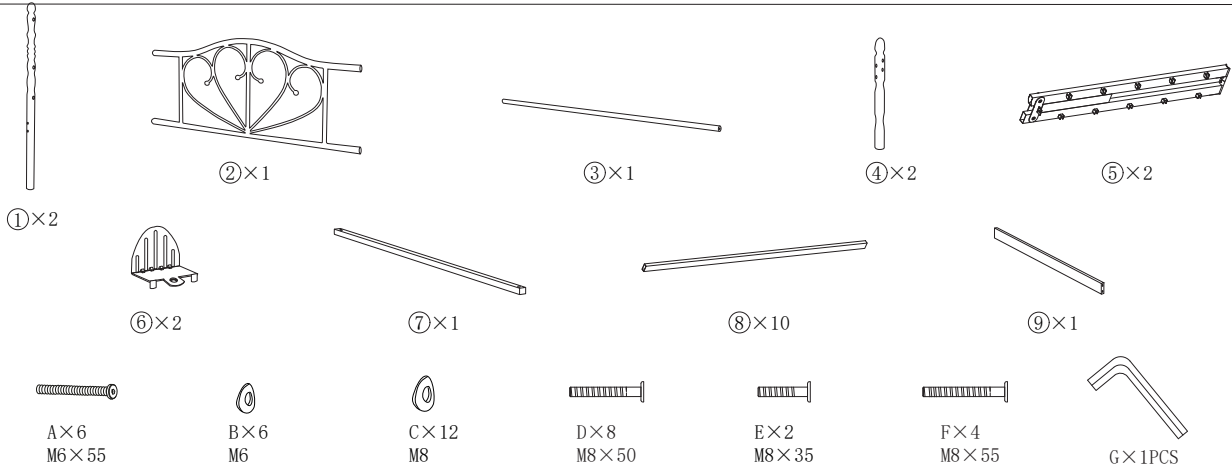

# Platform Bed Set-up Instruction

TY01/02  
Size:Twin/Twin XL