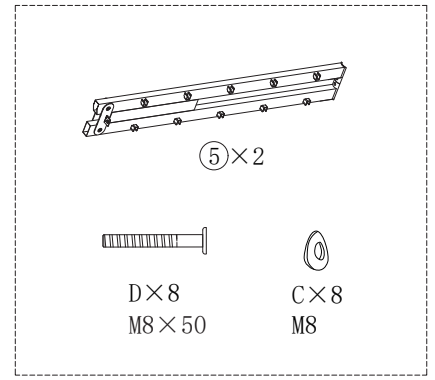

Step2

Step3

Step4

If you have any questions about the product, please don't hesitate to contact us. You can reach us through your order. Thanks for your support!