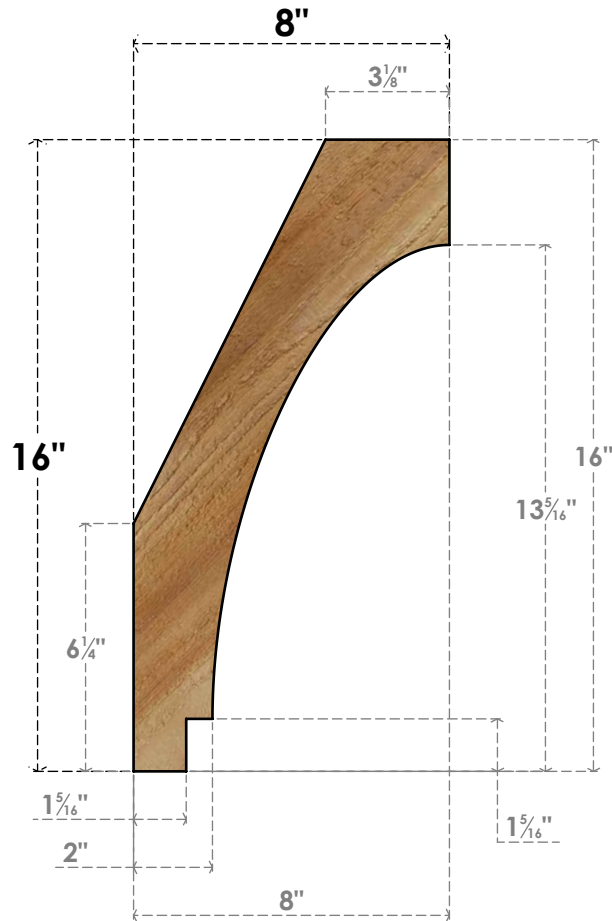

BRC04X08X16IMP00RWR

4"W X 8"D X 16"H IMPERIAL ROUGH SAWN BRACE, WESTERN RED CEDAR

SIDE

FRONT

EKENA MILLWORK
 2300 WEST MAIN ST.
 CLARKSVILLE, TX 75426
 TOLL FREE: 866-607-0453
 WWW.EKENAMILLWORK.COM

NOTES

1. INSTALLATION TO BE COMPLETED IN ACCORDANCE WITH MANUFACTURER'S SPECIFICATIONS.
2. DRAWING MAY NOT BE TO SCALE
3. THIS DRAWING IS INTENDED FOR DESIGN AND PLANNING PURPOSES ONLY.
4. ALL INFORMATION CONTAINED HEREIN WAS CURRENT AT THE TIME OF DEVELOPMENT BUT MUST BE REVIEWED AND APPROVED BY THE PRODUCT MANUFACTURER TO BE CONSIDERED ACCURATE.
5. PRODUCTS ARE NOT KILN DRIED. THIS ITEM IS UNIQUE AND WILL CONTAIN THE NATURAL VARIATIONS THAT THE WOOD SPECIES OFFERS. THIS MAY RESULT IN VARIATIONS UP TO 1/4"