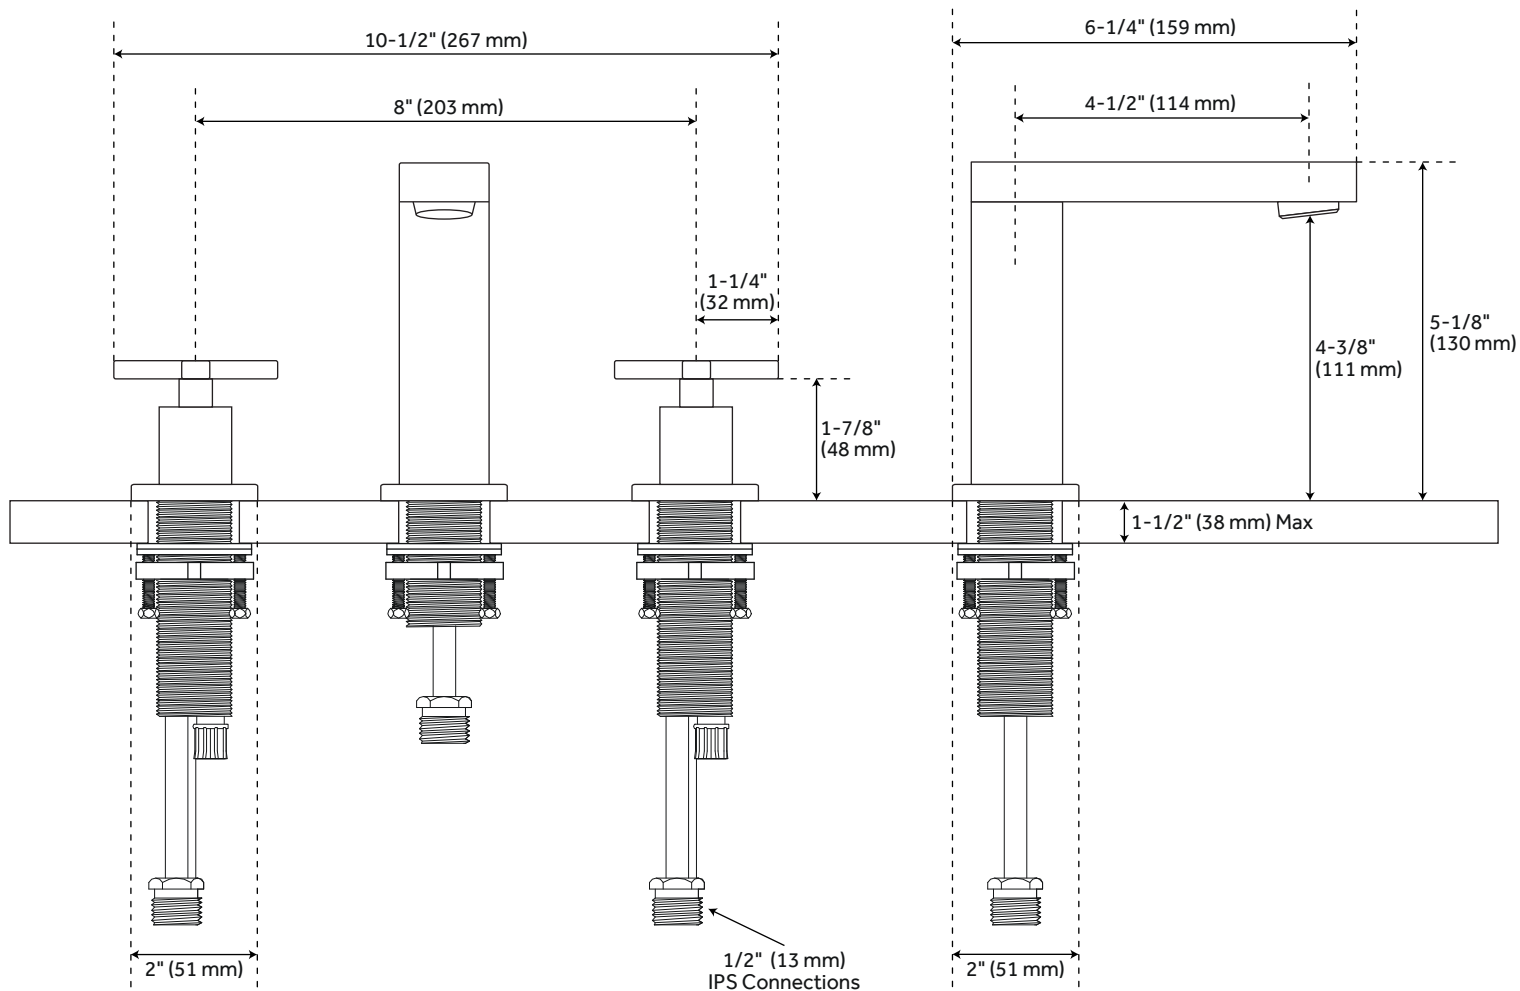

BILANCIO WIDESPREAD BATHROOM FAUCET

SKU: 951335

CODES/STANDARDS

NSF/ANSI 372

NSF/ANSI 61

FEATURES

Installation Type: Widespread
Design: Modern
Length: 10-1/2"
Width: 6-1/4"
Height: 5-1/8"
Base Plate Diameter: 2"
Faucet Centers: 8"
Overflow Hole: Yes
Fits Drain Hole Size: 1-1/2"
Drain Included: Yes
Faucet Material: Brass
Handle Type: Cross
Handle Length: 1-1/4"
IPS: 1/2"
Flow Rate: 1.2 gpm (4.5 l/min) @ 60 psi
Kitchen Faucet Holes: 3
Height To Spout: 4-3/8"
Spout Reach: 4-1/2"
Handle Height: 1-7/8"
Ceramic Disc Cartridges: Yes
Hot and Cold Indicators: No

Code:
REVISED 2/3/2022

BILANCIO WIDESPREAD BATHROOM FAUCET

SKU: 951335

All dimensions and specifications are nominal and may vary. Use actual products for accuracy in critical situations.

Page 2