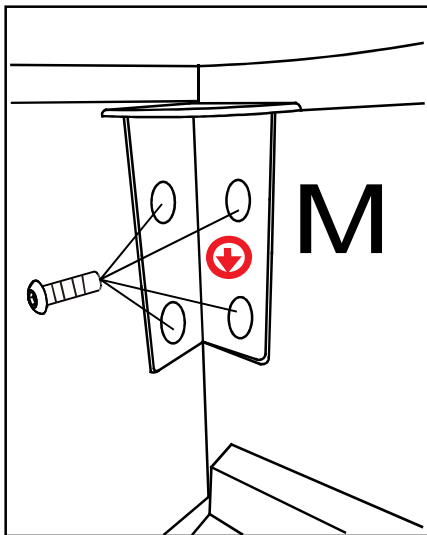

Gx2 	Hx2 	Ix2 	Jx2 	Kx1 	Lx1 
--	--	--	---	--	--

Mx4 	Nx2 	Ox8 	Px8 	Qx16 M6*18MM 	Rx8 M6*14MM 
--	--	--	--	--	---

Sx1 
--

Secure it in place using Velcro.

● Your cushions come vacuum packed and sealed for shipping. To restore the cushion's original shape, follow the steps below.

After packing up, place them in somewhere dry and venslated. After about 72-96hours. it can be restored to the best use condition.

R	X8
	
M6*14MM	
S	X1
	
M6	

Q	X16
	
M6*18MM	
S	X1
	
M6	

- Your cushions come vacuum packed and sealed for shipping. To restore the cushion's original shape, follow the steps below.