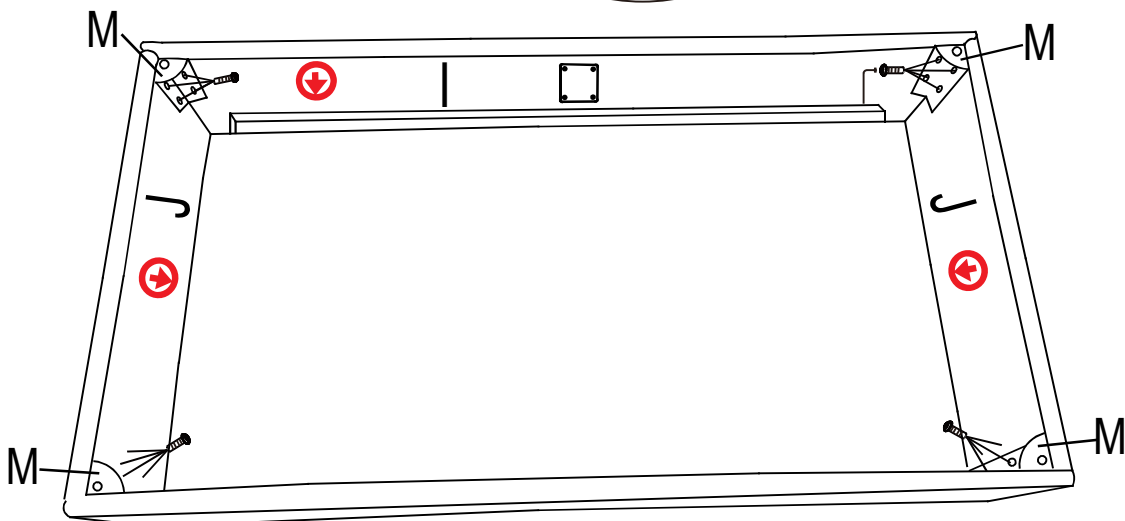

Gx2 	Hx2 	Ix2 	Jx2 	Kx1 	Lx1 
--	--	--	---	--	--

Mx4 	Nx2 	Ox8 	Px8 	Qx16 M6*18MM 	Rx8 M6*14MM 
--	--	--	--	--	---

Sx1 
--

Secure it in place using Velcro.

● Your cushions come vacuum packed and sealed for shipping. To restore the cushion's original shape, follow the steps below.

After packing up, place them in somewhere dry and venslated. After about 72-96hours. it can be restored to the best use condition.

R	X8
	
M6*14MM	
S	X1
	
M6	

Q	X16
	
M6*18MM	
S	X1
	
M6	

- Your cushions come vacuum packed and sealed for shipping. To restore the cushion's original shape, follow the steps below.