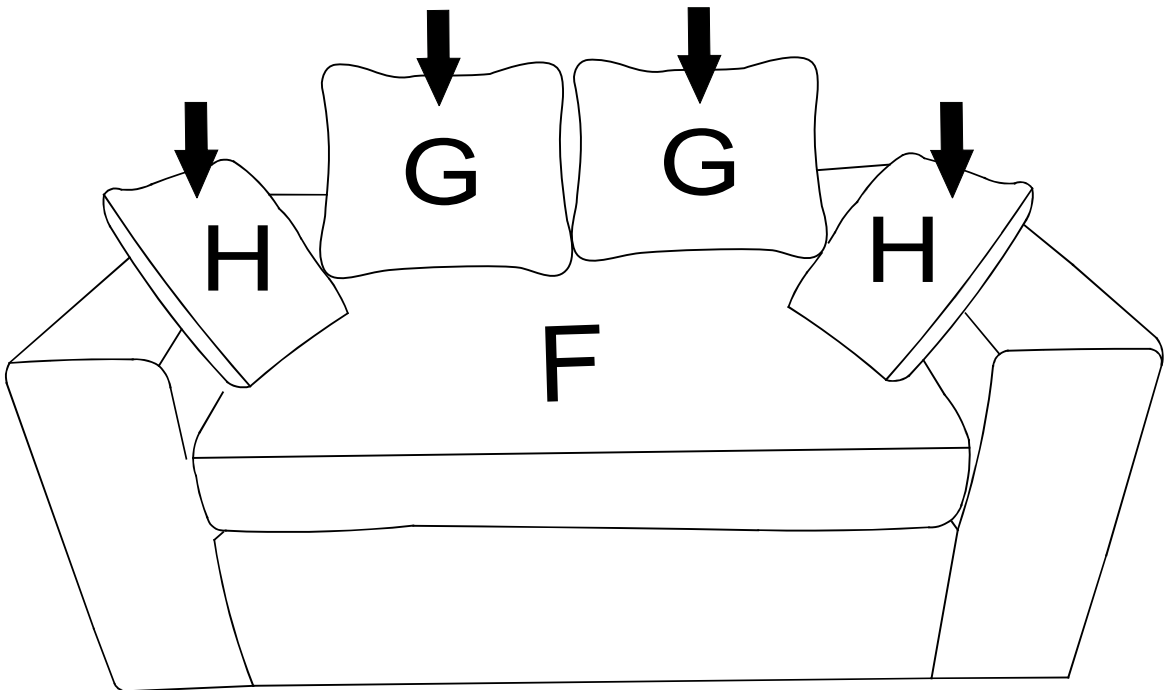

Gx2 	Hx2 	Ix2 	Jx2 	Kx1 	Lx1 
--	--	--	---	--	--

Mx4 	Nx2 	Ox8 	Px8 	Qx16 M6*18MM 	Rx8 M6*14MM 
--	--	--	--	--	---

Sx1 
--

Secure it in place using Velcro.

● Your cushions come vacuum packed and sealed for shipping. To restore the cushion's original shape, follow the steps below.

After packing up, place them in somewhere dry and venslated. After about 72-96hours. it can be restored to the best use condition.

R	X8
	
M6*14MM	
S	X1
	
M6	

Q	X16
	
M6*18MM	
S	X1
	
M6	

- Your cushions come vacuum packed and sealed for shipping. To restore the cushion's original shape, follow the steps below.