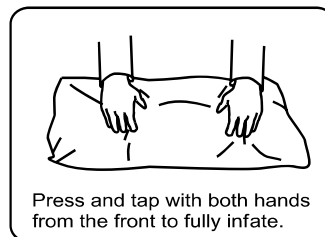

Gx2 	Hx2 	Ix2 	Jx2 	Kx1 	Lx1 
--	--	--	---	--	--

Mx4 	Nx2 	Ox8 	Px8 	Qx16 M6*18MM 	Rx8 M6*14MM 
--	--	--	--	--	---

Sx1 
--

Secure it in place using Velcro.

● Your cushions come vacuum packed and sealed for shipping. To restore the cushion's original shape, follow the steps below.

After packing up, place them in somewhere dry and venslated. After about 72-96hours. it can be restored to the best use condition.

R	X8
	
M6*14MM	
S	X1
	
M6	

Q	X16
	
M6*18MM	
S	X1
	
M6	

- Your cushions come vacuum packed and sealed for shipping. To restore the cushion's original shape, follow the steps below.