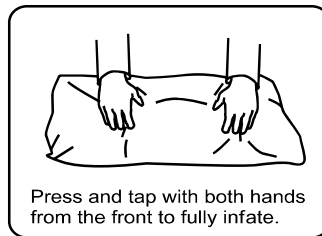

Gx2 	Hx2 	Ix2 	Jx2 	Kx1 	Lx1 
--	--	--	---	--	--

Mx4 	Nx2 	Ox8 	Px8 	Qx16 M6*18MM 	Rx8 M6*14MM 
--	--	--	--	--	---

Sx1 
--

Secure it in place using Velcro.

● Your cushions come vacuum packed and sealed for shipping. To restore the cushion's original shape, follow the steps below.

After packing up, place them in somewhere dry and venslated. After about 72-96hours. it can be restored to the best use condition.

R	X8
	
M6*14MM	
S	X1
	
M6	

Q	X16
	
M6*18MM	
S	X1
	
M6	

- Your cushions come vacuum packed and sealed for shipping. To restore the cushion's original shape, follow the steps below.

After packing up, place them in somewhere dry and ventilated. After about 72-96 hours, it can be restored to the best use condition.