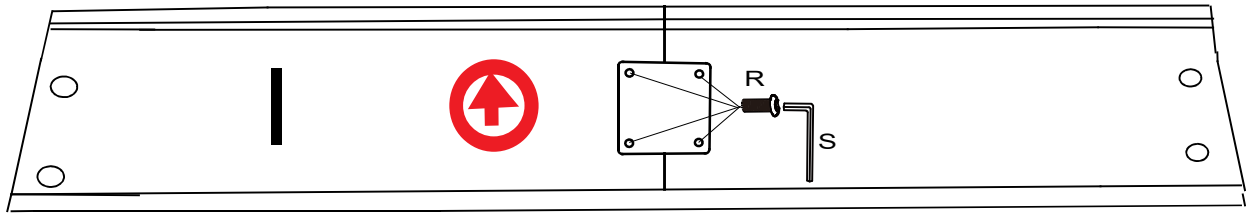

Gx2 	Hx2 	Ix2 	Jx2 	Kx1 	Lx1 
--	--	--	---	--	--

Mx4 	Nx2 	Ox8 	Px8 	Qx16 M6*18MM 	Rx8 M6*14MM 
--	--	--	--	--	---

Sx1 
--

Secure it in place using Velcro.

● Your cushions come vacuum packed and sealed for shipping. To restore the cushion's original shape, follow the steps below.

After packing up, place them in somewhere dry and venslated. After about 72-96hours. it can be restored to the best use condition.

R	X8
	
M6*14MM	
S	X1
	
M6	

Q	X16
	
M6*18MM	
S	X1
	
M6	

- Your cushions come vacuum packed and sealed for shipping. To restore the cushion's original shape, follow the steps below.