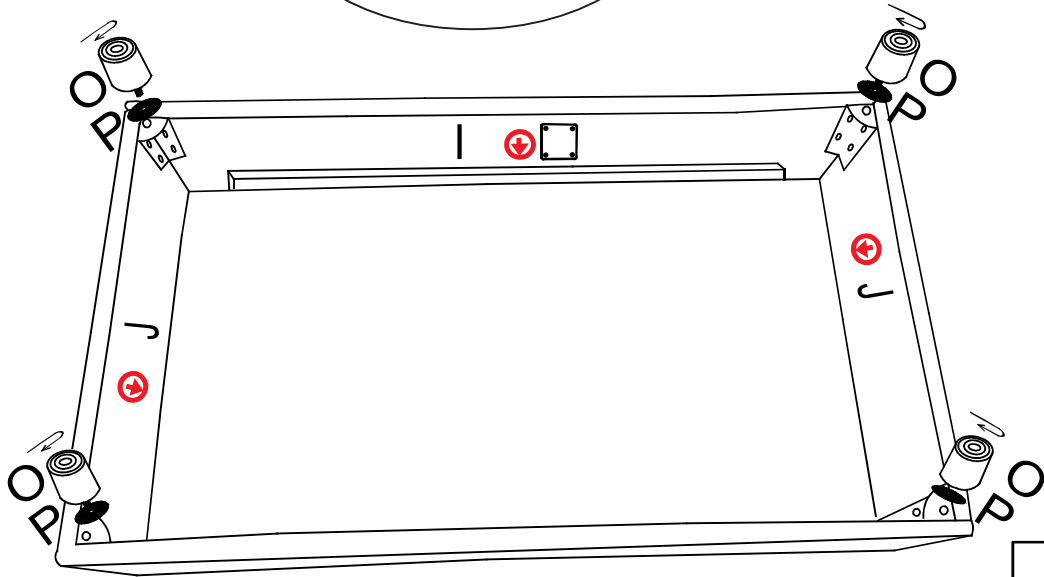

Gx2 	Hx2 	Ix2 	Jx2 	Kx1 	Lx1 
--	--	--	---	--	--

Mx4 	Nx2 	Ox8 	Px8 	Qx16 M6*18MM 	Rx8 M6*14MM 
--	--	--	--	--	---

Sx1 
--

Secure it in place using Velcro.

● Your cushions come vacuum packed and sealed for shipping. To restore the cushion's original shape, follow the steps below.

After packing up, place them in somewhere dry and venslated. After about 72-96hours. it can be restored to the best use condition.

R	X8
	
M6*14MM	
S	X1
	
M6	

Q	X16
	
M6*18MM	
S	X1
	
M6	

- Your cushions come vacuum packed and sealed for shipping. To restore the cushion's original shape, follow the steps below.