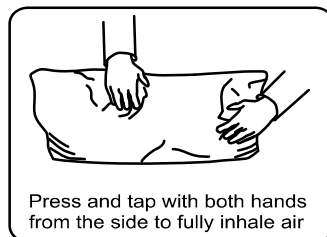

Gx2 	Hx2 	Ix2 	Jx2 	Kx1 	Lx1 
--	--	--	---	--	--

Mx4 	Nx2 	Ox8 	Px8 	Qx16 M6*18MM 	Rx8 M6*14MM 
--	--	--	--	--	---

Sx1 
--

Secure it in place using Velcro.

● Your cushions come vacuum packed and sealed for shipping. To restore the cushion's original shape, follow the steps below.

After packing up, place them in somewhere dry and venslated. After about 72-96hours. it can be restored to the best use condition.

R	X8
	
M6*14MM	
S	X1
	
M6	

Q	X16
	
M6*18MM	
S	X1
	
M6	

- Your cushions come vacuum packed and sealed for shipping. To restore the cushion's original shape, follow the steps below.