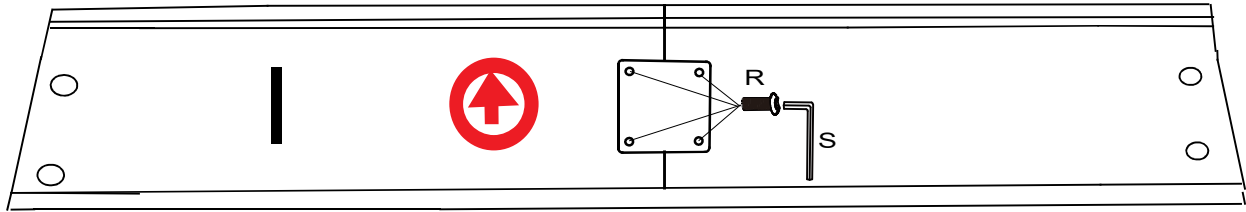

Gx2 	Hx2 	Ix2 	Jx2 	Kx1 	Lx1 
--	--	--	---	--	--

Mx4 	Nx2 	Ox8 	Px8 	Qx16 M6*18MM 	Rx8 M6*14MM 
--	--	--	--	--	---

Sx1 
--

Secure it in place using Velcro.

● Your cushions come vacuum packed and sealed for shipping. To restore the cushion's original shape, follow the steps below.

After packing up, place them in somewhere dry and venslated. After about 72-96hours. it can be restored to the best use condition.

R	X8
	
M6*14MM	
S	X1
	
M6	

Q	X16
	
M6*18MM	
S	X1
	
M6	

- Your cushions come vacuum packed and sealed for shipping. To restore the cushion's original shape, follow the steps below.