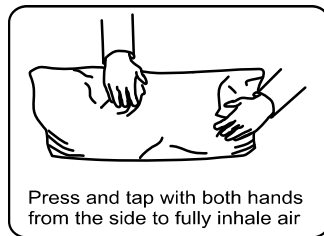

Gx2 	Hx2 	Ix2 	Jx2 	Kx1 	Lx1 
--	--	--	---	--	--

Mx4 	Nx2 	Ox8 	Px8 	Qx16 M6*18MM 	Rx8 M6*14MM 
--	--	--	--	--	---

Sx1 
--

Secure it in place using Velcro.

● Your cushions come vacuum packed and sealed for shipping. To restore the cushion's original shape, follow the steps below.

After packing up, place them in somewhere dry and venslated. After about 72-96hours. it can be restored to the best use condition.

R	X8
	
M6*14MM	
S	X1
	
M6	

Q	X16
	
M6*18MM	
S	X1
	
M6	

- Your cushions come vacuum packed and sealed for shipping. To restore the cushion's original shape, follow the steps below.

After packing up, place them in somewhere dry and ventilated. After about 72-96 hours, it can be restored to the best use condition.