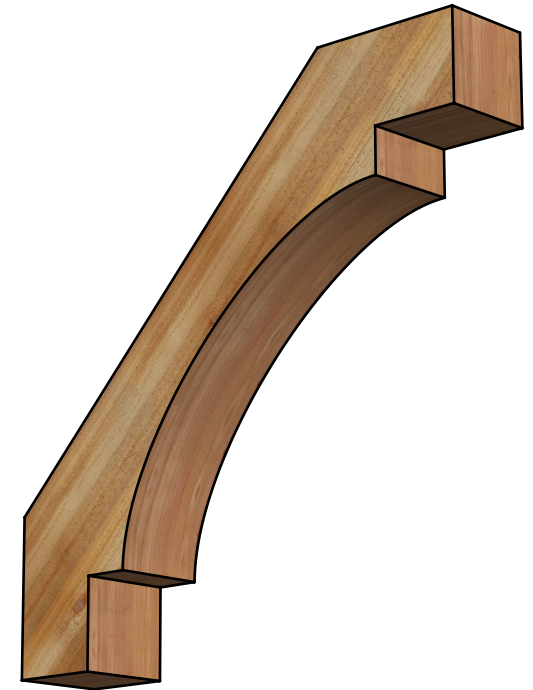

BRC06X34X34MRC00RWR

6"W X 34"D X 34"H MERCED ROUGH SAWN BRACE, WESTERN RED CEDAR

SIDE

FRONT

EKENA MILLWORK
 2300 WEST MAIN ST.
 CLARKSVILLE, TX 75426
 TOLL FREE: 866-607-0453
 WWW.EKENAMILLWORK.COM

NOTES

1. INSTALLATION TO BE COMPLETED IN ACCORDANCE WITH MANUFACTURER'S SPECIFICATIONS.
2. DRAWING MAY NOT BE TO SCALE
3. THIS DRAWING IS INTENDED FOR DESIGN AND PLANNING PURPOSES ONLY.
4. ALL INFORMATION CONTAINED HEREIN WAS CURRENT AT THE TIME OF DEVELOPMENT BUT MUST BE REVIEWED AND APPROVED BY THE PRODUCT MANUFACTURER TO BE CONSIDERED ACCURATE.
5. PRODUCTS ARE NOT KILN DRIED. THIS ITEM IS UNIQUE AND WILL CONTAIN THE NATURAL VARIATIONS THAT THE WOOD SPECIES OFFERS. THIS MAY RESULT IN VARIATIONS UP TO 1/4"