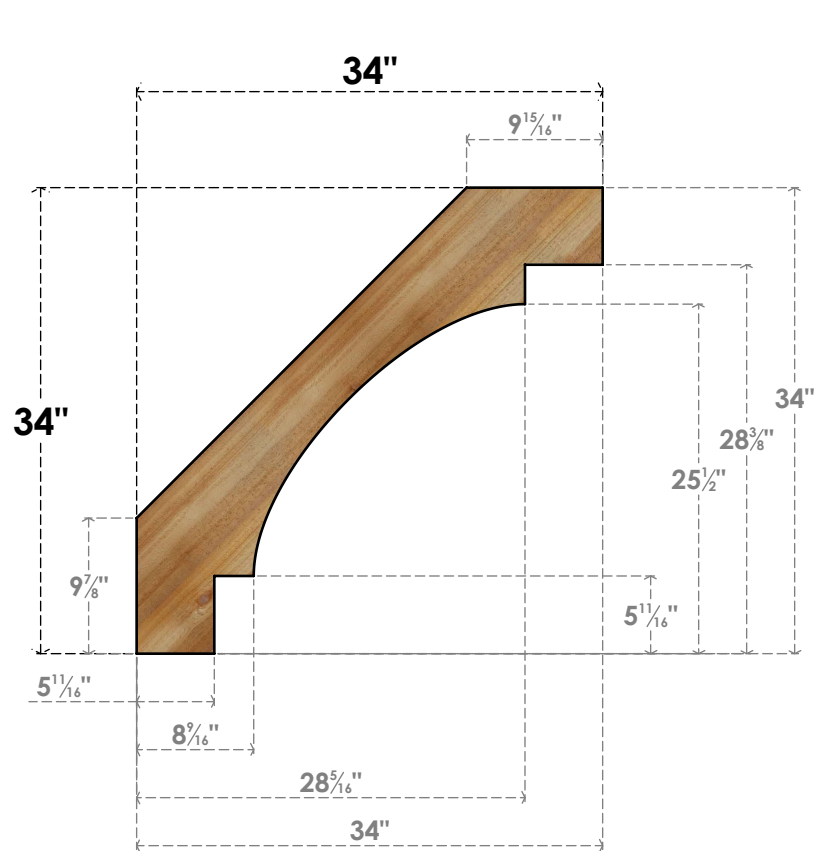

BRC06X34X34MRC00RWR

6"W X 34"D X 34"H MERCED ROUGH SAWN BRACE, WESTERN RED CEDAR

SIDE

FRONT

EKENA MILLWORK
 2300 WEST MAIN ST.
 CLARKSVILLE, TX 75426
 TOLL FREE: 866-607-0453
 WWW.EKENAMILLWORK.COM

NOTES

1. INSTALLATION TO BE COMPLETED IN ACCORDANCE WITH MANUFACTURER'S SPECIFICATIONS.
2. DRAWING MAY NOT BE TO SCALE
3. THIS DRAWING IS INTENDED FOR DESIGN AND PLANNING PURPOSES ONLY.
4. ALL INFORMATION CONTAINED HEREIN WAS CURRENT AT THE TIME OF DEVELOPMENT BUT MUST BE REVIEWED AND APPROVED BY THE PRODUCT MANUFACTURER TO BE CONSIDERED ACCURATE.
5. PRODUCTS ARE NOT KILN DRIED. THIS ITEM IS UNIQUE AND WILL CONTAIN THE NATURAL VARIATIONS THAT THE WOOD SPECIES OFFERS. THIS MAY RESULT IN VARIATIONS UP TO 1/4"