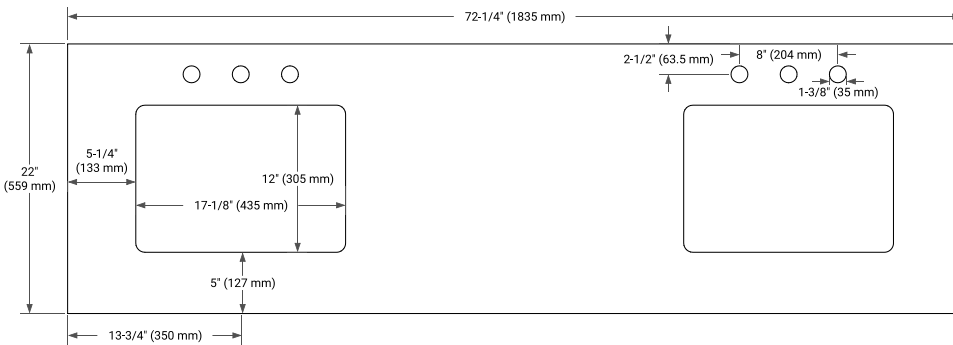

72" DOUBLE RECTANGLE SINK COUNTERTOP WITH 1.5 IN. THICKNESS

OVERALL DIMENSIONS

72.25" W x 22" D x 1.5" H

COUNTERTOP OPTIONS

FEATURES

- Solid countertop with mitered edges & seams
- Undermount white rectangular sink
- Pre-drilled for 8" widespread faucet

INCLUDED

- Countertop
- Matching Backsplash
- Rectangle Sinks

COUNTERTOP PLAN VIEW