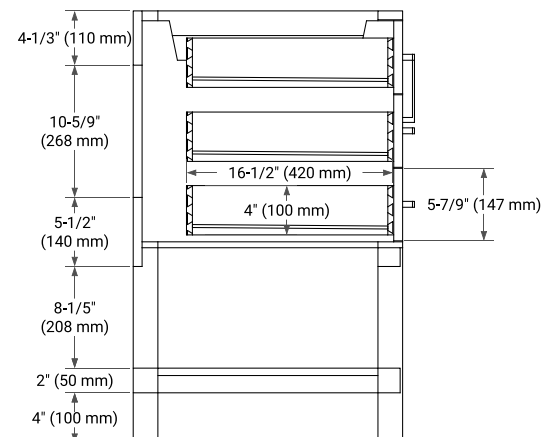

72" DOUBLE SINK BASE CABINET

BASE CABINET DIMENSIONS

72" W x 21.5" D x 34.5" H

FEATURES

- Solid wood frame & plywood panels
- Dovetail drawers and joints
- Soft closing doors & drawers

HARDWARE FINISHES*

Brushed Nickel   Satin Brass   Matte Black   Polished Chrome

*Hardware comes preinstalled with the illustrated option. Other finishes are available on our online store if you prefer a different one.

AVAILABLE COLORS

White   Grey   Midnight Blue

FRONT VIEW

SIDE VIEW

PLAN VIEW