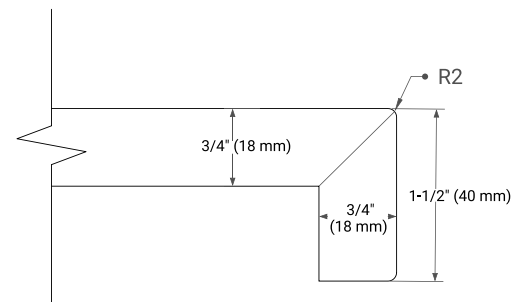

EDGE SIDE VIEW