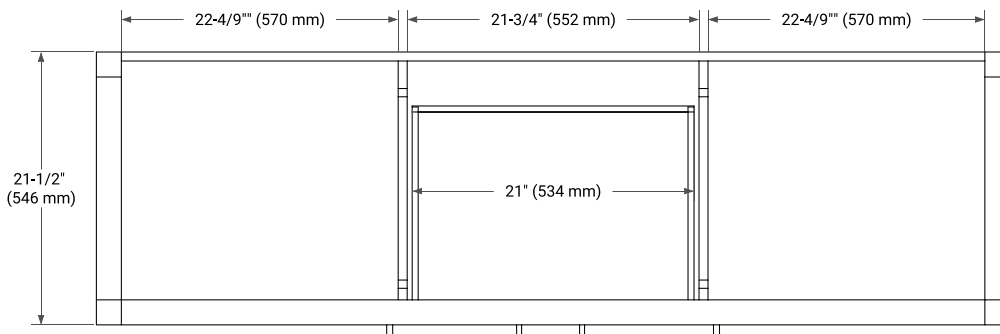

72" DOUBLE SINK BASE CABINET

BASE CABINET DIMENSIONS

72" W x 21.5" D x 34.5" H

FEATURES

- Solid wood frame & plywood panels
- Dovetail drawers and joints
- Soft closing doors & drawers

HARDWARE FINISHES*

Brushed Nickel   Satin Brass   Matte Black   Polished Chrome

*Hardware comes preinstalled with the illustrated option. Other finishes are available on our online store if you prefer a different one.

AVAILABLE COLORS

White   Grey   Midnight Blue

FRONT VIEW

SIDE VIEW

PLAN VIEW