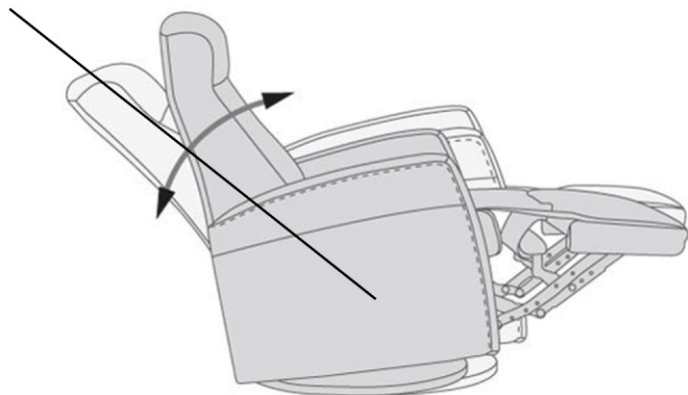

Reclined Max 145°

Distance from wall for full recline 61.8"

*Rotate Chair 90° to fit through the door before attaching backrest