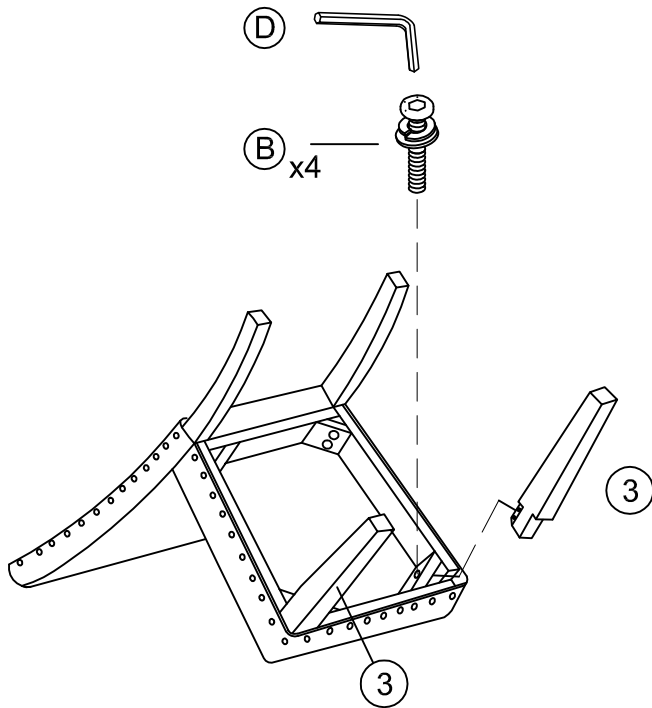

How to Assemble:

STEP 1:

STEP 2:

STEP 3:

ASSEMBLY COMPLETED!