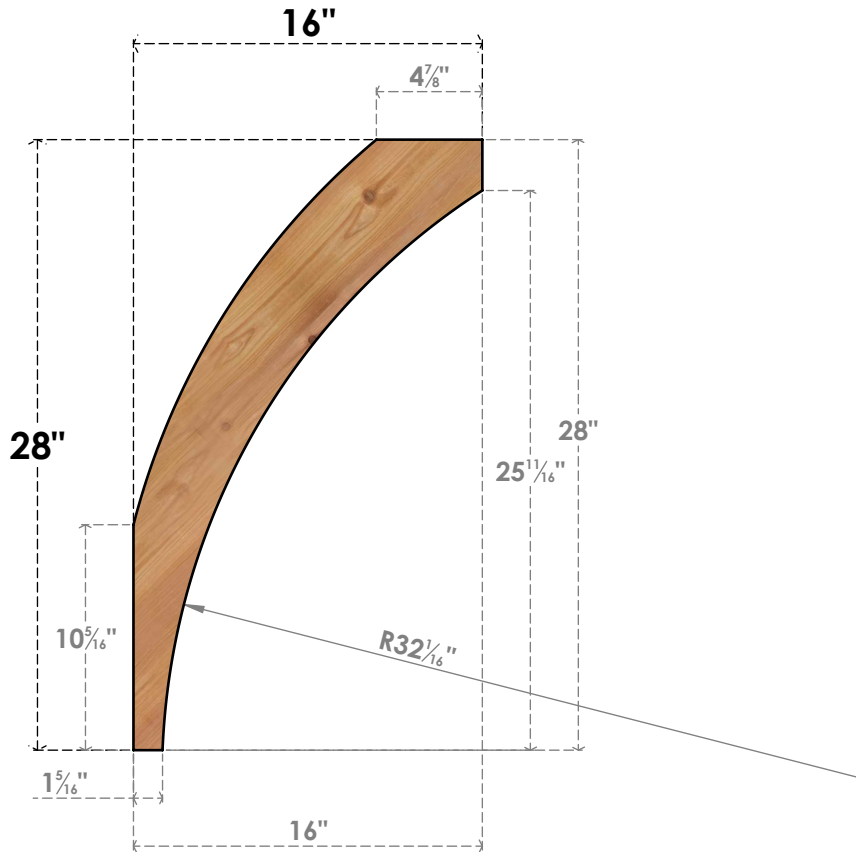

BRC04X16X28THR00SWR

3 1/2"W X 16"D X 28"H THORTON SMOOTH BRACE, WESTERN RED CEDAR

SIDE

FRONT

EKENA MILLWORK
 2300 WEST MAIN ST.
 CLARKSVILLE, TX 75426
 TOLL FREE: 866-607-0453
 WWW.EKENAMILLWORK.COM

NOTES

1. INSTALLATION TO BE COMPLETED IN ACCORDANCE WITH MANUFACTURER'S SPECIFICATIONS.
2. DRAWING MAY NOT BE TO SCALE
3. THIS DRAWING IS INTENDED FOR DESIGN AND PLANNING PURPOSES ONLY.
4. ALL INFORMATION CONTAINED HEREIN WAS CURRENT AT THE TIME OF DEVELOPMENT BUT MUST BE REVIEWED AND APPROVED BY THE PRODUCT MANUFACTURER TO BE CONSIDERED ACCURATE.
5. PRODUCTS ARE NOT KILN DRIED. THIS ITEM IS UNIQUE AND WILL CONTAIN THE NATURAL VARIATIONS THAT THE WOOD SPECIES OFFERS. THIS MAY RESULT IN VARIATIONS UP TO 1/4"