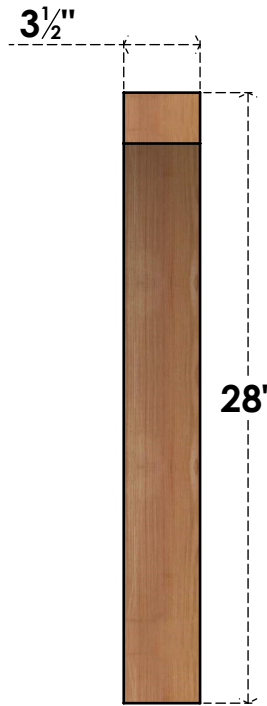

BRC04X16X28THR00SWR

3 1/2"W X 16"D X 28"H THORTON SMOOTH BRACE, WESTERN RED CEDAR

SIDE

FRONT

EKENA MILLWORK
 2300 WEST MAIN ST.
 CLARKSVILLE, TX 75426
 TOLL FREE: 866-607-0453
 WWW.EKENAMILLWORK.COM

NOTES

1. INSTALLATION TO BE COMPLETED IN ACCORDANCE WITH MANUFACTURER'S SPECIFICATIONS.
2. DRAWING MAY NOT BE TO SCALE
3. THIS DRAWING IS INTENDED FOR DESIGN AND PLANNING PURPOSES ONLY.
4. ALL INFORMATION CONTAINED HEREIN WAS CURRENT AT THE TIME OF DEVELOPMENT BUT MUST BE REVIEWED AND APPROVED BY THE PRODUCT MANUFACTURER TO BE CONSIDERED ACCURATE.
5. PRODUCTS ARE NOT KILN DRIED. THIS ITEM IS UNIQUE AND WILL CONTAIN THE NATURAL VARIATIONS THAT THE WOOD SPECIES OFFERS. THIS MAY RESULT IN VARIATIONS UP TO 1/4"