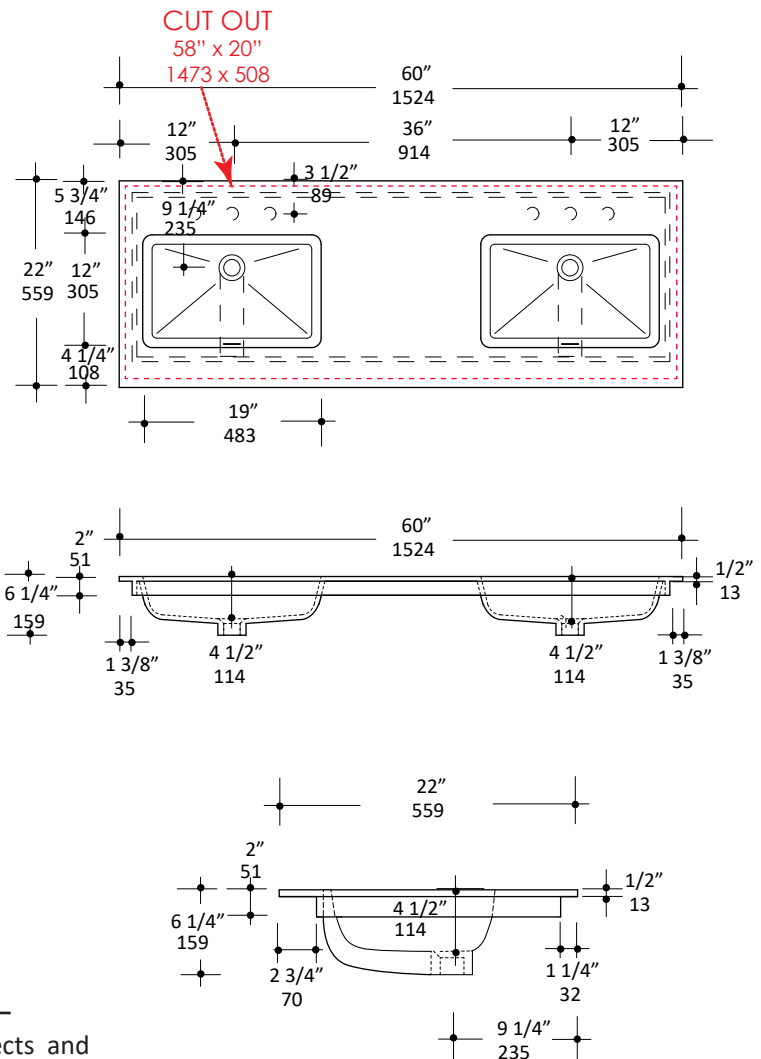

Specifications:

Installation:	Vanity-top
Exterior Dimensions:	60" w x 22" d x 6 1/4" h
Material:	Solid surface
Weight:	Matte white - 58 lbs Gloss white - 80 lbs
Overflow:	Yes
Finishes:	M - Matte white G - Gloss white
Faucet Holes:	00 - no hole 01 - one centered hole 02 - two hole - center and right, 4" spread 03 - three hole, 8" spread
Faucet Hole Size:	Ø 1 3/8"
Drain Hole Size:	Ø 1 3/4"
Cutout Size:	58" x 20" (template available upon request)

- To prevent damage to the solid surface material, hot objects and open flame should not be placed in direct contact with the surface

[Click Here](#) to find out more about proper care and maintenance

LACAVA reserves the right to revise any dimension or information on this sheet without notice. Dimensions are nominal and may vary within an industry accepted tolerance of 1/4".
Drawings provided herein are meant to give the user an idea of the product and are not made to scale.
Revised: 8/12/2019