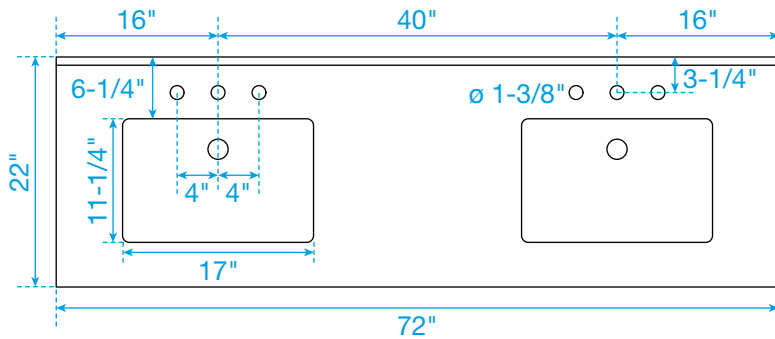

WYNDHAM COLLECTION

TOP VIEW OF VANITY CABINET

*Note: Due to high probability of breakage, the backsplash comes in two pieces, cut from the same piece. All measurements are $\pm 1/4$ ".

WC-9292-72-DBL-VCA3

WYNDHAM COLLECTION

Side splash is reversible.

Note: Due to high probability of breakage, the backsplash comes in two pieces, cut from the same piece. All measurements are $\pm 1/4"$.

WC-VCA3-72-DBL-TOP