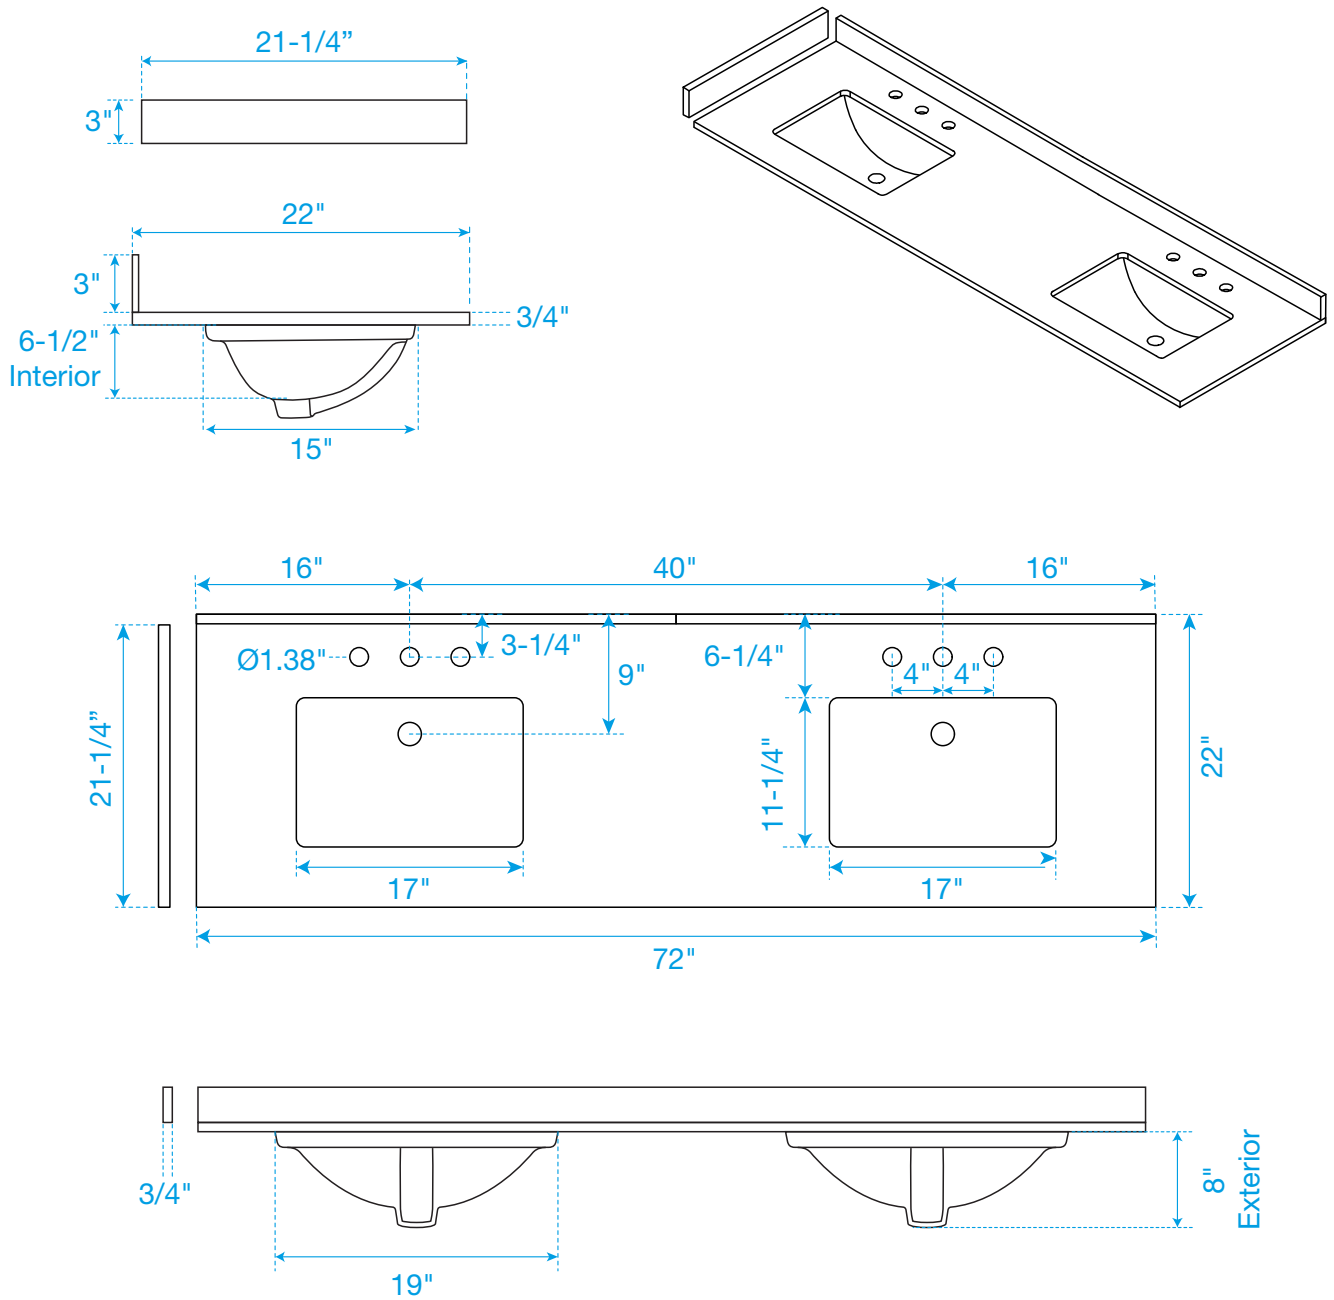

WYNDHAM COLLECTION

TOP VIEW OF VANITY CABINET

*Note: Due to high probability of breakage, the backsplash comes in two pieces, cut from the same piece. All measurements are $\pm 1/4$ ".

WC-9292-72-DBL-VCA3

WYNDHAM COLLECTION

Side splash is reversible.

Note: Due to high probability of breakage, the backsplash comes in two pieces, cut from the same piece. All measurements are $\pm 1/4"$.

WC-VCA3-72-DBL-TOP