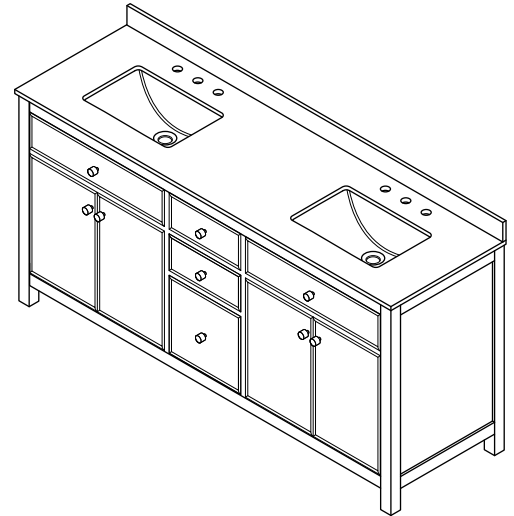

WYNDHAM COLLECTION

TOP VIEW OF VANITY CABINET

*Note: Due to high probability of breakage, the backsplash comes in two pieces, cut from the same piece. All measurements are $\pm 1/4$ ".

WC-9292-72-DBL-VCA3

WYNDHAM COLLECTION

Side splash is reversible.

Note: Due to high probability of breakage, the backsplash comes in two pieces, cut from the same piece. All measurements are $\pm 1/4"$.

WC-VCA3-72-DBL-TOP