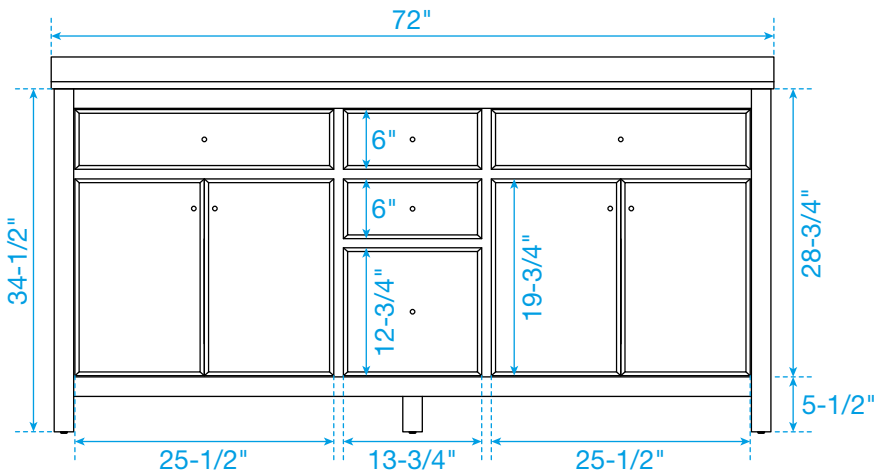

WYNDHAM COLLECTION

TOP VIEW OF VANITY CABINET

*Note: Due to high probability of breakage, the backsplash comes in two pieces, cut from the same piece. All measurements are $\pm 1/4$ ".

WC-9292-72-DBL-VCA3

WYNDHAM COLLECTION

Side splash is reversible.

Note: Due to high probability of breakage, the backsplash comes in two pieces, cut from the same piece. All measurements are $\pm 1/4"$.

WC-VCA3-72-DBL-TOP