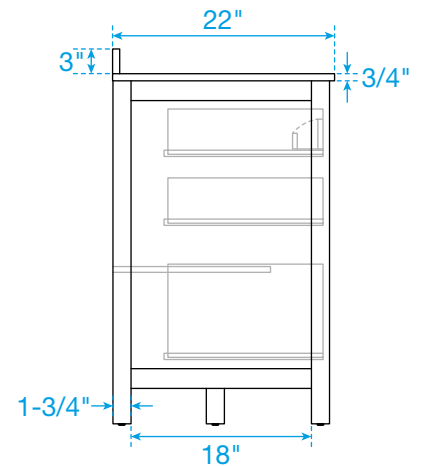

WYNDHAM COLLECTION

TOP VIEW OF VANITY CABINET

*Note: Due to high probability of breakage, the backsplash comes in two pieces, cut from the same piece. All measurements are $\pm 1/4$ ".

WC-9292-72-DBL-VCA3

WYNDHAM COLLECTION

Side splash is reversible.

Note: Due to high probability of breakage, the backsplash comes in two pieces, cut from the same piece. All measurements are $\pm 1/4"$.

WC-VCA3-72-DBL-TOP