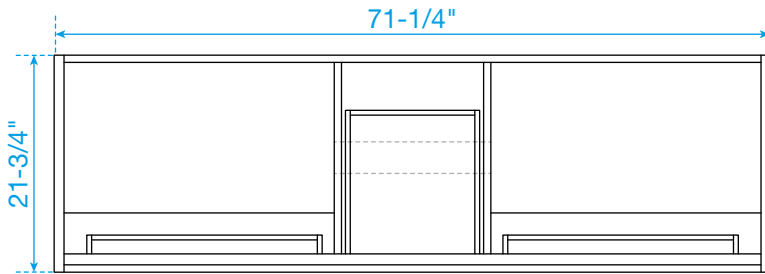

WYNDHAM COLLECTION

TOP VIEW OF VANITY CABINET

*Note: Due to high probability of breakage, the backsplash comes in two pieces, cut from the same piece. All measurements are $\pm 1/4$ ".

WC-9292-72-DBL-VCA3

WYNDHAM COLLECTION

Side splash is reversible.

Note: Due to high probability of breakage, the backsplash comes in two pieces, cut from the same piece. All measurements are $\pm 1/4"$.

WC-VCA3-72-DBL-TOP