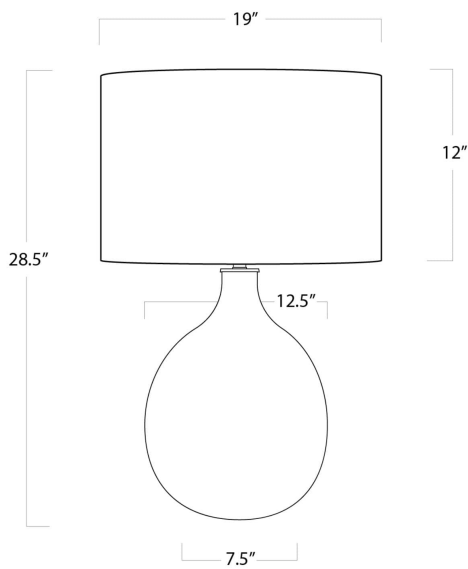

REGINA ANDREW

DETROIT

SPECIFICATION SHEET

Biscayne Table Lamp 13-1381

HEIGHT	28.5
WIDTH	19
DEPTH	19
SHADE DIMS	19 x 19 x 12
SHADE COLOR	Natural Linen
BULB QTY	1
BULB TYPE	A Type Medium Base (E26)
SOCKET	E26 3-Way Cast Turn Knob
WATTAGE	3-Way 150 Watt Max
WIRING TYPE	Standard
MATERIAL	Rope
FINISH	N/A
NOTES	N/A
FREIGHT ONLY	No