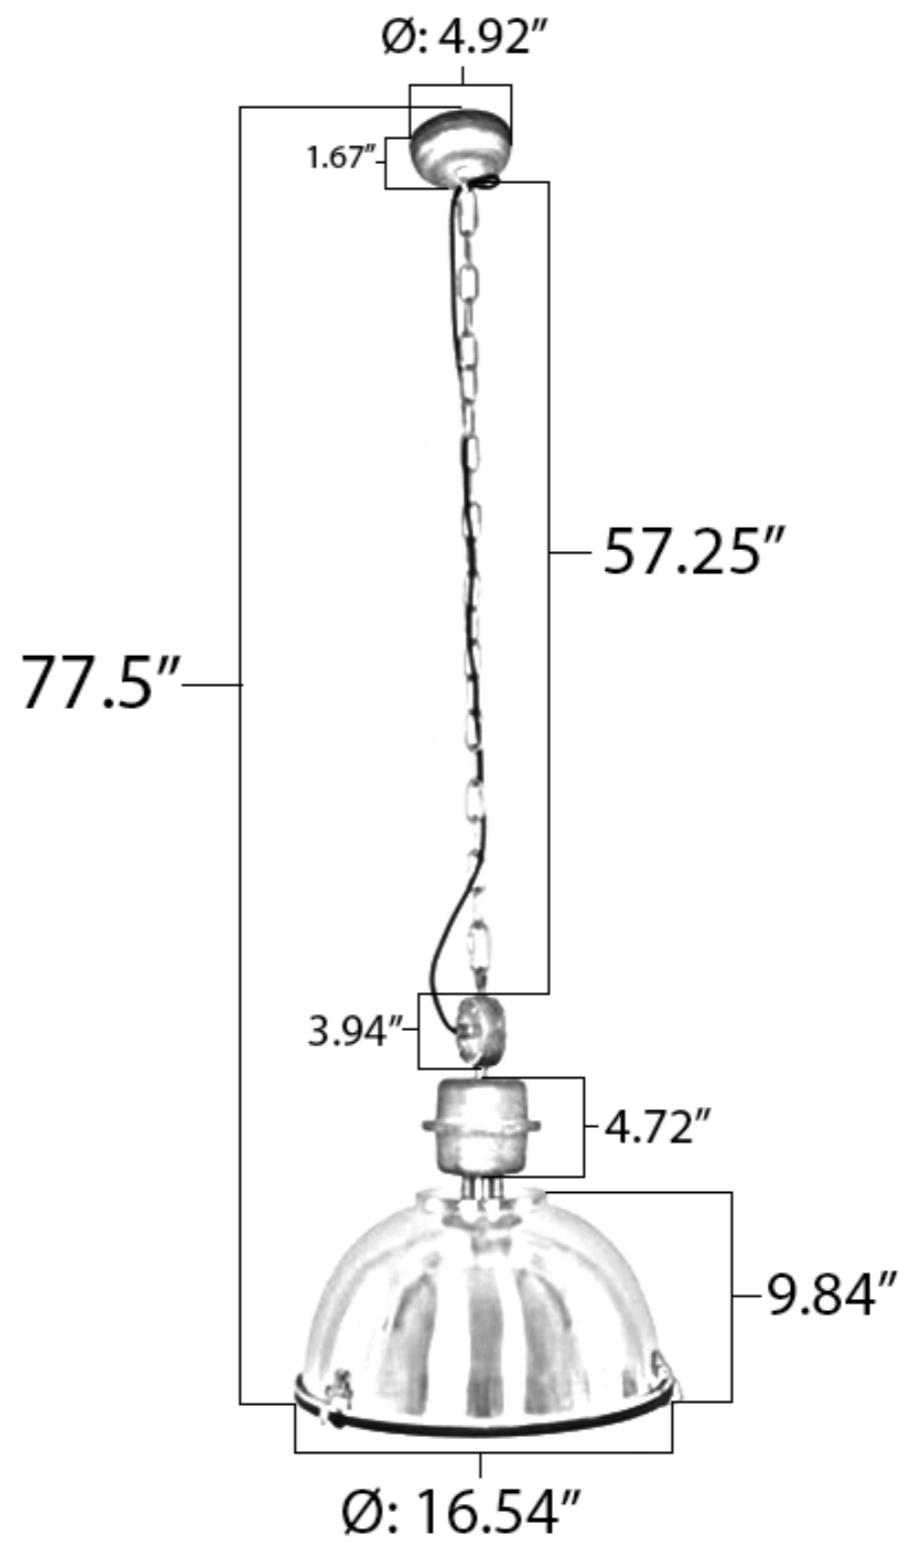

Italian Designed Industrial Warehouse Pendant

DESCRIPTION

Material: Die Cast Aluminum
 Voltage: 120V AC
 Socket Type: GU24
 Bulb Type: LED Module
 Power Rating: 20w Max
 Mounting: Ceiling - Adjustable Height
 Fixture Weight: 13.2 lbs

DIMENSIONS

FINISHES

VOLTAGE

120V

FINISH

BLK Black
 WHT White
 BLU Blue
 ALUM Brushed Aluminum
 COP Copper
 RED Red
 BRD Faux Brown
 RBRZ Retro Bronze
 BRONZE Bronze

LED BULB

WWPU60 11W Dimmable 800 Lumens Warm White 3000K LED Squat Light
 WWA21 22W Dimmable 2200 Lumens Warm White 3000K LED Bulb
 CWA21 22W Dimmable 2200 Lumens Cool White 5000K LED Bulb