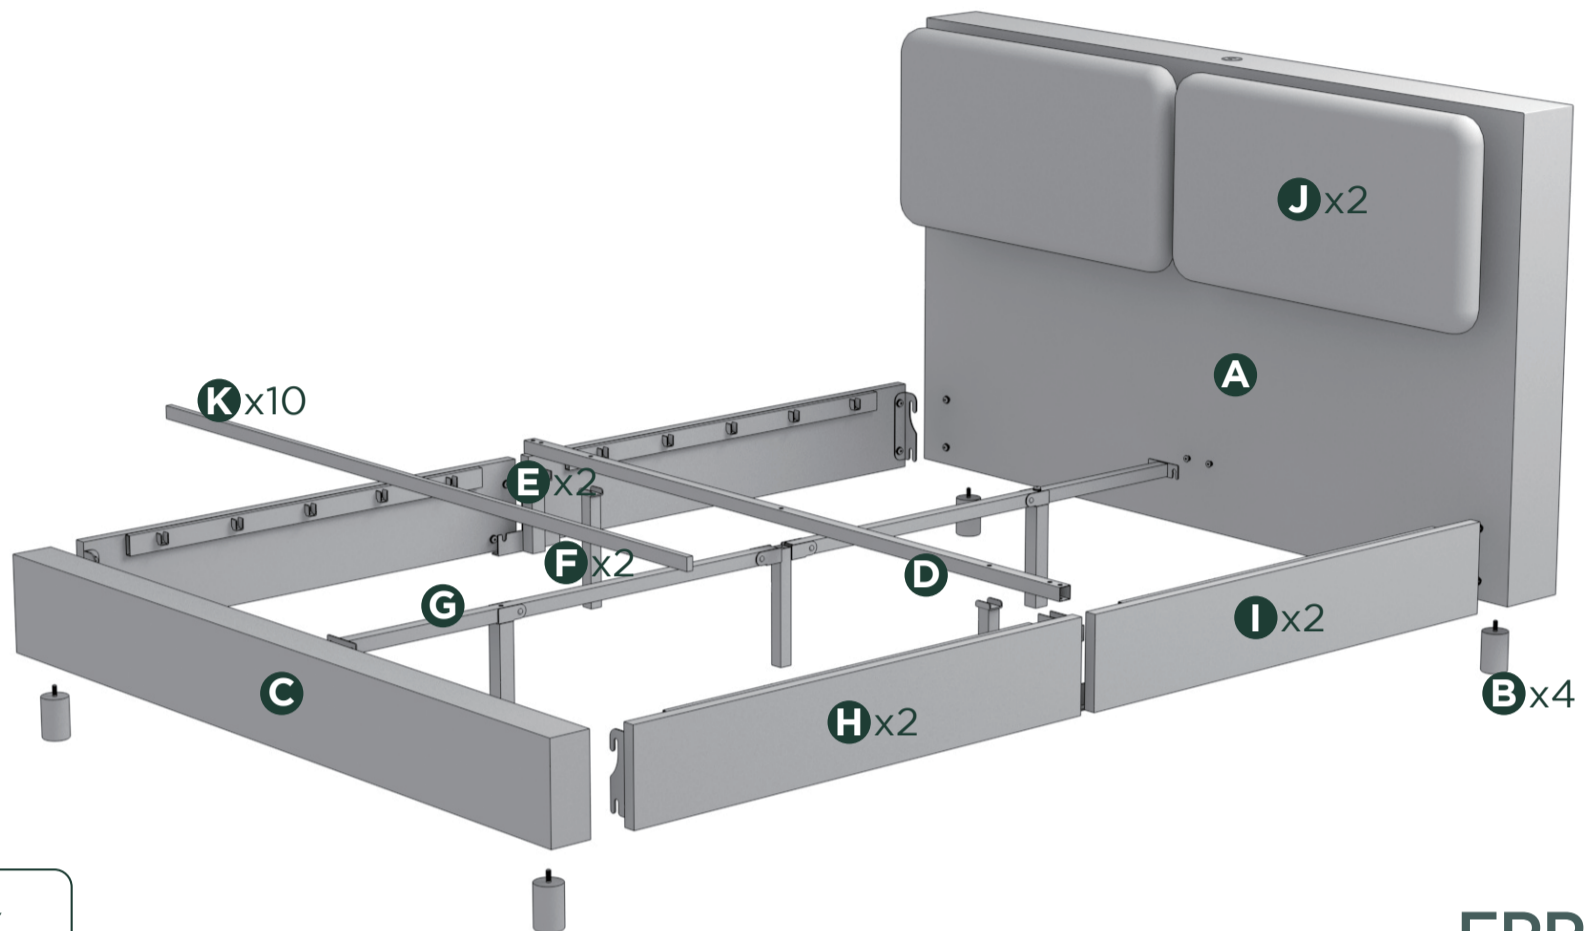

Easy as 1-2-3 Assembly Instruction

Numbers must Match for Secure Assembly

FPPTC-2

Components

Return Policy

ZINUS believes you will absolutely love your new addition to your home, but if for some reason you want to return the product, please contact us directly before you decide to return your product to the retailer. Our Customer Service organization can answer most concerns and can assist you with any questions you may have about your new product.

8

9

10

11

12

13

14

15

16

17

Adjust the tilt of your headboard using one of four convenient grooves behind the tufted cushions for optimal support.

18

To release the tilted headboard, lift it out of its groove and return it to its original position.