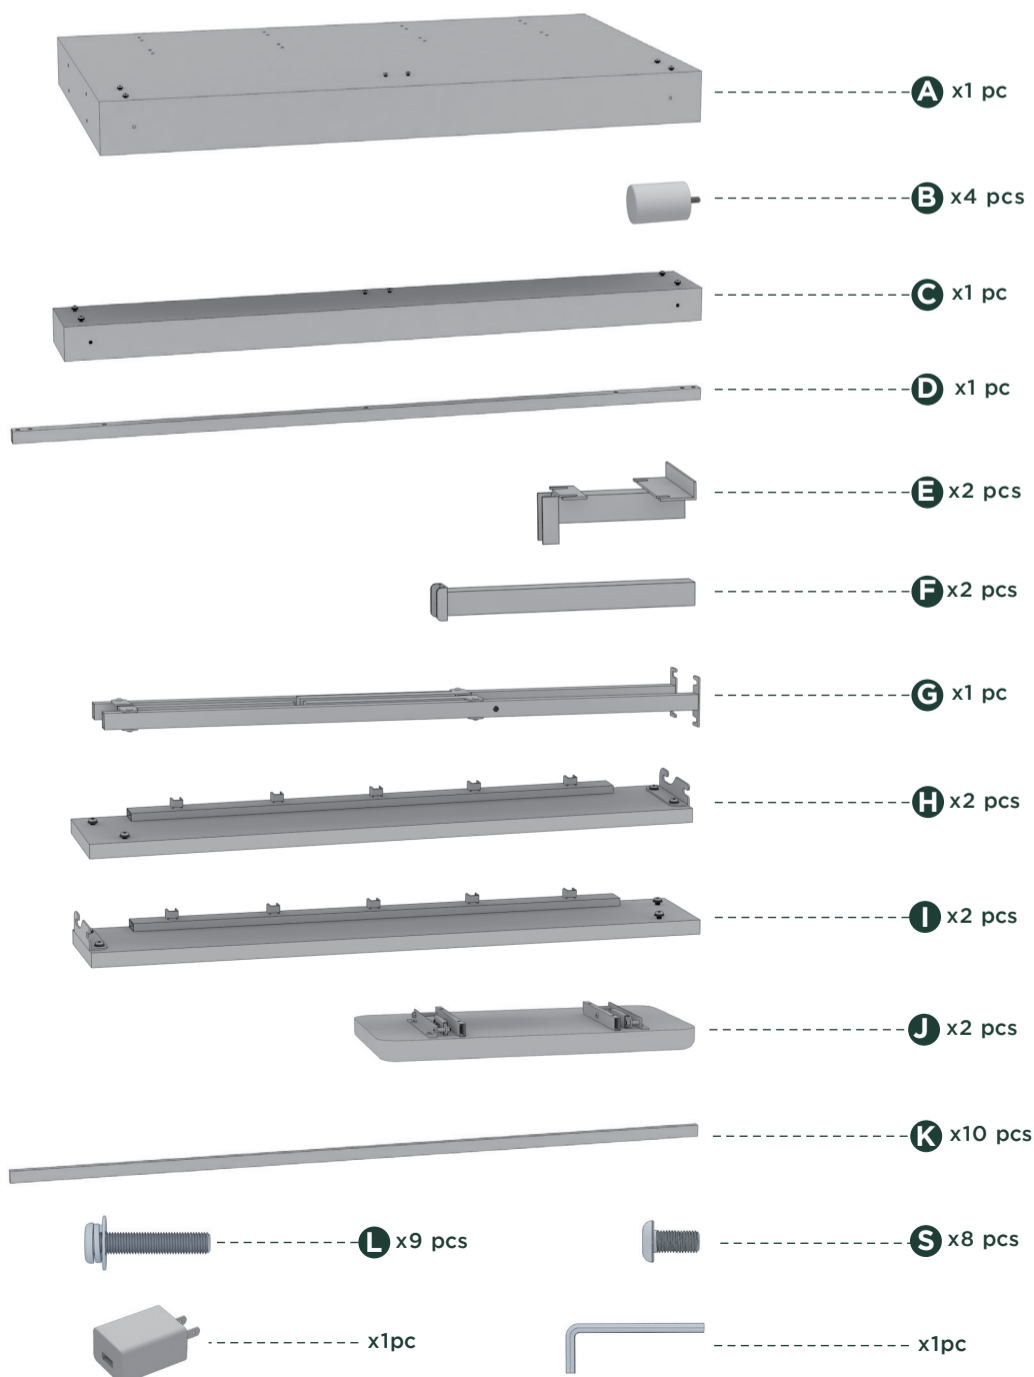

Easy as 1-2-3 Assembly Instruction

Numbers must Match for Secure Assembly

FPPTC-2

Components

Return Policy

ZINUS believes you will absolutely love your new addition to your home, but if for some reason you want to return the product, please contact us directly before you decide to return your product to the retailer. Our Customer Service organization can answer most concerns and can assist you with any questions you may have about your new product.

8

9

10

11

12

13

14

15

16

17

Adjust the tilt of your headboard using one of four convenient grooves behind the tufted cushions for optimal support.

18

To release the tilted headboard, lift it out of its groove and return it to its original position.