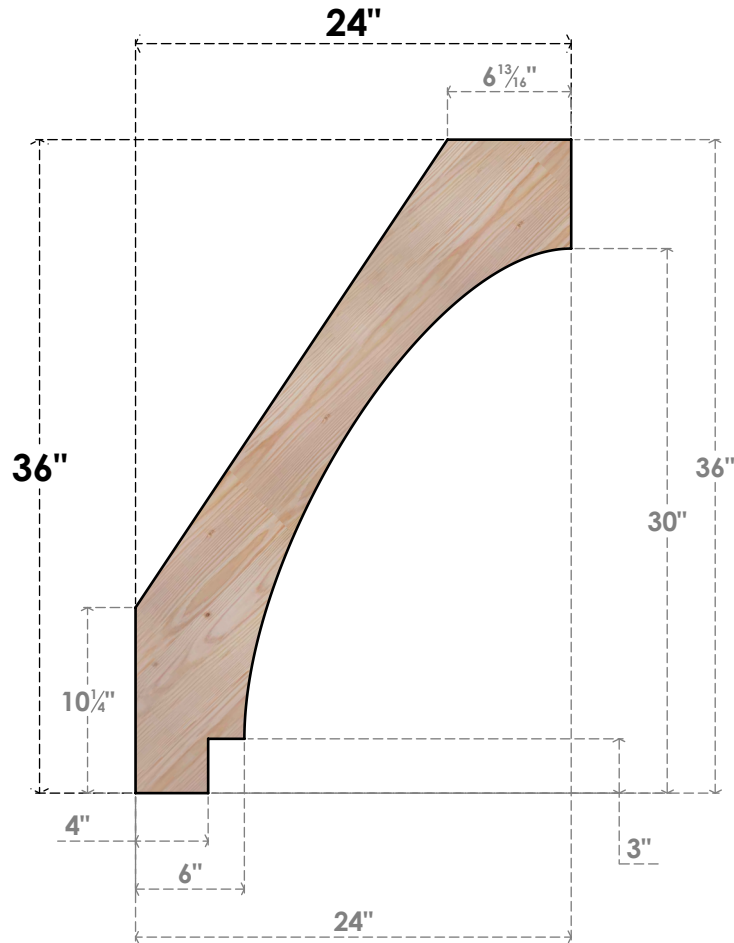

BRC06X24X36IMP00SDF

5 1/2"W X 24"D X 36"H IMPERIAL SMOOTH BRACE, DOUGLAS FIR

SIDE

FRONT

EKENA MILLWORK
 2300 WEST MAIN ST.
 CLARKSVILLE, TX 75426
 TOLL FREE: 866-607-0453
 WWW.EKENAMILLWORK.COM

NOTES

1. INSTALLATION TO BE COMPLETED IN ACCORDANCE WITH MANUFACTURER'S SPECIFICATIONS.
2. DRAWING MAY NOT BE TO SCALE
3. THIS DRAWING IS INTENDED FOR DESIGN AND PLANNING PURPOSES ONLY.
4. ALL INFORMATION CONTAINED HEREIN WAS CURRENT AT THE TIME OF DEVELOPMENT BUT MUST BE REVIEWED AND APPROVED BY THE PRODUCT MANUFACTURER TO BE CONSIDERED ACCURATE.
5. PRODUCTS ARE NOT KILN DRIED. THIS ITEM IS UNIQUE AND WILL CONTAIN THE NATURAL VARIATIONS THAT THE WOOD SPECIES OFFERS. THIS MAY RESULT IN VARIATIONS UP TO 1/4"