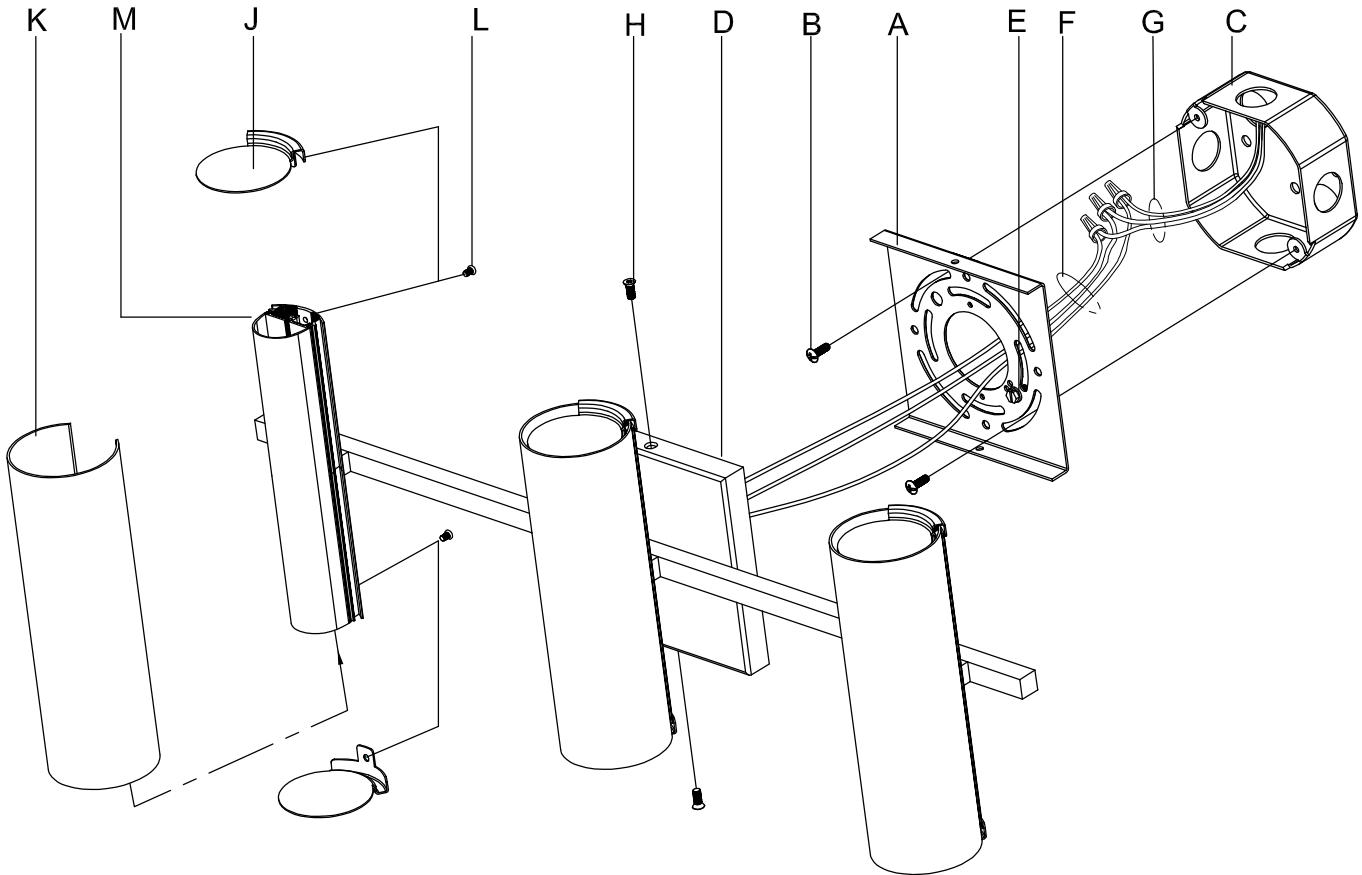

Assembly & Installation Instructions

CAUTION: Read instructions carefully and turn electricity off at main circuit breaker panel before beginning installation.

*****

WARNING - If any Special Control Devices are used with this Fixture, Follow the Instructions Carefully to assure full compliance with N.E.C. requirements. If there are any questions, contact a Qualified Electrical Contractor.

WARNING - This product contains chemicals known to the State of California to cause cancer, birth defects and /or other reproductive harm. Thoroughly wash hands after installing, handling, cleaning, or otherwise touching this product.

CAUTION - All glass is fragile, use care when handling Glass component(s) and or Lamp(s).

*****

CANOPY MOUNTING & WIRE CONNECTION ASSEMBLY STEPS:

1. K → M
2. J, L → M
3. E → A
4. B, A → C
5. F → G
6. D, H → A

B, C & G
(NOT FURNISHED)
(NO INCLUIDA)
(NON FOURNIE)