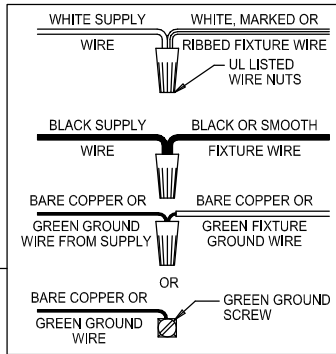

Assembly & Installation Instructions

CAUTION: Read instructions carefully and turn electricity off at main circuit breaker panel before beginning installation.

WARNING - If any Special Control Devices are used with this Fixture, Follow the Instructions Carefully to assure full compliance with N.E.C. requirements. If there are any questions, contact a Qualified Electrical Contractor.

CAUTION - All glass is fragile, use care when handling Glass component(s) and or Lamp(s).

CANOPY MOUNTING & WIRE CONNECTION ASSEMBLY STEPS:

1. K → M
2. J, L → M
3. E → A
4. B, A → C
5. F → G
6. D, H → A