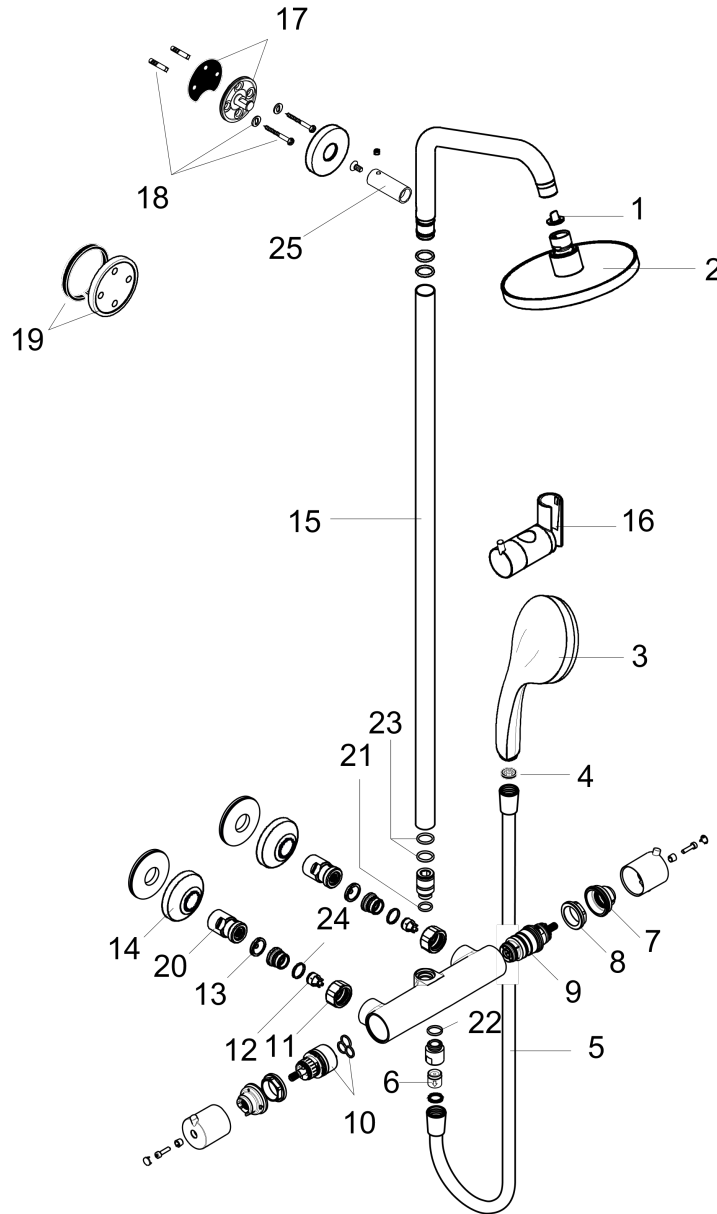

Croma
Showerpipe 150 1-Jet, 2.0 GPM
 Finishes : **chrome** Part no. : **27169001**

Description

Features

- spray type overhead shower: RainAir
- Flow: 2.0 GPM (7.6 L/Min)
- flow rate of hand shower at 3 bar: 1.8 GPM (6.8 L/Min)
- Height-adjustable hand shower holder
- Anti-scald 100° safety stop
- Integrated volume control/diverter for 2 functions
- Outlets may not be operated simultaneously
- Exposed installation
- Thermostatic cartridge

Item details

List Price \$ 1,052.00

Technology

Compliance

Product image

Scale drawing

Croma
Showerpipe 150 1-Jet, 2.0 GPM
 Finishes : **chrome** Part no. : **27169001**

Exploded drawing

Year of production: >07/12

Croma
Showerpipe 150 1-Jet, 2.0 GPM
 Finishes : **chrome** Part no. : **27169001**

Spare parts list

Year of production: >07/12

Pos.	Description	Part no.	Price	PU
1	filter packing	88649000	-	1
2	head shower	04342000	-	1
3	handshower	04083000	-	1
4	filter packing	94246000	-	1
5	shower hose 1,60 m	28276003	-	1
6	non return valve	97980000	-	1
7	safety set for temperature control	98916000	-	1
8	nut	98913000	-	1
9	thermostat cartridge	98282001	-	1
10	shut off unit with selector	98283000	-	1
11	set of nuts	96157000	-	1
12	non return valve	96737000	-	1
13	filter packing	96922000	-	1
14	escutcheon	98340000	-	1
15	pipe 1450 mm	96770000	-	1
16	support, assy	97651000	-	1
17	mounting set	96179000	-	1
18	wall flange	95688000	-	1
19	tile-matching-disk 7 mm	95239000	-	1
20	isolation valve	98341000	-	1
21	O-ring 12x2	98214000	-	1
22	O-ring 14x2	98129000	-	1
23	O-ring 15x2,5	98131000	-	1
24	O-ring 17x1,5	98137000	-	1
25	sleeve	92166000	-	1
a	shower arm	95137000	-	1
b	handle	98915000	-	1
c	escutcheon Ø 60 mm	95692000	-	1
d	pushbutton	92848000	-	1