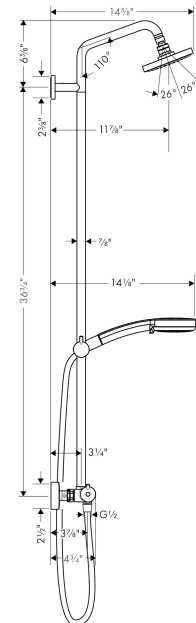

Croma
Showerpipe 150 1-Jet, 2.0 GPM
 Finishes : **chrome** Part no. : **27169001**

Description

Features

- spray type overhead shower: RainAir
- Flow: 2.0 GPM (7.6 L/Min)
- flow rate of hand shower at 3 bar: 1.8 GPM (6.8 L/Min)
- Height-adjustable hand shower holder
- Anti-scald 100° safety stop
- Integrated volume control/diverter for 2 functions
- Outlets may not be operated simultaneously
- Exposed installation
- Thermostatic cartridge

Item details

List Price \$ 1,052.00

Technology

Compliance

Product image

Scale drawing

Croma
Showerpipe 150 1-Jet, 2.0 GPM
 Finishes : **chrome** Part no. : **27169001**

Exploded drawing

Year of production: >07/12

Croma
Showerpipe 150 1-Jet, 2.0 GPM
 Finishes : **chrome** Part no. : **27169001**

Spare parts list

Year of production: >07/12

Pos.	Description	Part no.	Price	PU
1	filter packing	88649000	-	1
2	head shower	04342000	-	1
3	handshower	04083000	-	1
4	filter packing	94246000	-	1
5	shower hose 1,60 m	28276003	-	1
6	non return valve	97980000	-	1
7	safety set for temperature control	98916000	-	1
8	nut	98913000	-	1
9	thermostat cartridge	98282001	-	1
10	shut off unit with selector	98283000	-	1
11	set of nuts	96157000	-	1
12	non return valve	96737000	-	1
13	filter packing	96922000	-	1
14	escutcheon	98340000	-	1
15	pipe 1450 mm	96770000	-	1
16	support, assy	97651000	-	1
17	mounting set	96179000	-	1
18	wall flange	95688000	-	1
19	tile-matching-disk 7 mm	95239000	-	1
20	isolation valve	98341000	-	1
21	O-ring 12x2	98214000	-	1
22	O-ring 14x2	98129000	-	1
23	O-ring 15x2,5	98131000	-	1
24	O-ring 17x1,5	98137000	-	1
25	sleeve	92166000	-	1
a	shower arm	95137000	-	1
b	handle	98915000	-	1
c	escutcheon Ø 60 mm	95692000	-	1
d	pushbutton	92848000	-	1