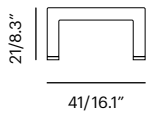

Seat Cushion Half

Seat Cushion Full

2019-20 Price List
MSRP

Collection		Item	SKU	Materials	Unit Price		
Configuration 1		L Pillow 81 x 79 x 30 cm COM: 3.00 sqm	ps-lp-g2	Fabric G2	315,00		
			ps-lp-g3	Fabric G3	405,00		
			ps-lp-g4	Fabric G4	500,00		
			ps-lp-g5	Fabric G5	569,00		
			ps-lp-qdf	QDF foam only	150,00		
							
		Pillow 450 Dacron 45 cm x 45 cm COM: 0.60 sqm	p-450-g2	Fabric G2	90,00		
			p-450-g3	Fabric G3	95,00		
			p-450-g4	Fabric G4	105,00		
			p-450-g5	Fabric G5	120,00		
			p-450	Pillow filler only	40,00		
		Pillow 425 (Decor) 45 x 25 cm COM: 0.50 sqm	p-425-g2	Fabric G2	60,00		
			p-425-g3	Fabric G3	75,00		
			p-425-g4	Fabric G4	95,00		
			p-425-g5	Fabric G5	108,00		
ps-425	Pillow filler only		35,00				

Config 1A

2 x L Pillow
1 x Seat Cushion Full

Config 1B

1 x Seat Cushion Full
1 x L Pillow

Config 1C

1 x Seat Cushion Half
1 x L Pillow

Config 1D

1 x Seat Cushion Full
1 x Back Pillow

2019-20 Price List
MSRP

Collection	Description	SKU	Materials	Unit Price	
Configuration 2	2 x Platform 308 x 208 x 35 cm	ps-scl - lbs/2.75 m ³	Frame Color Teak Wood	7050,00	
	2 x Platform 2 x L Pillow 1 x Seat Cushion Half 1 x Seat Cushion Full 1 x Back Pillow		Frame Color Oak Wood	6850,00	
	Cushion Set For configuration 2	ps-cf2	Fabric G2 Fabric G3 Fabric G4 Fabric G5	2165,00 2659,00 3158,00 3575,00	

Pure Side T / -new Pure Coffee T For Pure Series	Pure Side Table 41 x 55 x 21 cm	ps-st 21.4lbs/0.17 m ³	Frame Color Teak Wood Oak Wood	720,00	
	Frame Options Available in 19 PC Colors				
	Pure Coffee Table 72 x 87 x 21 cm	ps-ct 60 lbs/0.10 m ³	Frame Color Teak Wood Oak Wood	1650,00	