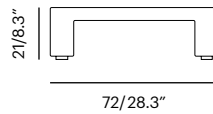

Pure Coffee T