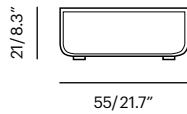

Pure Coffee T