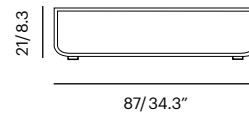

2019-20 Price List
MSRP

Collection	Description	SKU	Materials	Unit Price	
Configuration 2	2 x Platform 308 x 208 x 35 cm	ps-scl - lbs/2.75 m³	Frame Color Teak Wood	7050,00	
	2 x Platform 2 x L Pillow 1 x Seat Cushion Half 1 x Seat Cushion Full 1 x Back Pillow		Frame Color Oak Wood	6850,00	
	Cushion Set For configuration 2	ps-cf2	Fabric G2 Fabric G3 Fabric G4 Fabric G5	2165,00 2659,00 3158,00 3575,00	

Pure Side T / -new Pure Coffee T For Pure Series	Pure Side Table 41 x 55 x 21 cm	ps-st 21.4lbs/0.17 m³	Frame Color Teak Wood Oak Wood	720,00	
	Frame Options Available in 19 PC Colors				
	Pure Coffee Table 72 x 87 x 21 cm	ps-ct 60 lbs/0.10 m³	Frame Color Teak Wood Oak Wood	1650,00