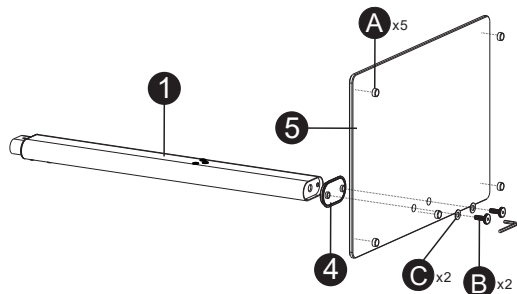

Easy to install

1