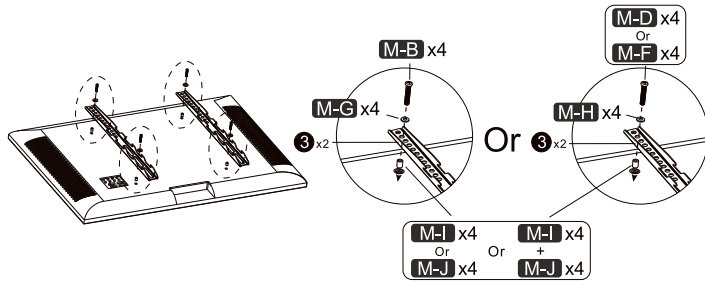

Easy to install

M-A x4  M4x14	M-B x4  M4x30	M-C x4  M6x14	M-D x4  M6x30	M-E x4  M8x20
M-F x4  M8x45	M-G x4  $\phi 12 \times \phi 5.2 \times 1$	M-H x4  $\phi 16 \times \phi 8.2 \times 1$	M-I x4  $\phi 15 \times \phi 8 \times 5$	M-J x4  $\phi 15 \times \phi 8 \times 15$

How to choose mounting screws for your TV

Choose the suitable length screws
 必要な長さのネジを選んでください。
 选择适用于您电视的螺丝

M4 M6 M8

Easy to install

Attach the TV Brackets

(a) For TVs of Flat-backed Panel

(b) For curved TVs

Easy to install

Attach the TV Brackets

(c) For TVs with Plug Socket in the Middle

(d) For TVs with different depths

Easy to install

1

2

Please hold the telescopic section with your hands to prevent it from falling down into the main section.