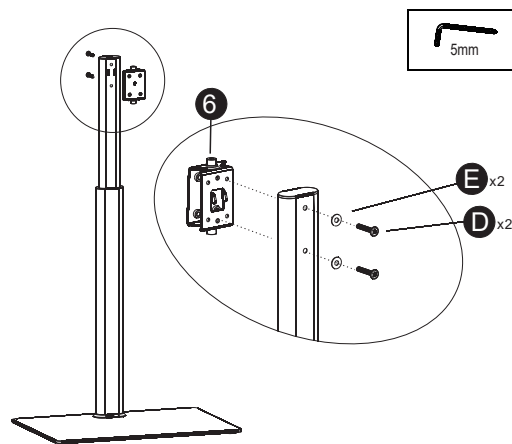

Easy to install

1

2

手で支柱の上部を握って、下部に落ちないようにご注意ください。

6

Easy to install

3

4

7