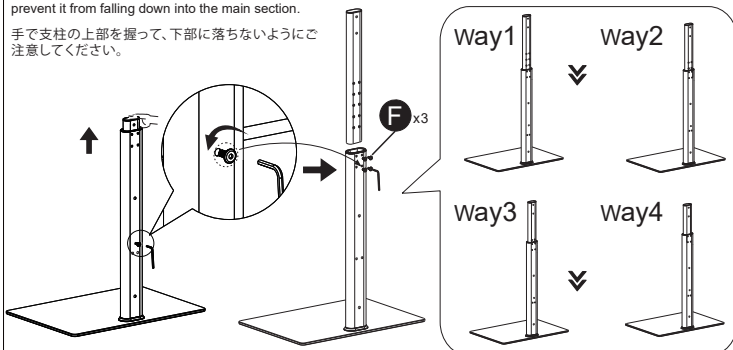

2

手で支柱の上部を握って、下部に落ちないようにご注意ください。

6

Easy to install

3