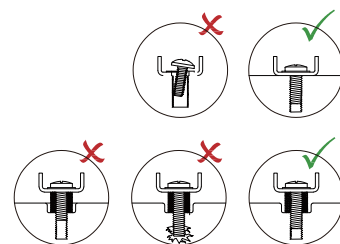

Easy to install

M-A x4  M4x14	M-B x4  M4x30	M-C x4  M6x14	M-D x4  M6x30	M-E x4  M8x20
M-F x4  M8x45	M-G x4  $\phi 12 \times \phi 5.2 \times 1$	M-H x4  $\phi 16 \times \phi 8.2 \times 1$	M-I x4  $\phi 15 \times \phi 8 \times 5$	M-J x4  $\phi 15 \times \phi 8 \times 15$

How to choose mounting screws for your TV

Choose the suitable length screws
 必要な長さのネジを選んでください。
 选择适用于您电视的螺丝

M4 M6 M8

Easy to install

Attach the TV Brackets

(a) For TVs of Flat-backed Panel

(b) For curved TVs

Easy to install

Attach the TV Brackets

(c) For TVs with Plug Socket in the Middle

(d) For TVs with different depths

Easy to install

1

2

Please hold the telescopic section with your hands to prevent it from falling down into the main section.