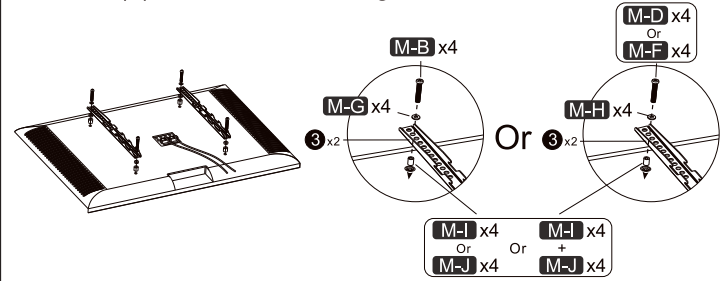

Easy to install

M-A x4  M4x14	M-B x4  M4x30	M-C x4  M6x14	M-D x4  M6x30	M-E x4  M8x20
M-F x4  M8x45	M-G x4  $\phi 12 \times \phi 5.2 \times 1$	M-H x4  $\phi 16 \times \phi 8.2 \times 1$	M-I x4  $\phi 15 \times \phi 8 \times 5$	M-J x4  $\phi 15 \times \phi 8 \times 15$

How to choose mounting screws for your TV

Choose the suitable length screws
 必要な長さのネジを選んでください。
 选择适用于您电视的螺丝

M4 M6 M8

Easy to install

Attach the TV Brackets

(a) For TVs of Flat-backed Panel

(b) For curved TVs

Easy to install

Attach the TV Brackets

(c) For TVs with Plug Socket in the Middle

(d) For TVs with different depths

Easy to install

1

2

Please hold the telescopic section with your hands to prevent it from falling down into the main section.