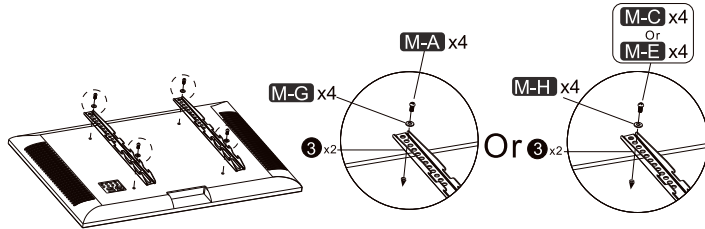

Easy to install

M-A x4  M4x14	M-B x4  M4x30	M-C x4  M6x14	M-D x4  M6x30	M-E x4  M8x20
M-F x4  M8x45	M-G x4  $\phi 12 \times \phi 5.2 \times 1$	M-H x4  $\phi 16 \times \phi 8.2 \times 1$	M-I x4  $\phi 15 \times \phi 8 \times 5$	M-J x4  $\phi 15 \times \phi 8 \times 15$

How to choose mounting screws for your TV

Choose the suitable length screws
 必要な長さのネジを選んでください。
 选择适用于您电视的螺丝

M4 M6 M8

Easy to install

Attach the TV Brackets

(a) For TVs of Flat-backed Panel

(b) For curved TVs

Easy to install

Attach the TV Brackets

(c) For TVs with Plug Socket in the Middle

(d) For TVs with different depths

Easy to install

1

2

Please hold the telescopic section with your hands to prevent it from falling down into the main section.