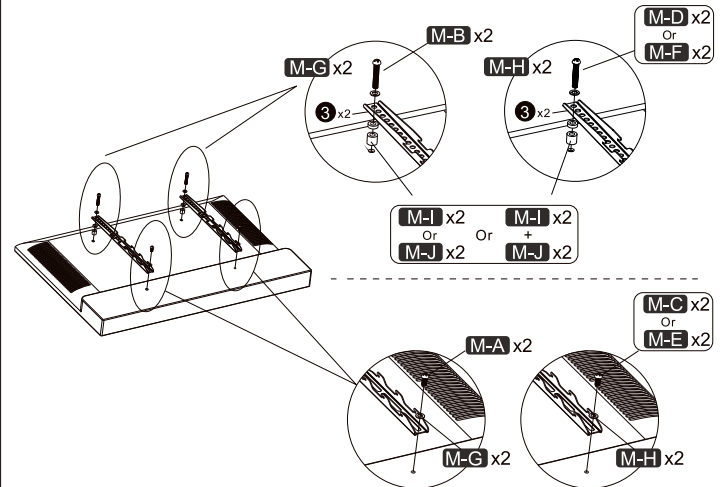

Easy to install

M-A x4  M4x14	M-B x4  M4x30	M-C x4  M6x14	M-D x4  M6x30	M-E x4  M8x20
M-F x4  M8x45	M-G x4  $\phi 12 \times \phi 5.2 \times 1$	M-H x4  $\phi 16 \times \phi 8.2 \times 1$	M-I x4  $\phi 15 \times \phi 8 \times 5$	M-J x4  $\phi 15 \times \phi 8 \times 15$

How to choose mounting screws for your TV

Choose the suitable length screws
 必要な長さのネジを選んでください。
 选择适用于您电视的螺丝

M4 M6 M8

Easy to install

Attach the TV Brackets

(a) For TVs of Flat-backed Panel

(b) For curved TVs

Easy to install

Attach the TV Brackets

(c) For TVs with Plug Socket in the Middle

(d) For TVs with different depths

Easy to install

1

2

Please hold the telescopic section with your hands to prevent it from falling down into the main section.