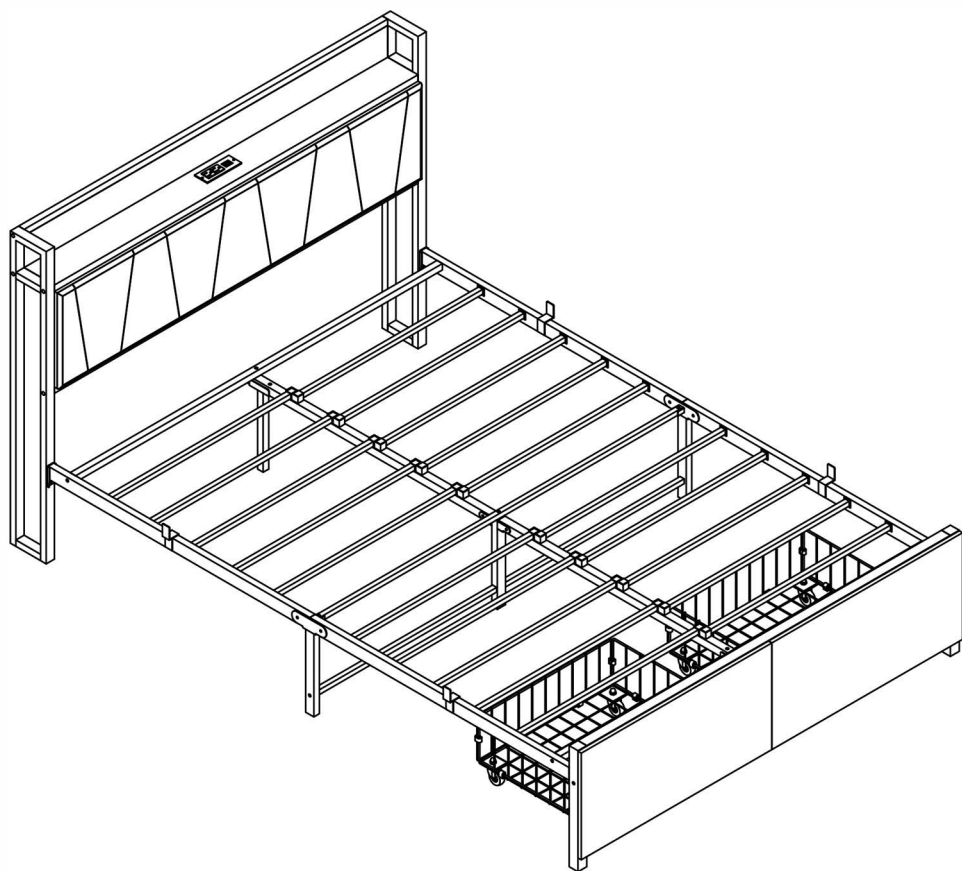

ASSEMBLY INSTRUCTION

WARRANTY:

We stand behind our products & service with confidence! If parts damaged or missing please feel free to contact us for a FREE REPLACEMENT.

We warranty this product to be free from defects in materials. This warranty covers one year from the date of original purchase.

NOTES:

- The item is only intended to be used indoors. The product must be assembled and used in accordance with the provisions of the manual.
- It is recommended that assembly is undertaken by about 2 adults. Please read assembly instructions before assembly and strictly adhere to each step outlined. Estimated assembly time is 30 minutes.

WARNING:

- **WARNING FOR YOUNG CHILDREN** - This product contains small components, please ensure that they are kept away from small children while assembling.

If you have any questions, pls contact us via "Contact Seller" in your order profile.