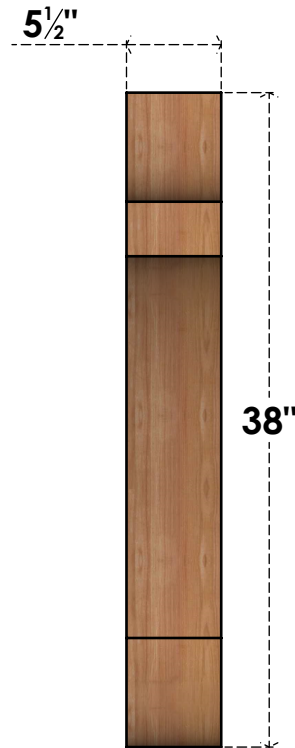

# BRC06X26X38OLY00SWR

5 1/2"W X 26"D X 38"H OLYMPIC SMOOTH BRACE, WESTERN RED CEDAR

EKENA MILLWORK  
 2300 WEST MAIN ST.  
 CLARKSVILLE, TX 75426  
 TOLL FREE: 866-607-0453  
 WWW.EKENAMILLWORK.COM

### NOTES

1. INSTALLATION TO BE COMPLETED IN ACCORDANCE WITH MANUFACTURER'S SPECIFICATIONS.
2. DRAWING MAY NOT BE TO SCALE
3. THIS DRAWING IS INTENDED FOR DESIGN AND PLANNING PURPOSES ONLY.
4. ALL INFORMATION CONTAINED HEREIN WAS CURRENT AT THE TIME OF DEVELOPMENT BUT MUST BE REVIEWED AND APPROVED BY THE PRODUCT MANUFACTURER TO BE CONSIDERED ACCURATE.
5. PRODUCTS ARE NOT KILN DRIED. THIS ITEM IS UNIQUE AND WILL CONTAIN THE NATURAL VARIATIONS THAT THE WOOD SPECIES OFFERS. THIS MAY RESULT IN VARIATIONS UP TO 1/4"