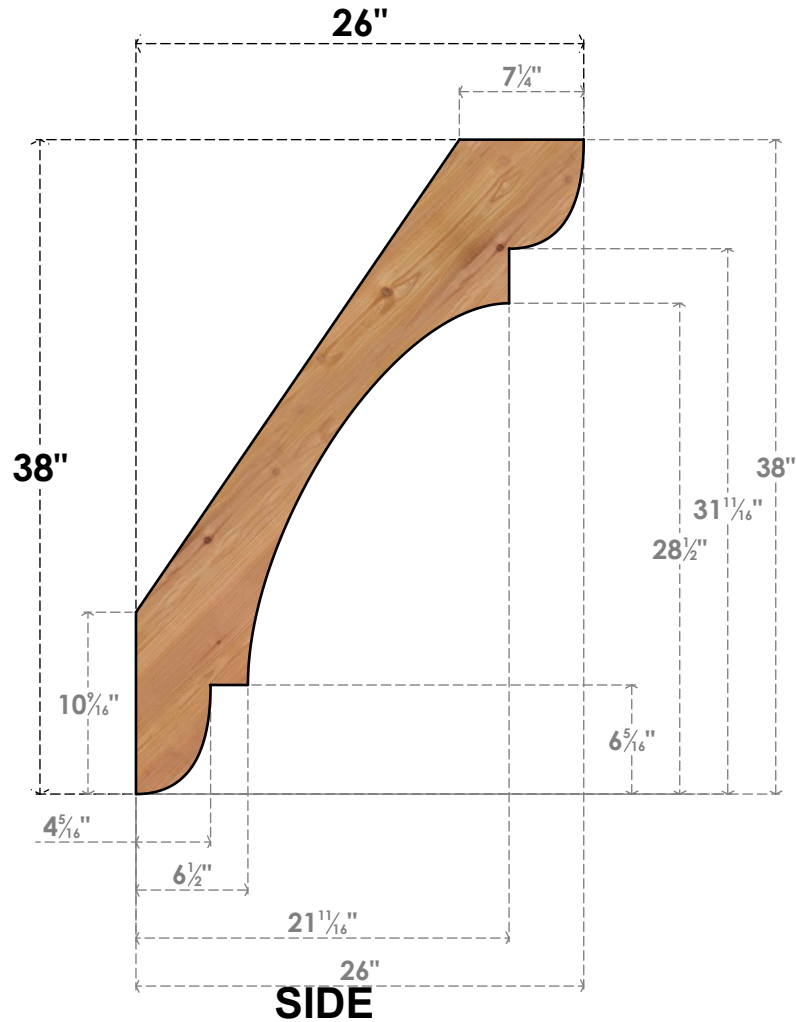

# BRC06X26X38OLY00SWR

5 1/2"W X 26"D X 38"H OLYMPIC SMOOTH BRACE, WESTERN RED CEDAR

EKENA MILLWORK  
 2300 WEST MAIN ST.  
 CLARKSVILLE, TX 75426  
 TOLL FREE: 866-607-0453  
 WWW.EKENAMILLWORK.COM

### NOTES

1. INSTALLATION TO BE COMPLETED IN ACCORDANCE WITH MANUFACTURER'S SPECIFICATIONS.
2. DRAWING MAY NOT BE TO SCALE
3. THIS DRAWING IS INTENDED FOR DESIGN AND PLANNING PURPOSES ONLY.
4. ALL INFORMATION CONTAINED HEREIN WAS CURRENT AT THE TIME OF DEVELOPMENT BUT MUST BE REVIEWED AND APPROVED BY THE PRODUCT MANUFACTURER TO BE CONSIDERED ACCURATE.
5. PRODUCTS ARE NOT KILN DRIED. THIS ITEM IS UNIQUE AND WILL CONTAIN THE NATURAL VARIATIONS THAT THE WOOD SPECIES OFFERS. THIS MAY RESULT IN VARIATIONS UP TO 1/4"