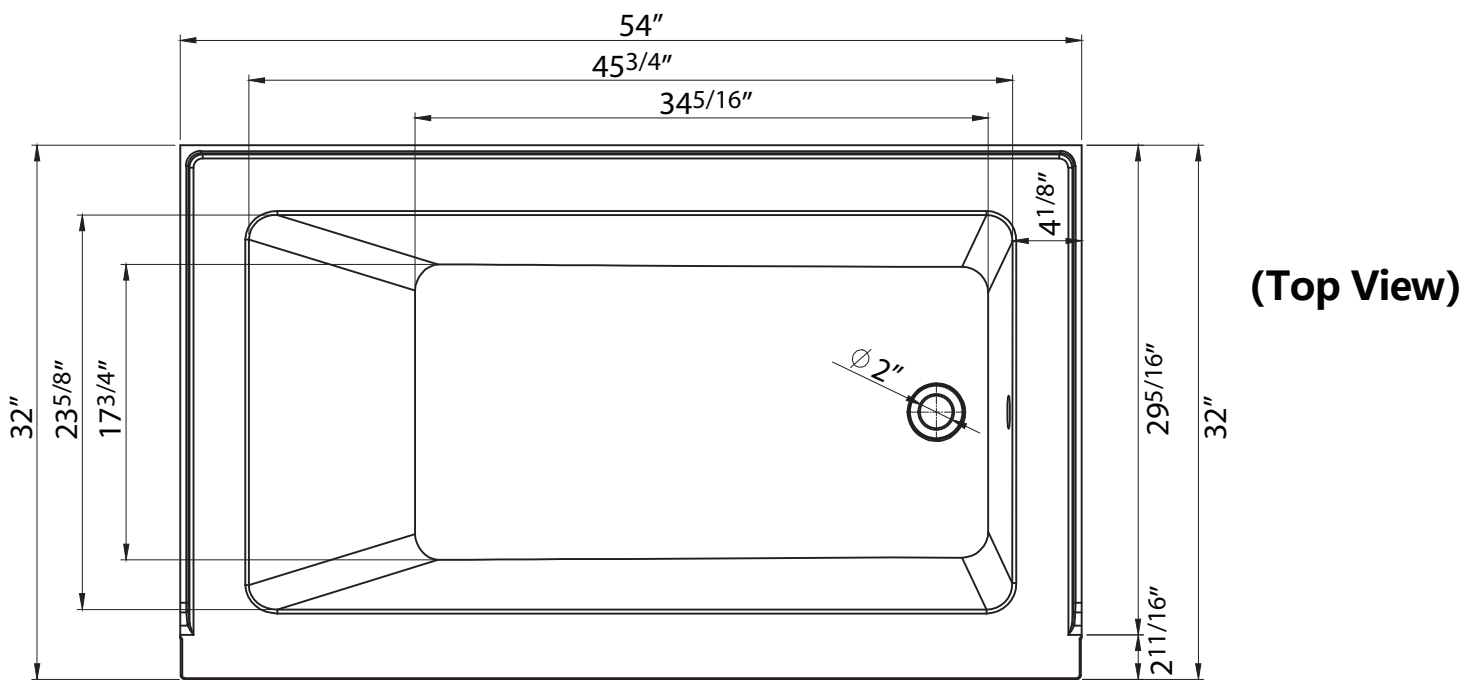

DIMENSION DETAILS

ACRYLIC BUILD-IN BATHTUB

MODEL No.ZTV704-5432-R

(Front View)

(Side View)