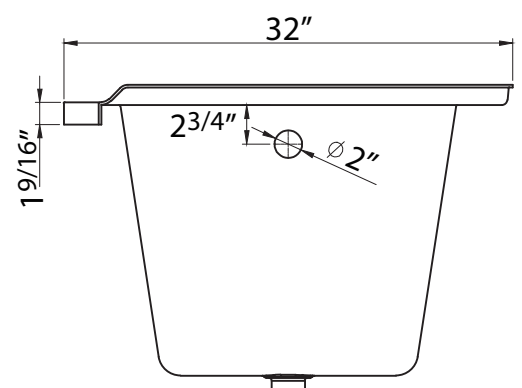

DIMENSION DETAILS

ACRYLIC BUILD-IN BATHTUB

MODEL No.ZTV704-5432-R

(Front View)

(Side View)