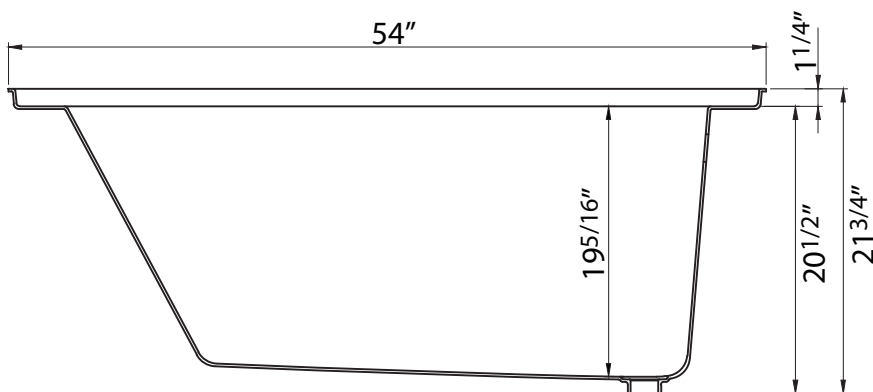

DIMENSION DETAILS

ACRYLIC BUILD-IN BATHTUB

MODEL No.ZTV704-5432-R

(Front View)

(Side View)