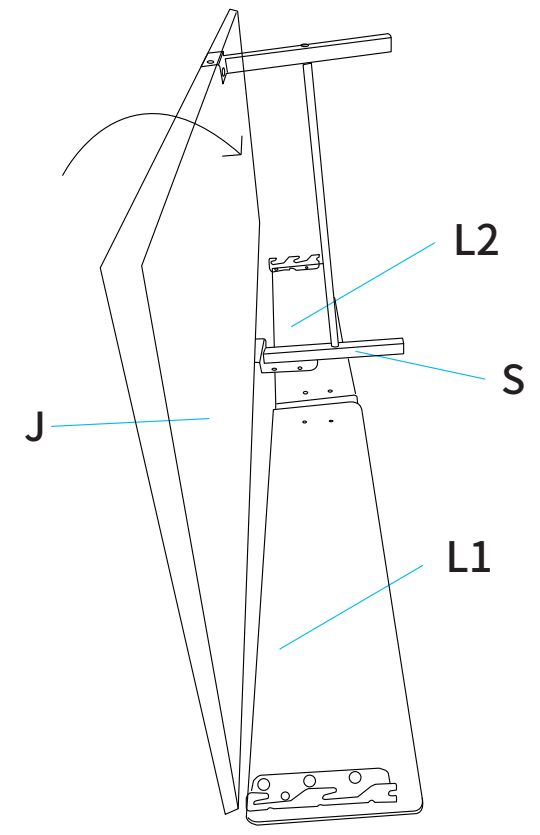

INSTALLATION GUIDE

SECTIONAL SOFA

PARTS LIST

PART	NO.	Qty.
	A1	2
	A2	2
	B	1
	C	1
	D	1
	E	4
	F	8
	G	4

PART	NO.	Qty.
	H1	1
	H2	1
	L1	1
	L2	1
	J	1
	K	3
	M1	1
	M2	1

PART	NO.	Qty.
	N	3
	O	1
	P	2
	Q	1
	R	1
	S	3
 M6×50	T1	2
 M6×25	T2	6

PART	NO.	Qty.
 M8×40	T3	2
 M6×18	T4	16
	U	8
	V	1
	W	8

OTTOMAN

SOFA

Tighten the pre-installed screws