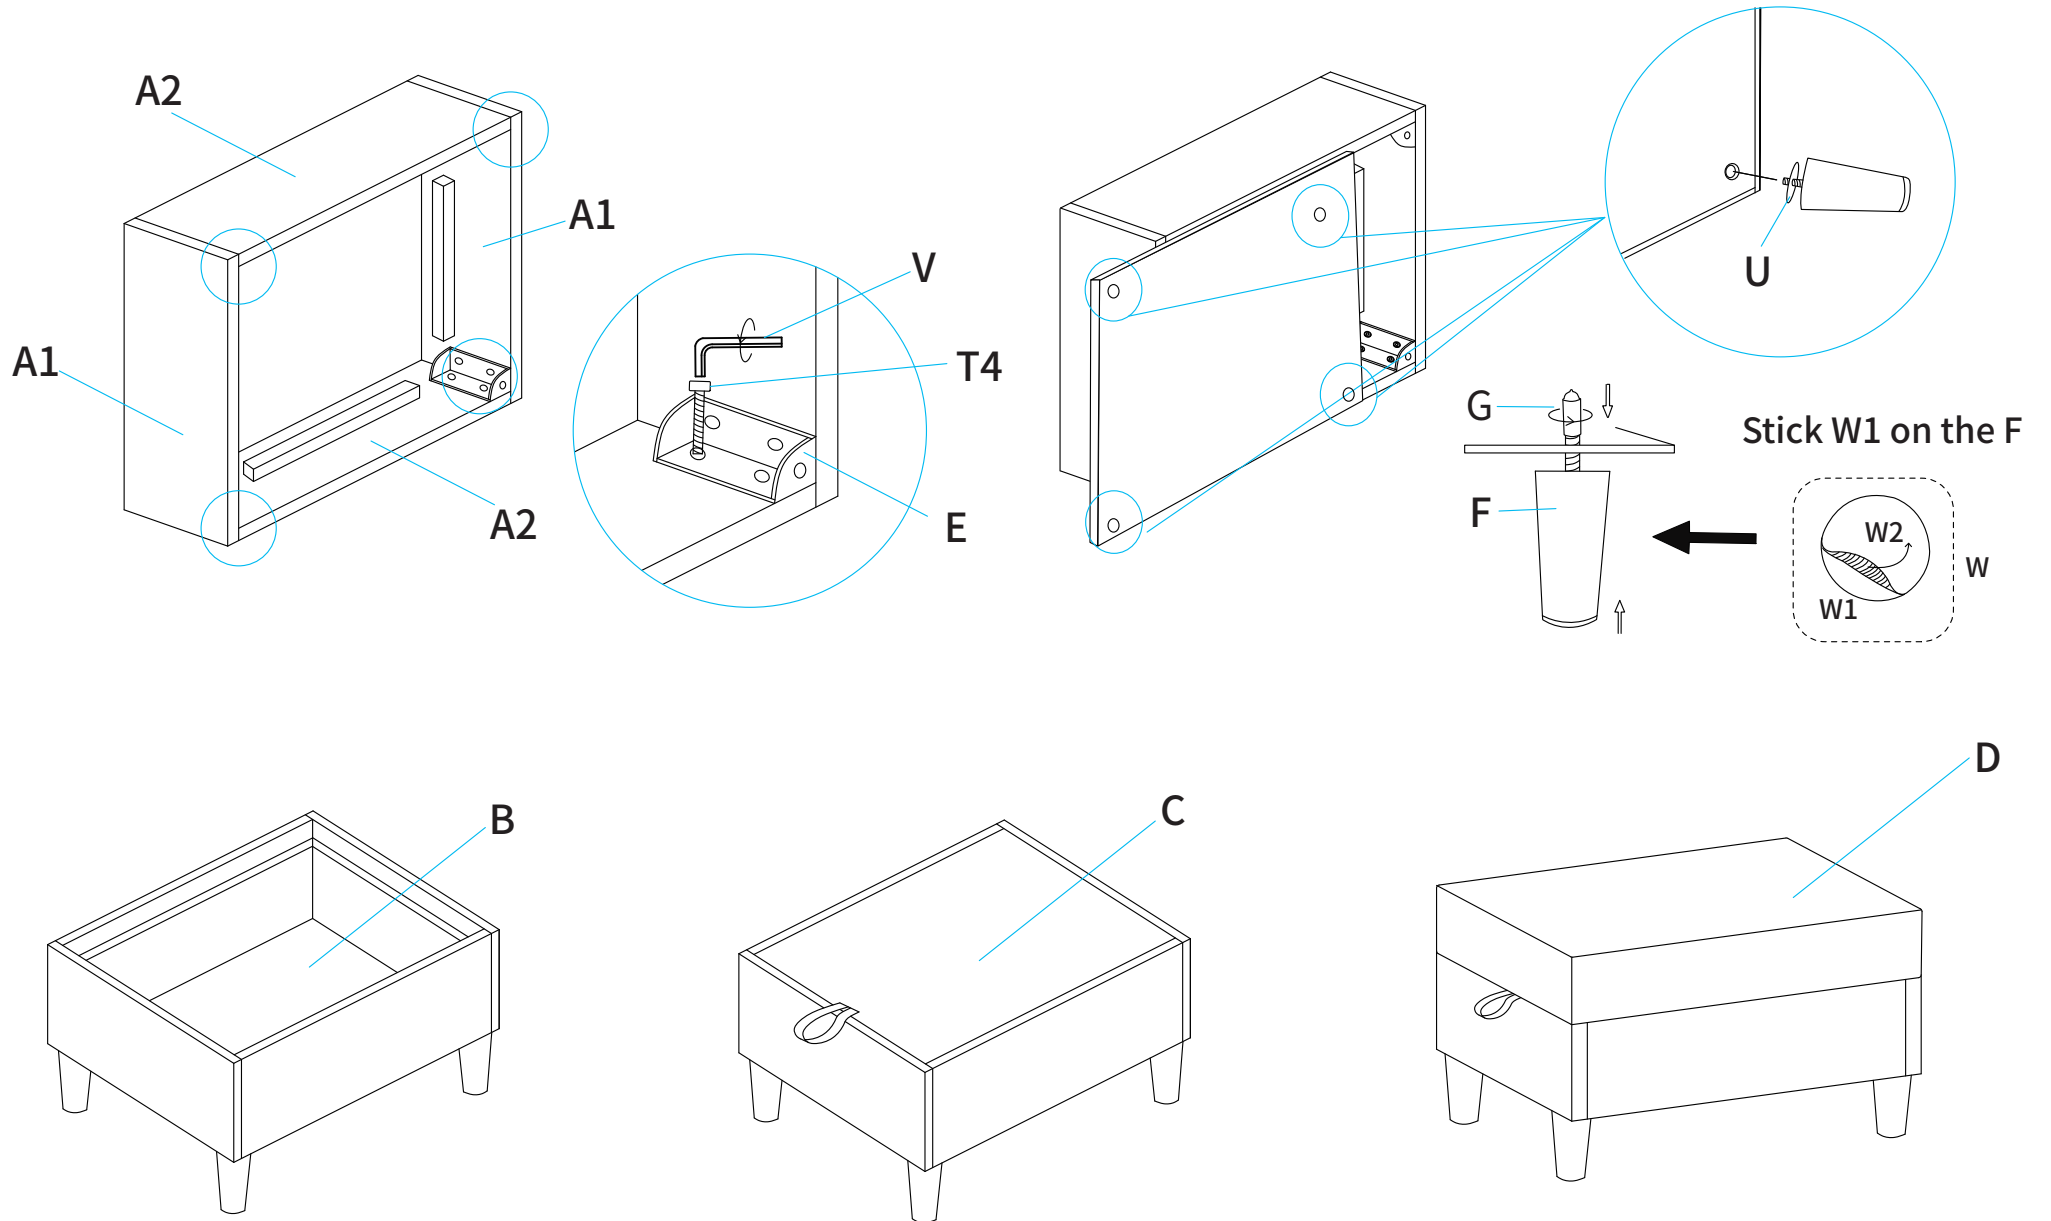

INSTALLATION GUIDE

SECTIONAL SOFA

PARTS LIST

PART	NO.	Qty.
	A1	2
	A2	2
	B	1
	C	1
	D	1
	E	4
	F	8
	G	4

PART	NO.	Qty.
	H1	1
	H2	1
	L1	1
	L2	1
	J	1
	K	3
	M1	1
	M2	1

PART	NO.	Qty.
	N	3
	O	1
	P	2
	Q	1
	R	1
	S	3
 M6×50	T1	2
 M6×25	T2	6

PART	NO.	Qty.
 M8×40	T3	2
 M6×18	T4	16
	U	8
	V	1
	W	8

OTTOMAN

SOFA

Tighten the pre-installed screws