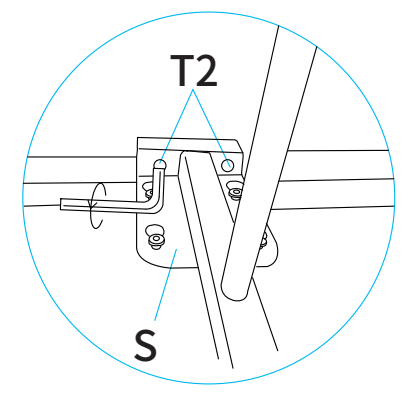

INSTALLATION GUIDE

SECTIONAL SOFA

PARTS LIST

PART	NO.	Qty.
	A1	2
	A2	2
	B	1
	C	1
	D	1
	E	4
	F	8
	G	4

PART	NO.	Qty.
	H1	1
	H2	1
	L1	1
	L2	1
	J	1
	K	3
	M1	1
	M2	1

PART	NO.	Qty.
	N	3
	O	1
	P	2
	Q	1
	R	1
	S	3
 M6×50	T1	2
 M6×25	T2	6

PART	NO.	Qty.
 M8×40	T3	2
 M6×18	T4	16
	U	8
	V	1
	W	8

OTTOMAN

SOFA

Tighten the pre-installed screws