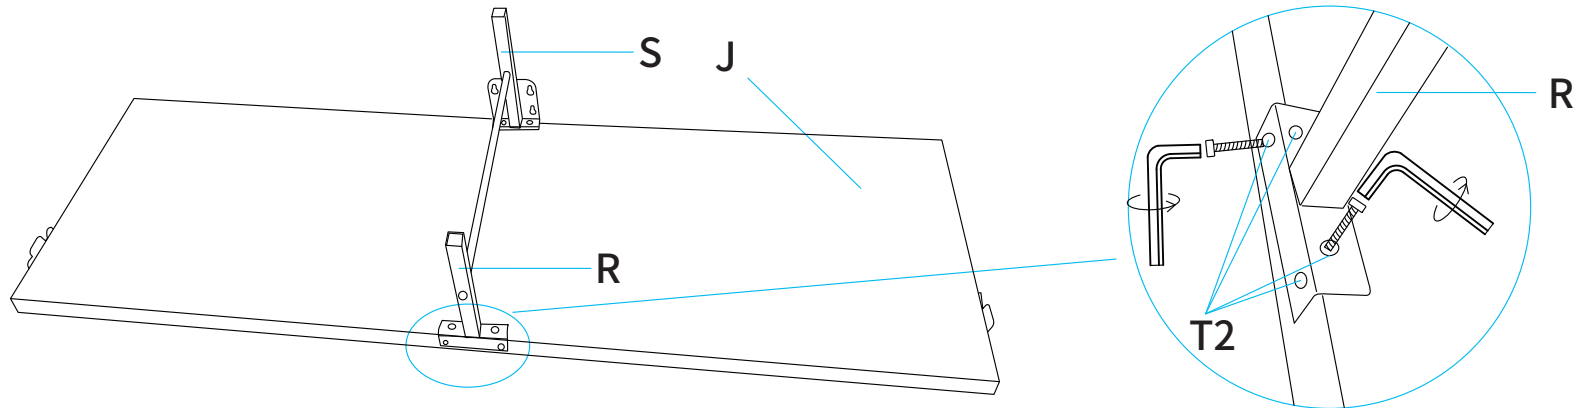

INSTALLATION GUIDE

SECTIONAL SOFA

PARTS LIST

PART	NO.	Qty.
	A1	2
	A2	2
	B	1
	C	1
	D	1
	E	4
	F	8
	G	4

PART	NO.	Qty.
	H1	1
	H2	1
	L1	1
	L2	1
	J	1
	K	3
	M1	1
	M2	1

PART	NO.	Qty.
	N	3
	O	1
	P	2
	Q	1
	R	1
	S	3
 M6×50	T1	2
 M6×25	T2	6

PART	NO.	Qty.
 M8×40	T3	2
 M6×18	T4	16
	U	8
	V	1
	W	8

OTTOMAN

SOFA

Tighten the pre-installed screws