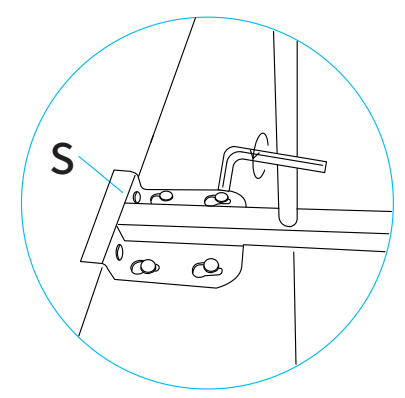

INSTALLATION GUIDE

SECTIONAL SOFA

PARTS LIST

PART	NO.	Qty.
	A1	2
	A2	2
	B	1
	C	1
	D	1
	E	4
	F	8
	G	4

PART	NO.	Qty.
	H1	1
	H2	1
	L1	1
	L2	1
	J	1
	K	3
	M1	1
	M2	1

PART	NO.	Qty.
	N	3
	O	1
	P	2
	Q	1
	R	1
	S	3
 M6×50	T1	2
 M6×25	T2	6

PART	NO.	Qty.
 M8×40	T3	2
 M6×18	T4	16
	U	8
	V	1
	W	8

OTTOMAN

SOFA

Tighten the pre-installed screws