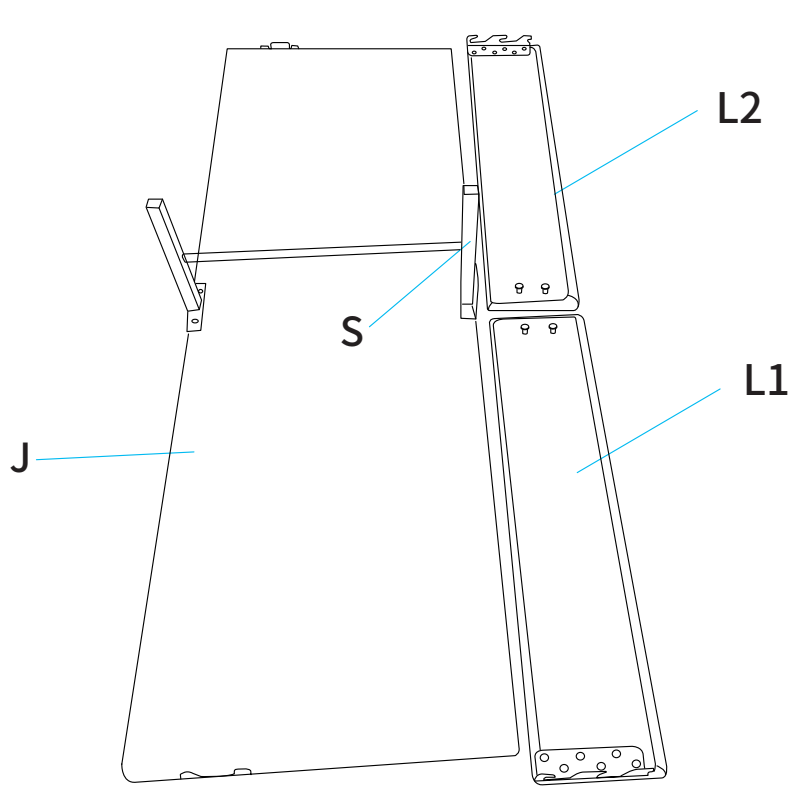

INSTALLATION GUIDE

SECTIONAL SOFA

PARTS LIST

PART	NO.	Qty.
	A1	2
	A2	2
	B	1
	C	1
	D	1
	E	4
	F	8
	G	4

PART	NO.	Qty.
	H1	1
	H2	1
	L1	1
	L2	1
	J	1
	K	3
	M1	1
	M2	1

PART	NO.	Qty.
	N	3
	O	1
	P	2
	Q	1
	R	1
	S	3
 M6×50	T1	2
 M6×25	T2	6

PART	NO.	Qty.
 M8×40	T3	2
 M6×18	T4	16
	U	8
	V	1
	W	8

OTTOMAN

SOFA

Tighten the pre-installed screws