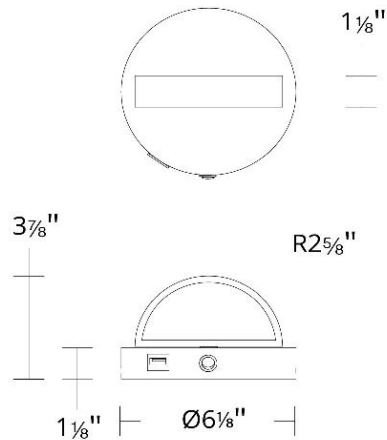

### SPECIFICATIONS

Color Temp:	3000K
Input:	120 VAC, 50/60Hz
CRI:	90
Dimming:	ELV: 100-10% , TRIAC: 100-5%
Rated Life:	50000 Hours
Mounting:	Can be mounted on wall in all orientations
Standards:	ETL, cETL, Title 24 JA8 Compliant Damp Location Listed
Construction:	Aluminum body, etched acrylic diffuser

### LINE DRAWING:

BL-47406