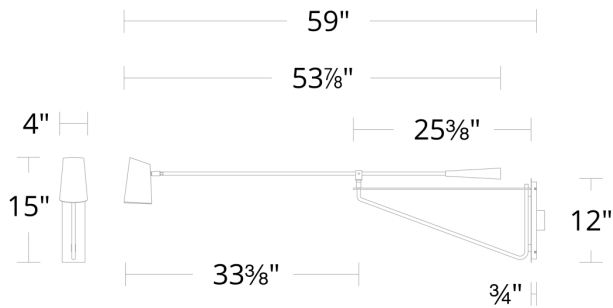

AVAILABLE FINISHES:

Stylus

PRODUCT DESCRIPTION

Functionality celebrating engineering. A striking silhouette that combines unique decorative elements, this large Mid-Century Modern adjustable reading light is perfect for illuminating niches in living areas and bedrooms in fine homes and boutique hotels.

FEATURES

- Driver installed within the Junction Box, driver dimension: 3.4" x 1.3" x 1.2"
- Fixed wall bracket
- Rotatable head and articulating arm
- Arm adjusts horizontally up to 330 degrees and vertically up to 45 degrees

SPECIFICATIONS

Rated Life	50000 Hours
Standards	ETL, cETL, Damp Location Listed, Title 24 JA8: 2019 Compliant
Input	120-277V, 50/60Hz
Driver Dimension	3.4" x 1.3" x 1.2"
Dimming	ELV, 0-10V, TRIAC
Color Temp	3000K
CRI	90
Construction	Steel construction

BL-24959

Model & Size	Color Temp	Finish	LED Watts	LED Lumens	Delivered Lumens
59"	3000K	BK/GO Black & Gold	12W	429	295