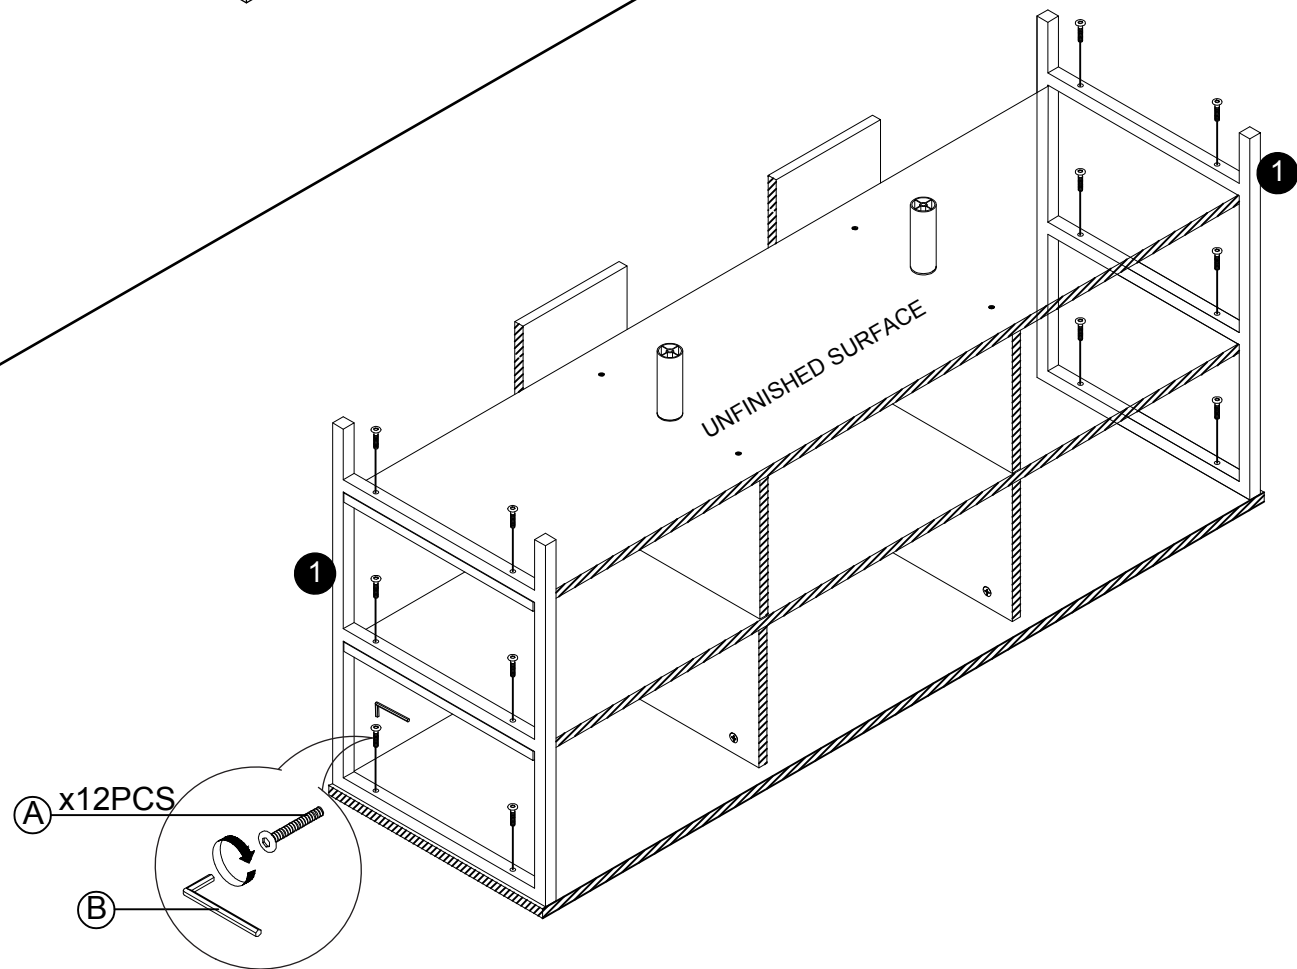

STEP 7

STEP 8

ASSEMBLY INSTRUCTIONS

BEFORE YOU BEGIN, PLEASE READ ASSEMBLY INSTRUCTION CAREFULLY, FOLLOW THEM STEP BY STEP.

STEP 1

STEP 2