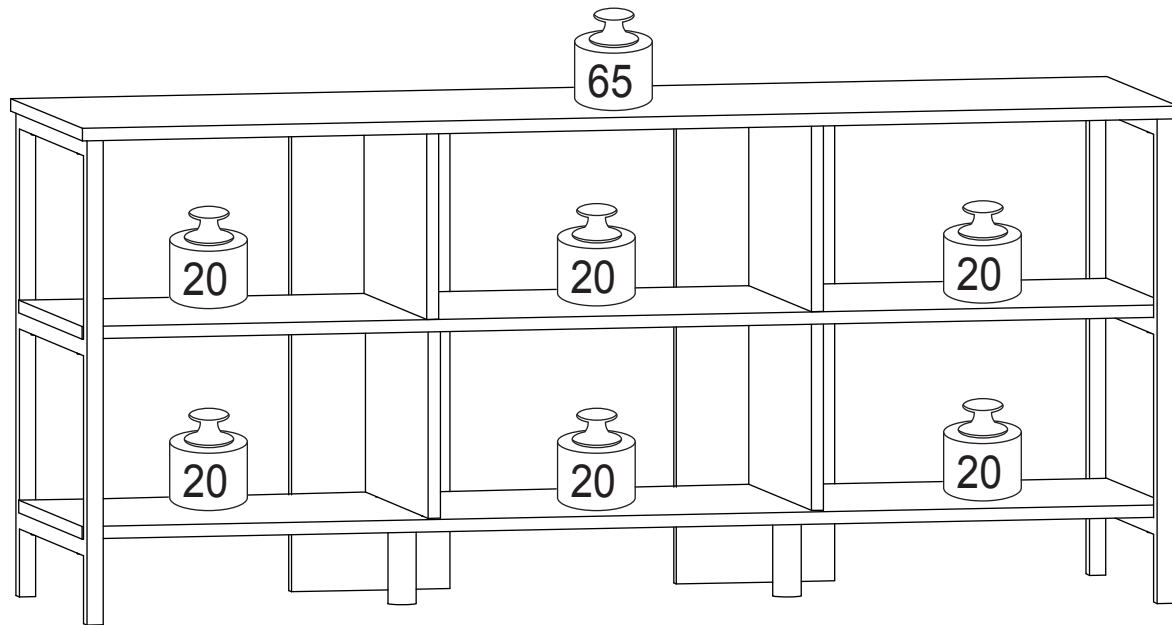

Recommended Maximum Weight

*Unit in Pound(lbs.)

WARNING:

>This unit has been designed to support the maximum loads shown. Exceeding these load limits could cause sagging, instability, product collapse, and/or serious injury.

>DO NOT allow children to climb on unit.

Assembly Instruction

Furinno Camnus Modern Living TV Stand
for TVs up to 60 Inch

MODEL : **20254**

00:20

Approx. 20 minutes

Recomm. 2 Persons

Tools Required