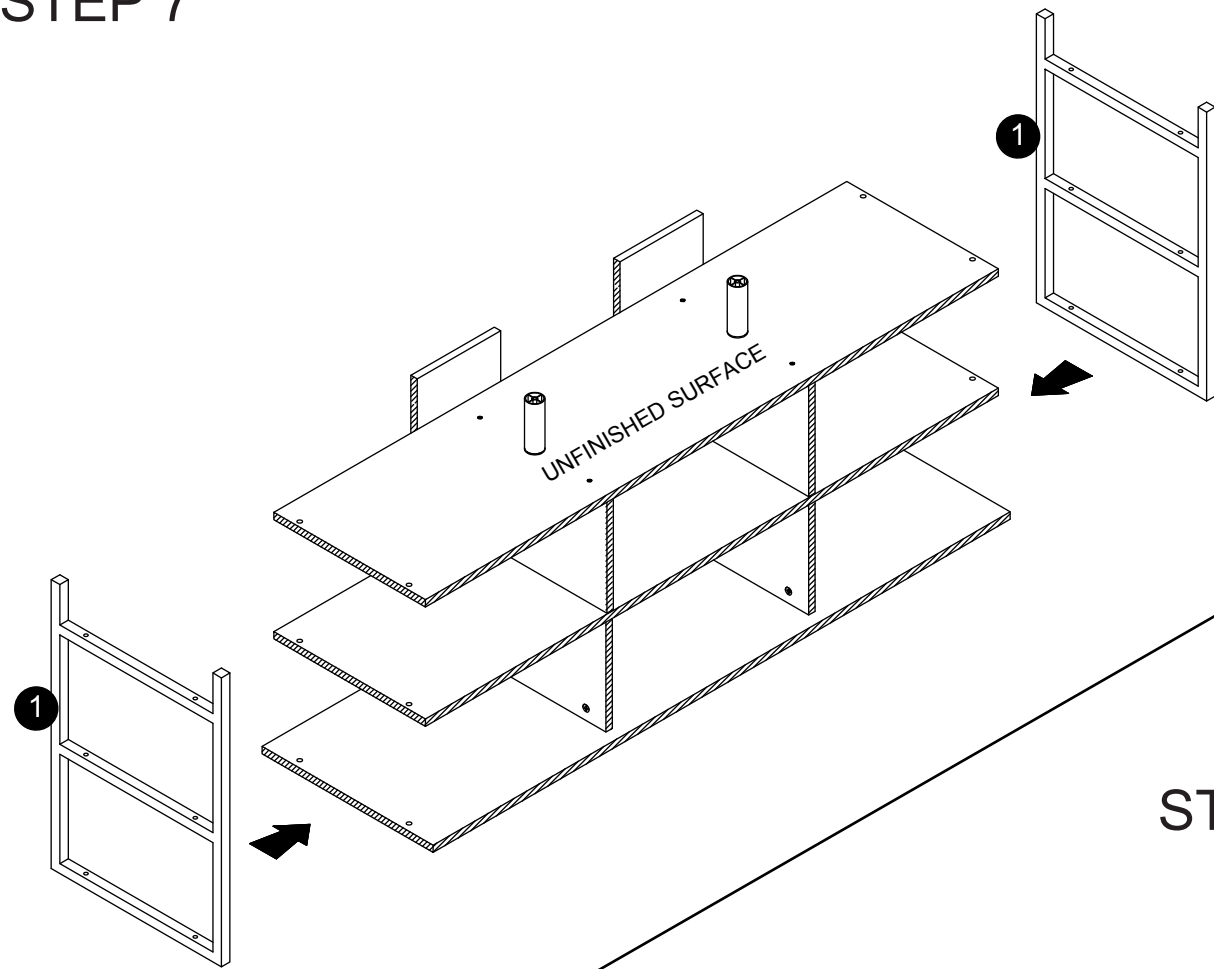

STEP 7

STEP 8