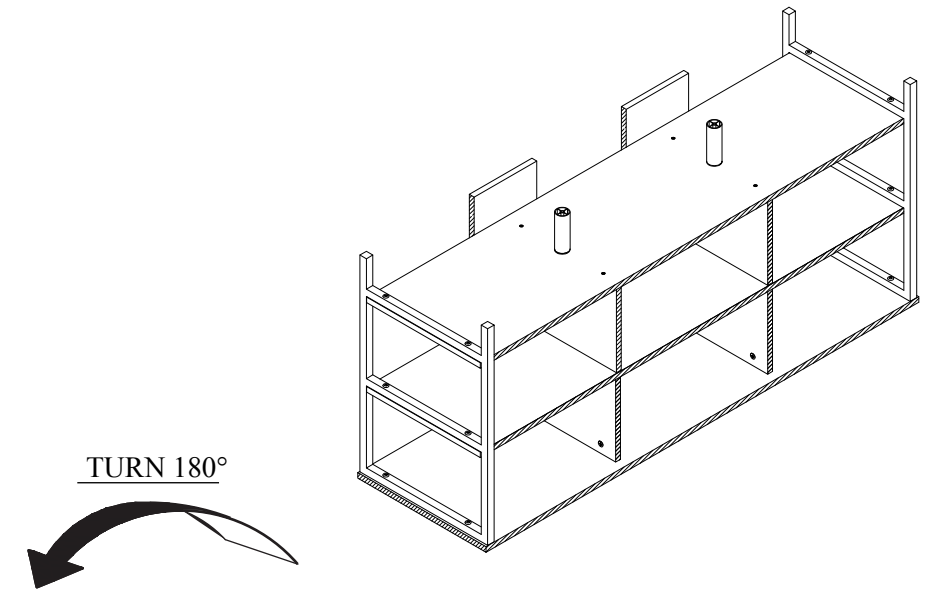

STEP 9

USEFUL HINTS BEFORE YOU START:

1. Read each step carefully before assembling.
2. It is important that each step is performed in correct order to avoid difficulties.
3. Identify, sort and count the parts before assembly.
4. Assemble your furniture on packaging cardboard to prevent scratch or damage.
5. Clean the product with mild cleanser using soft dampened cloth. Do not use harsh or abrasive cleanser.
6. Using incompatible hardware might cause damage to product.