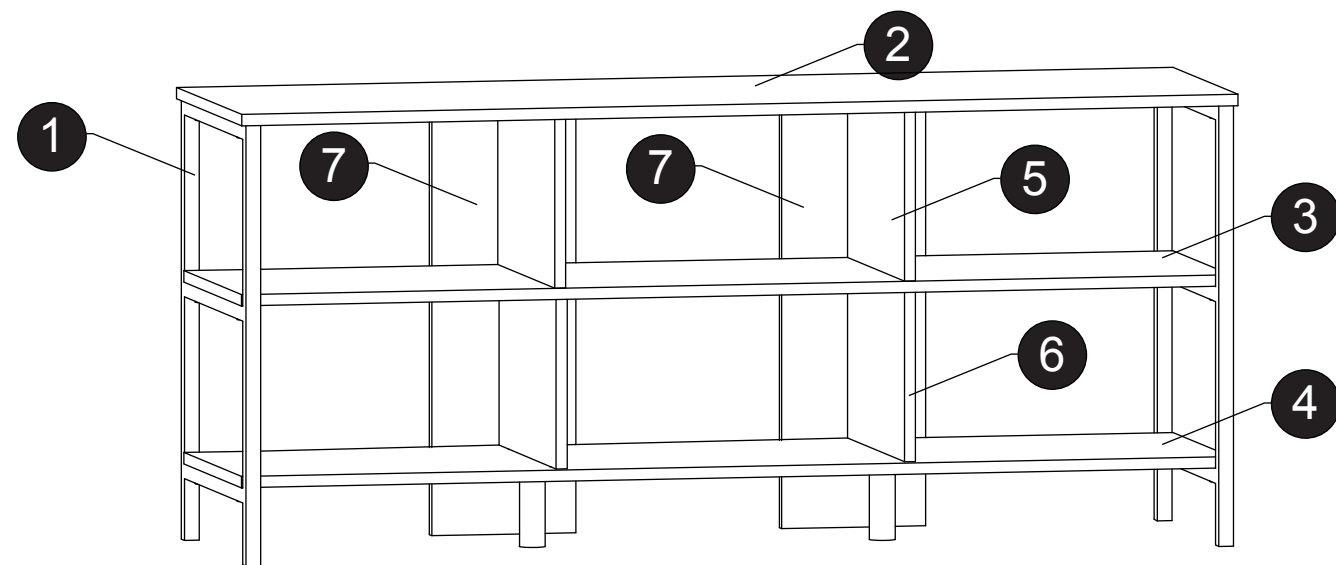

HARDWARE & PARTS LIST

NO	HARDWARE LIST	QTY	NO	PARTS LIST	QTY
A	ALLEN KEY SCREW 	12 PCS	1	METAL FRAME	2 PCS
B	ALLEN KEY 	1 PC	2	TOP PANEL	1 PC
C	MINIFIX BOLT 	8 PCS	3	SHELF PANEL	1 PC
D	MINIFIX CAM 	8 PCS	4	BOTTOM PANEL	1 PC
E	SCREW 	12 PCS	5	UPPER CENTER	2 PCS
F	DOWEL 	4 PCS	6	LOWER CENTER	2 PCS
G	ROUND LONG LEG 	2 PCS	7	BACK PANEL	2 PCS