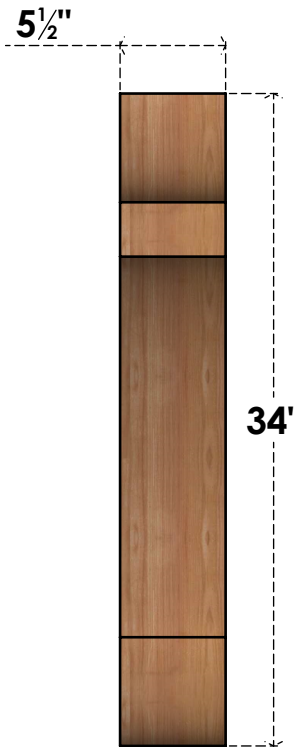

BRC06X30X34OLY00SWR

5 1/2"W X 30"D X 34"H OLYMPIC SMOOTH BRACE, WESTERN RED CEDAR

SIDE

FRONT

EKENA MILLWORK
 2300 WEST MAIN ST.
 CLARKSVILLE, TX 75426
 TOLL FREE: 866-607-0453
 WWW.EKENAMILLWORK.COM

NOTES

1. INSTALLATION TO BE COMPLETED IN ACCORDANCE WITH MANUFACTURER'S SPECIFICATIONS.
2. DRAWING MAY NOT BE TO SCALE
3. THIS DRAWING IS INTENDED FOR DESIGN AND PLANNING PURPOSES ONLY.
4. ALL INFORMATION CONTAINED HEREIN WAS CURRENT AT THE TIME OF DEVELOPMENT BUT MUST BE REVIEWED AND APPROVED BY THE PRODUCT MANUFACTURER TO BE CONSIDERED ACCURATE.
5. PRODUCTS ARE NOT KILN DRIED. THIS ITEM IS UNIQUE AND WILL CONTAIN THE NATURAL VARIATIONS THAT THE WOOD SPECIES OFFERS. THIS MAY RESULT IN VARIATIONS UP TO 1/4"