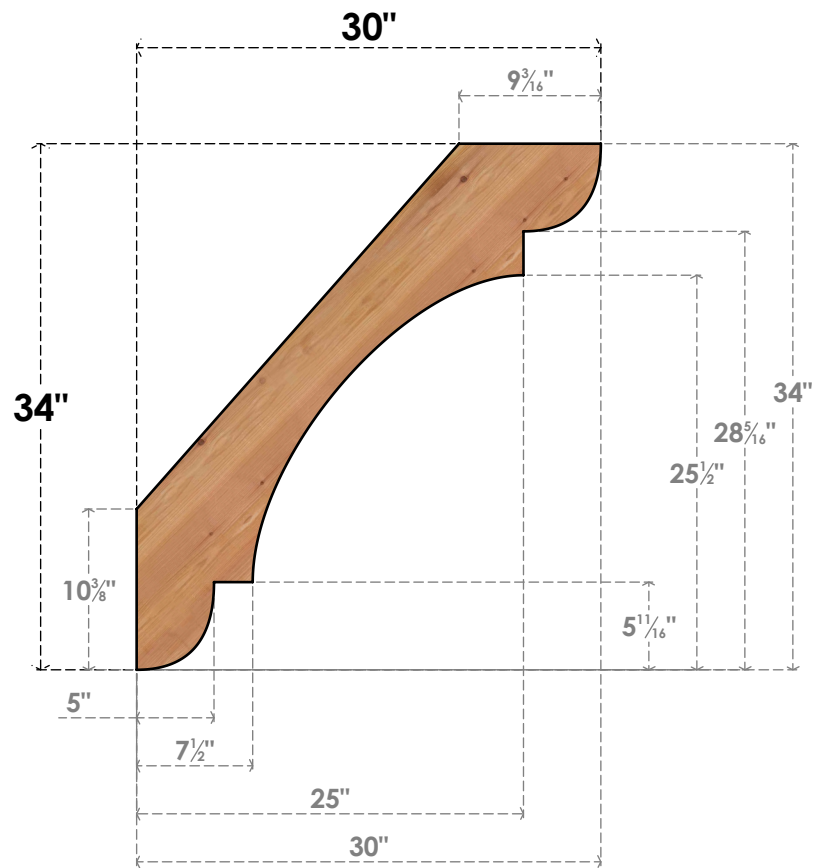

BRC06X30X34OLY00SWR

5 1/2"W X 30"D X 34"H OLYMPIC SMOOTH BRACE, WESTERN RED CEDAR

SIDE

FRONT

EKENA MILLWORK
 2300 WEST MAIN ST.
 CLARKSVILLE, TX 75426
 TOLL FREE: 866-607-0453
 WWW.EKENAMILLWORK.COM

NOTES

1. INSTALLATION TO BE COMPLETED IN ACCORDANCE WITH MANUFACTURER'S SPECIFICATIONS.
2. DRAWING MAY NOT BE TO SCALE
3. THIS DRAWING IS INTENDED FOR DESIGN AND PLANNING PURPOSES ONLY.
4. ALL INFORMATION CONTAINED HEREIN WAS CURRENT AT THE TIME OF DEVELOPMENT BUT MUST BE REVIEWED AND APPROVED BY THE PRODUCT MANUFACTURER TO BE CONSIDERED ACCURATE.
5. PRODUCTS ARE NOT KILN DRIED. THIS ITEM IS UNIQUE AND WILL CONTAIN THE NATURAL VARIATIONS THAT THE WOOD SPECIES OFFERS. THIS MAY RESULT IN VARIATIONS UP TO 1/4"