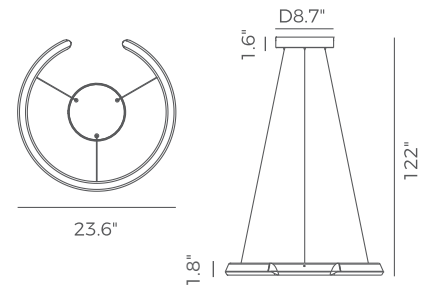

Specifications

DETAILS

Material:
Aluminium

Lamp Shade:
Acrylic

Finishing:
Anodizing

Color Temp.: 3000K

CRI (Ra): ≥90

LED Rated Life: ≈50,000 Hours

Dimming: 100%-10%

Dimmable with ELV or TRIAC Dimmer (Not Included)

Wattage: 58W

Voltage: 100-130V

Size: 23.6" Dia. x 122" OAH

Total Lumens: 4950

Delivered Lumens: 2200