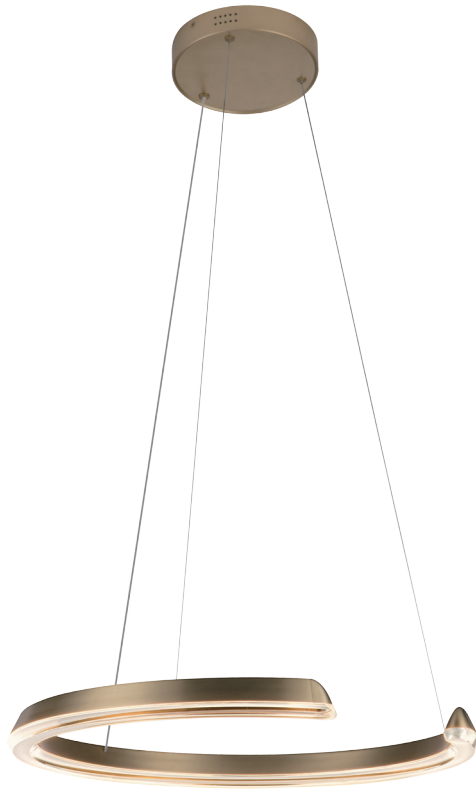

Specifications

DETAILS

Material:
Aluminium

Lamp Shade:
Acrylic

Finishing:
Anodizing

Color Temp.: 3000K

CRI (Ra): ≥90

LED Rated Life: ≈50,000 Hours

Dimming: 100%-10%

Dimmable with ELV or TRIAC Dimmer (Not Included)

Wattage: 58W

Voltage: 100-130V

Size: 23.6" Dia. x 122" OAH

Total Lumens: 4950

Delivered Lumens: 2200