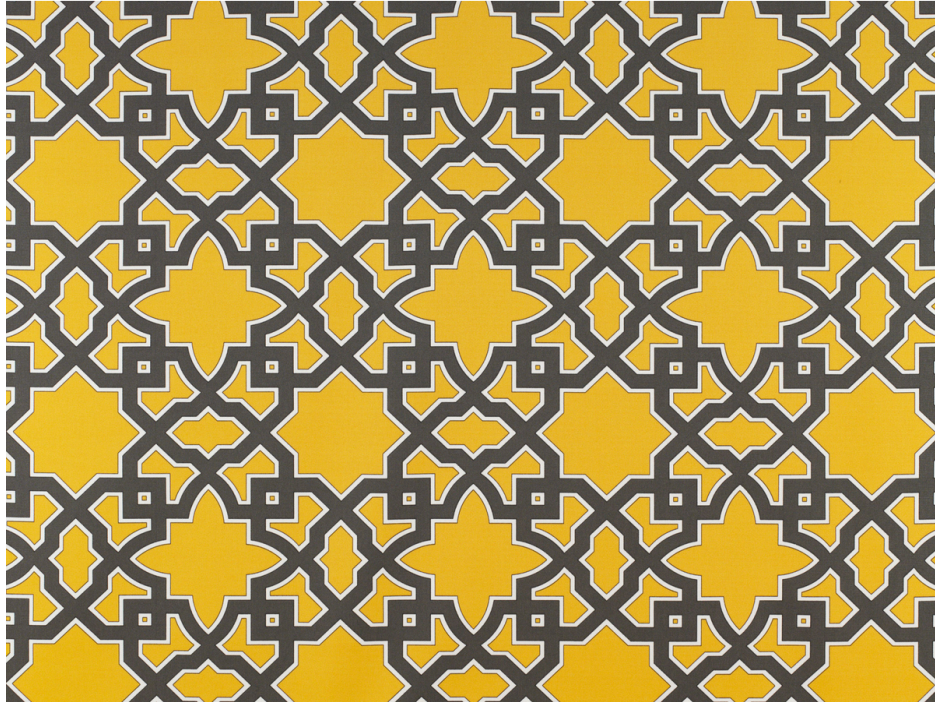

**Meridien Avenue - Gris/Amarillo**  
SKU: GDT5138.001.0

kravet

SKU: **GDT5138.001.0**

Repeat UOM: **in in (0 cm)**

Horizontal Repeat: **13.75 in (34.93 cm)**

Type: **Outdoor, Print**

Railroaded: **No**

Composition: **Acrylic - 100%**

Width: **55 in (139.7 cm)**

Vertical Repeat: **12.75 in (32.39 cm)**

Brand: **Gaston Y Daniela**

Finish: **Teflon Finish**

End Use: **Multipurpose**

Performance ACT Symbols: 