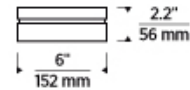

## SPECIFICATIONS

HARDWARE MATERIAL	Metal
SHADE MATERIAL	Glass
NET WEIGHT	3 lbs
HEIGHT	2.2in
WIDTH	6in
LENGTH	3in
UP LIGHT / DOWN LIGHT / BOTH?	
WET LISTED	Yes
DAMP LISTED	
DRY LISTED	
WALL / CEILING MOUNT	
GENERAL LISTING	ETL Listed
INCLUDES	