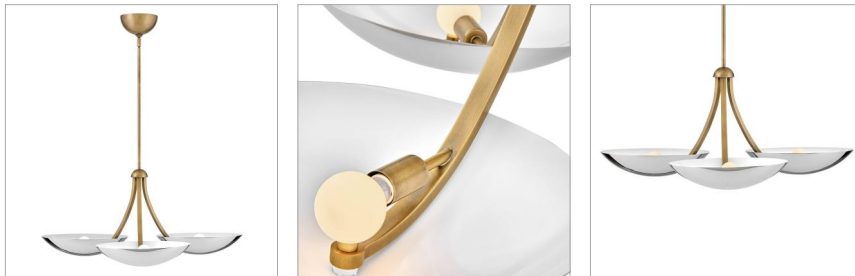

### LARGE CHANDELIER

A chic, sculptural complement for modern interiors, Glenn's unadorned yet stately silhouette features large bowl shades accentuated by sleek, over-scaled curves. Dramatic directional lighting is embellished by a Heritage Brass frame with shades intensified by Chrome or Gold Leaf finishes.

DETAILS	
FINISH:	Heritage Brass
MATERIAL:	Steel
SLOPE DEGREE:	90
DIMMABLE:	YES - WITH DIMMABLE LAMP (NOT INCLUDED)

DIMENSIONS	
WIDTH:	36"
HEIGHT:	14.8"
WEIGHT:	9.2lb

LIGHT SOURCE	
LIGHT SOURCE:	Socketed
WATTAGE:	3-5w Cand. LED, 60w Equiv.
VOLTAGE:	120v

#### PRODUCT DETAILS:

- Suitable for use in dry (indoor) locations as defined by NEC and CEC. Meets United States UL Underwriters Laboratories & CSA Canadian Standards Association Product Safety Standards.
- This fixture includes multiple down stems in various lengths to customize the installation height of the fixture, including one 6" stem and two 12" stems
- This item may be hung on a sloped ceiling
- Bold silhouette with dramatic details creates a modern statement