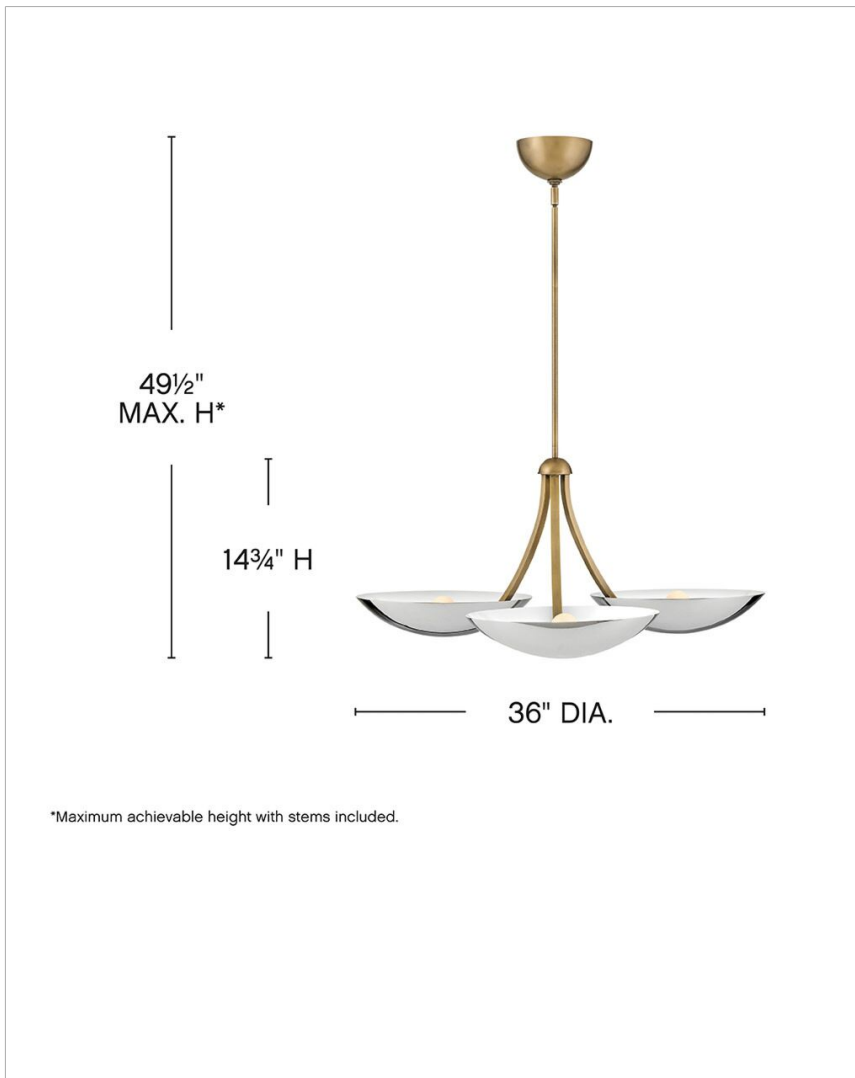

### LARGE CHANDELIER

A chic, sculptural complement for modern interiors, Glenn's unadorned yet stately silhouette features large bowl shades accentuated by sleek, over-scaled curves. Dramatic directional lighting is embellished by a Heritage Brass frame with shades intensified by Chrome or Gold Leaf finishes.

DETAILS	
FINISH:	Heritage Brass
MATERIAL:	Steel
SLOPE DEGREE:	90
DIMMABLE:	YES - WITH DIMMABLE LAMP (NOT INCLUDED)

DIMENSIONS	
WIDTH:	36"
HEIGHT:	14.8"
WEIGHT:	9.2lb

LIGHT SOURCE	
LIGHT SOURCE:	Socketed
WATTAGE:	3-5w Cand. LED, 60w Equiv.
VOLTAGE:	120v

MOUNTING	
CANOPY:	6" Dia.
LEAD WIRE:	1 X 120"
MAX HEIGHT:	49.5

SHIPPING	
CARTON LENGTH:	17.5
CARTON WIDTH:	17.5
CARTON HEIGHT:	14.5
CARTON WEIGHT:	12.1

\*Maximum achievable height with stems included.

#### PRODUCT DETAILS:

- Suitable for use in dry (indoor) locations as defined by NEC and CEC. Meets United States UL Underwriters Laboratories & CSA Canadian Standards Association Product Safety Standards.
- This fixture includes multiple down stems in various lengths to customize the installation height of the fixture, including one 6" stem and two 12" stems
- This item may be hung on a sloped ceiling
- Bold silhouette with dramatic details creates a modern statement