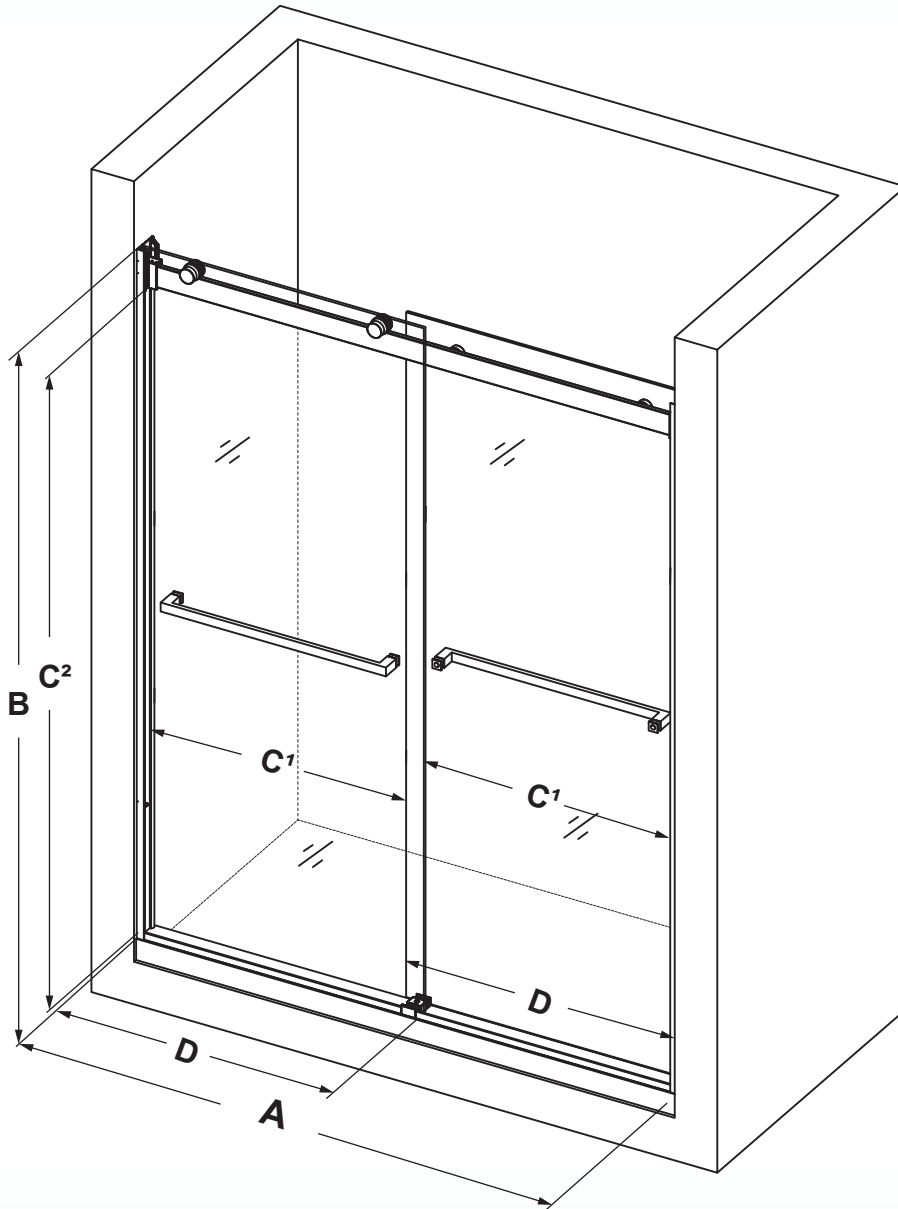

WOODBIDGE[®]

Heavy Glass Frameless Sliding Shower Door

A Model Width

56" ~60"

B Product Height

76"

C1 Access Width

24-1/8" ~28-1/8"

C2 Access Height

71-1/2"

D Door Width

30-7/8"

Glass Thickness: **5/16"(8mm)**

Minimum Threshold Required: **3"**

IMPORTANT INFORMATION

- Specifications & Configurations are subject to change without notice
- Please note that installer(s) must be certify or warranty will be voided.
- Pls measure shower door on-site before installation
- Measurements herein supersede all others published prior to publication date shown below