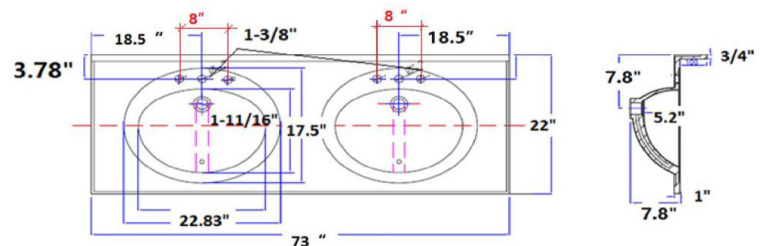

73" Cultured Marble Double Vanity Top
Solid White

SPECIFICATIONS

MATERIAL:	Cultured Marble
TOOLS NEEDED FOR INSTALLATION:	100% Silicone
ASSEMBLED DIMENSIONS:	11.74 in H x 73 in W x 22 in D
ASSEMBLED WEIGHT:	98.5 lbs
NUMBER OF MOUNTING HOLES:	3
BOWL MATERIAL:	Cultured Marble
BACK SPLASH INCLUDED:	Yes
NUMBER OF BOWLS:	2
BOWL DIMENSIONS:	5.63 in H x 12.4 in W x 18.7 in D
BOWL SHAPE:	Oval
SINK THICKNESS:	0.98in
MOUNTING TYPE:	Integrated
OVERFLOW HOLE:	Yes
VANITY TOP COLOR:	Solid White
FAUCET TYPE:	Widespread