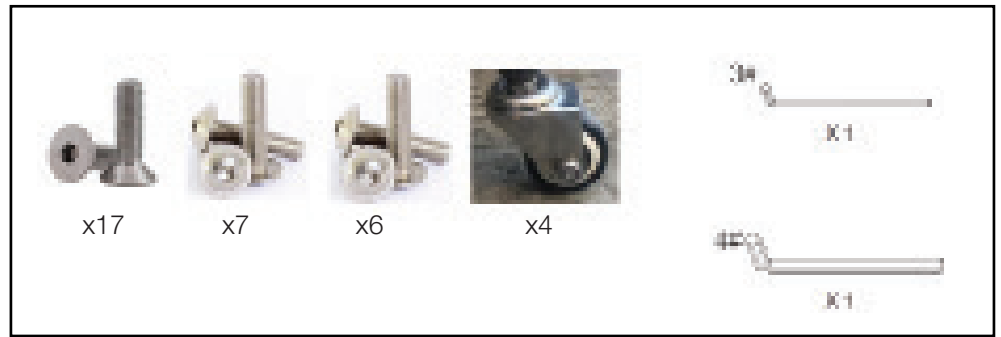

View Product

(1) included

Height: 70"
Width: 25"
Depth: 25"
Unit Weight: 70 lbs

Sunset Towel Valet Single Unit

Product Specifications

Product Description	Reference Number	Color	UPC Code	Pack Weight Each (lbs.)	Master Pack	Master Pack Volume (cu. ft)
Sunset Towel Valet Single Unit	UT170599	Cognac/Fusion Bz	942506	141.00	1	19.45
	UT170288	Solid Gray/Vol Blk	942513	141.00	1	19.45
	UT170289	Solid Gray/Plat Gray	942537	141.00	1	19.45
	UT035288	Madras Blue/Vol Blk	942520	141.00	1	19.45
	UT035096	Madras Blue/Glacier Wh	942544	141.00	1	19.45

The Sunset Towel Valet is a beautiful solution to keep your pool, spa and gym areas clean and tidy. Crafted of aluminum with textilene inserts, it is easy to assemble and built to last.

The Towel Valet is available in single, double and triple unit configurations.

Sunset Towel Valet Single Unit

Spare Parts

Door Handle USSP0359-USSP0362

Hardware Kit USSP0308

*This product requires one hardware kit

Laundry Cart w/ bag USSP0346

Laundry Bag Only USSP0309

Towel Valet Cover USSP0343

Reference	Description
USSP0308	HARDWARE KIT (ONE UNIT)
USSP0309	TOWEL VALET LAUNDRY BAG ONLY
USSP0343	TOWEL VALET COVER SINGLE UNIT
USSP0346	TOWEL VALET LAUNDRY CART W/BAG
USSP0359	TOWEL VALET DOOR HANDLE GW
USSP0360	TOWEL VALET DOOR HANDLE VB
USSP0361	TOWEL VALET DOOR HANDLE PG
USSP0362	TOWEL VALET DOOR HANDLE FB