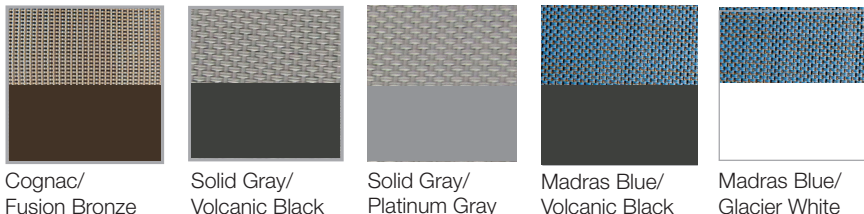

View Product

(1) included

Height: 70"
Width: 25"
Depth: 25"
Unit Weight: 70 lbs

Sunset Towel Valet Single Unit

Product Specifications

Product Description	Reference Number	Color	UPC Code	Pack Weight Each (lbs.)	Master Pack	Master Pack Volume (cu. ft)
Sunset Towel Valet Single Unit	UT170599	Cognac/Fusion Bz	942506	141.00	1	19.45
	UT170288	Solid Gray/Vol Blk	942513	141.00	1	19.45
	UT170289	Solid Gray/Plat Gray	942537	141.00	1	19.45
	UT035288	Madras Blue/Vol Blk	942520	141.00	1	19.45
	UT035096	Madras Blue/Glacier Wh	942544	141.00	1	19.45

The Sunset Towel Valet is a beautiful solution to keep your pool, spa and gym areas clean and tidy. Crafted of aluminum with textilene inserts, it is easy to assemble and built to last.

The Towel Valet is available in single, double and triple unit configurations.