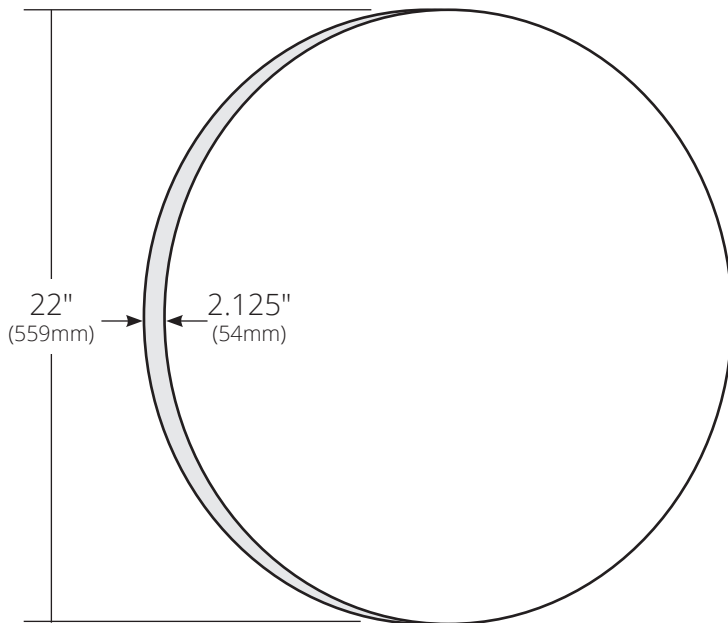

SPECIFICATIONS

SOLACE 22" MIRROR & SHELF

Solace Collection

FRONT VIEW MIRROR

SIDE VIEW SHELF (optional)

FRONT VIEW SHELF (optional)

MRO221 Sunrise Oak
MRO228 Midnight Oak

Solace Shelf (Optional)
MSO221 Sunrise Oak
MSO228 Midnight Oak

PRODUCT DETAILS

Solace Mirror

- 22" DIA (559mm)
- Oak veneer
- Low VOC water-resistant finish

Solace Shelf

- 25"w x 6.5"d x 1.1"h (635mm x 165mm x 28mm)
- FSC certified solid oak
- Low VOC water-resistant finish

Due to the handcrafted nature of this product, it will vary in finish, texture, and other details. Dimensions may vary up to 1/4" (6mm).