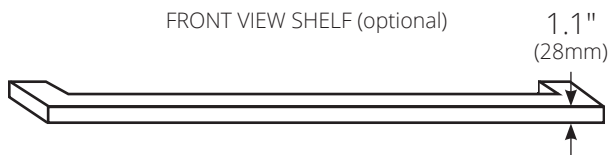

SPECIFICATIONS

SOLACE 22" MIRROR & SHELF

Solace Collection

FRONT VIEW MIRROR

SIDE VIEW SHELF (optional)

FRONT VIEW SHELF (optional)

MRO221 Sunrise Oak
MRO228 Midnight Oak

Solace Shelf (Optional)
MSO221 Sunrise Oak
MSO228 Midnight Oak

PRODUCT DETAILS

Solace Mirror

- 22" DIA (559mm)
- Oak veneer
- Low VOC water-resistant finish

Solace Shelf

- 25"w x 6.5"d x 1.1"h (635mm x 165mm x 28mm)
- FSC certified solid oak
- Low VOC water-resistant finish

Due to the handcrafted nature of this product, it will vary in finish, texture, and other details. Dimensions may vary up to 1/4" (6mm).