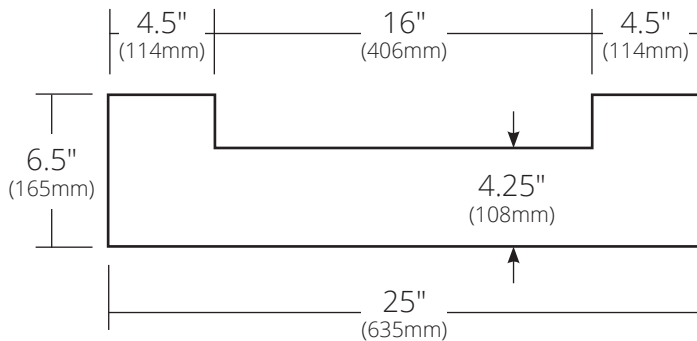

SPECIFICATIONS

SOLACE 22" MIRROR & SHELF

Solace Collection

FRONT VIEW MIRROR

SIDE VIEW SHELF (optional)

FRONT VIEW SHELF (optional)

MRO221 Sunrise Oak
MRO228 Midnight Oak

Solace Shelf (Optional)
MSO221 Sunrise Oak
MSO228 Midnight Oak

PRODUCT DETAILS

Solace Mirror

- 22" DIA (559mm)
- Oak veneer
- Low VOC water-resistant finish

Solace Shelf

- 25"w x 6.5"d x 1.1"h (635mm x 165mm x 28mm)
- FSC certified solid oak
- Low VOC water-resistant finish

Due to the handcrafted nature of this product, it will vary in finish, texture, and other details. Dimensions may vary up to 1/4" (6mm).