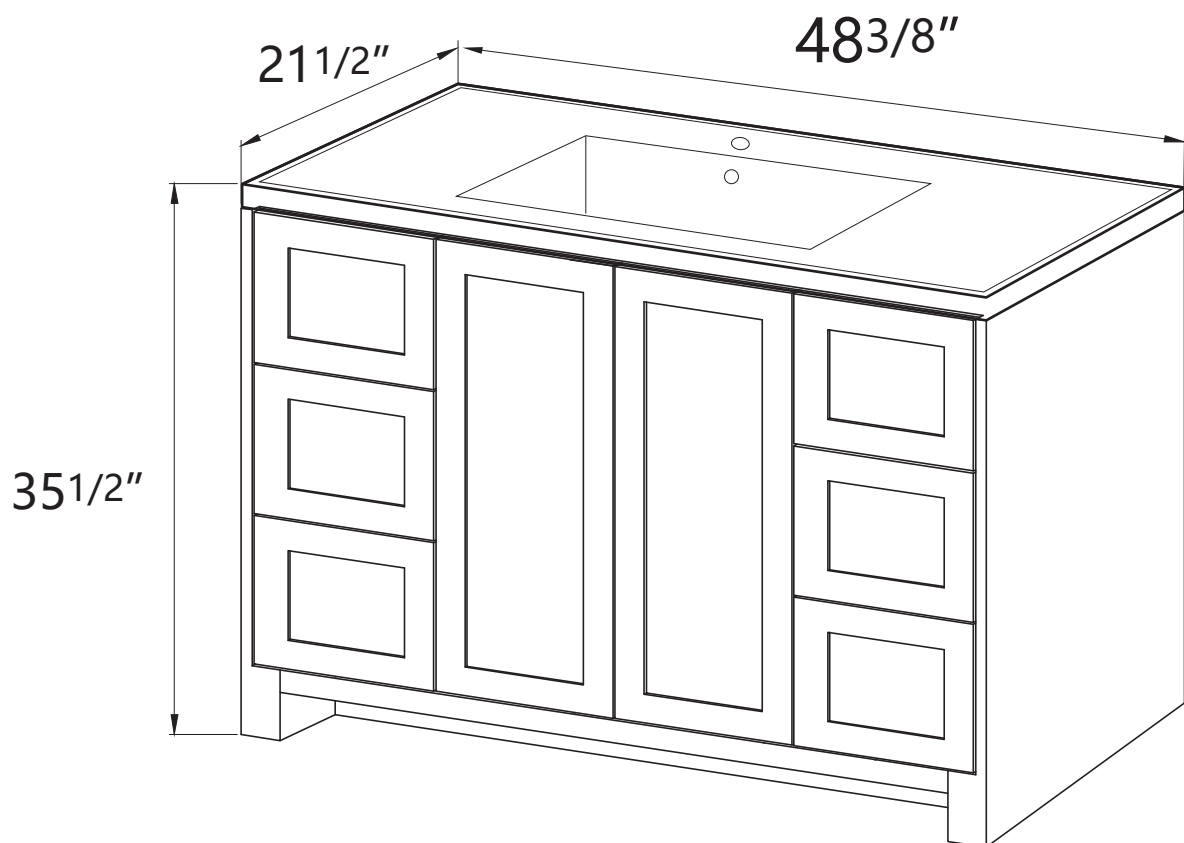

DIMENSION DETAILS

BATHROOM VANITY

48"

PRODUCT
INSTRUCTION
VIDEO

COUNTERTOP SIZE

VANITY SIZE