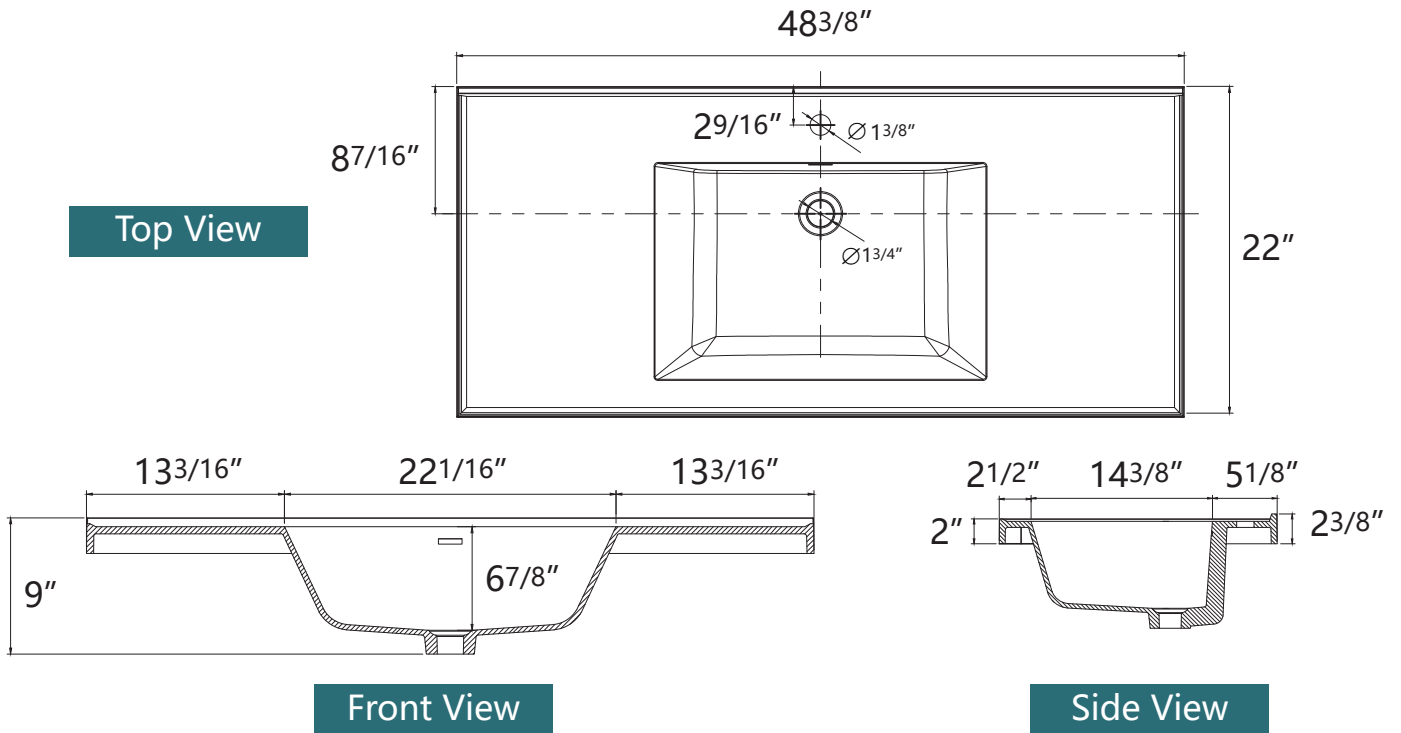

DIMENSION DETAILS

BATHROOM VANITY

48"

PRODUCT
INSTRUCTION
VIDEO

COUNTERTOP SIZE

VANITY SIZE